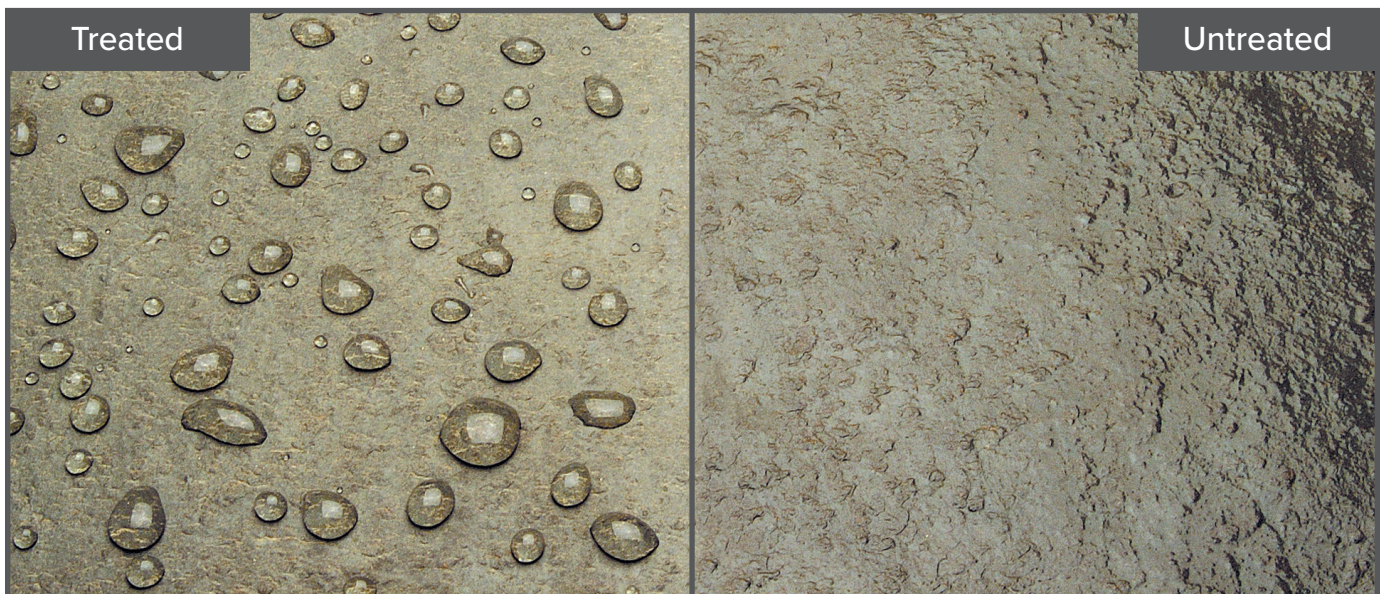

STG Penetrating Sealer

Provide your floors with the ultimate stain protection without changing the aesthetics by using Betco's STG Penetrating Sealer.