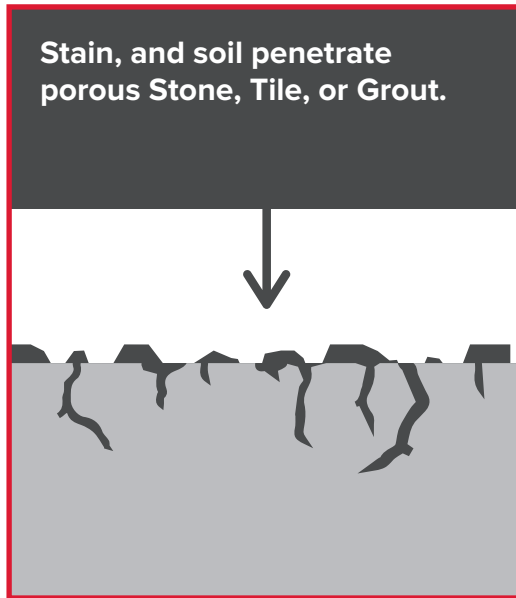

Available In:

- 168512 12 x 32 oz. Bottles
- 168504 4 x 1 Gal. Bottles
- 168547 4 x 2 L FastDraw® Bottles

STG Penetrating Sealer

Stone, Tile, and Grout Penetrating Sealer

- Superior protection from stain and soil embedment.
- Top-class stain resistance and durable for up to 1 year in high traffic applications.
- The original beauty of your floor will shine through, as it does not change the floor's appearance.

Available In:

- 168504 4 x 1 Gal. Bottles

Keep Floors Looking Brand New

While grouted tile and stone floors are a long-lasting, durable flooring choice, they are porous and are subject to soil embedment when not properly maintained. STG Cleaner's advanced formula utilizes Easy Clean Technology adding a micro-barrier that repels stains and soils. Preserve your floors' pristine condition!