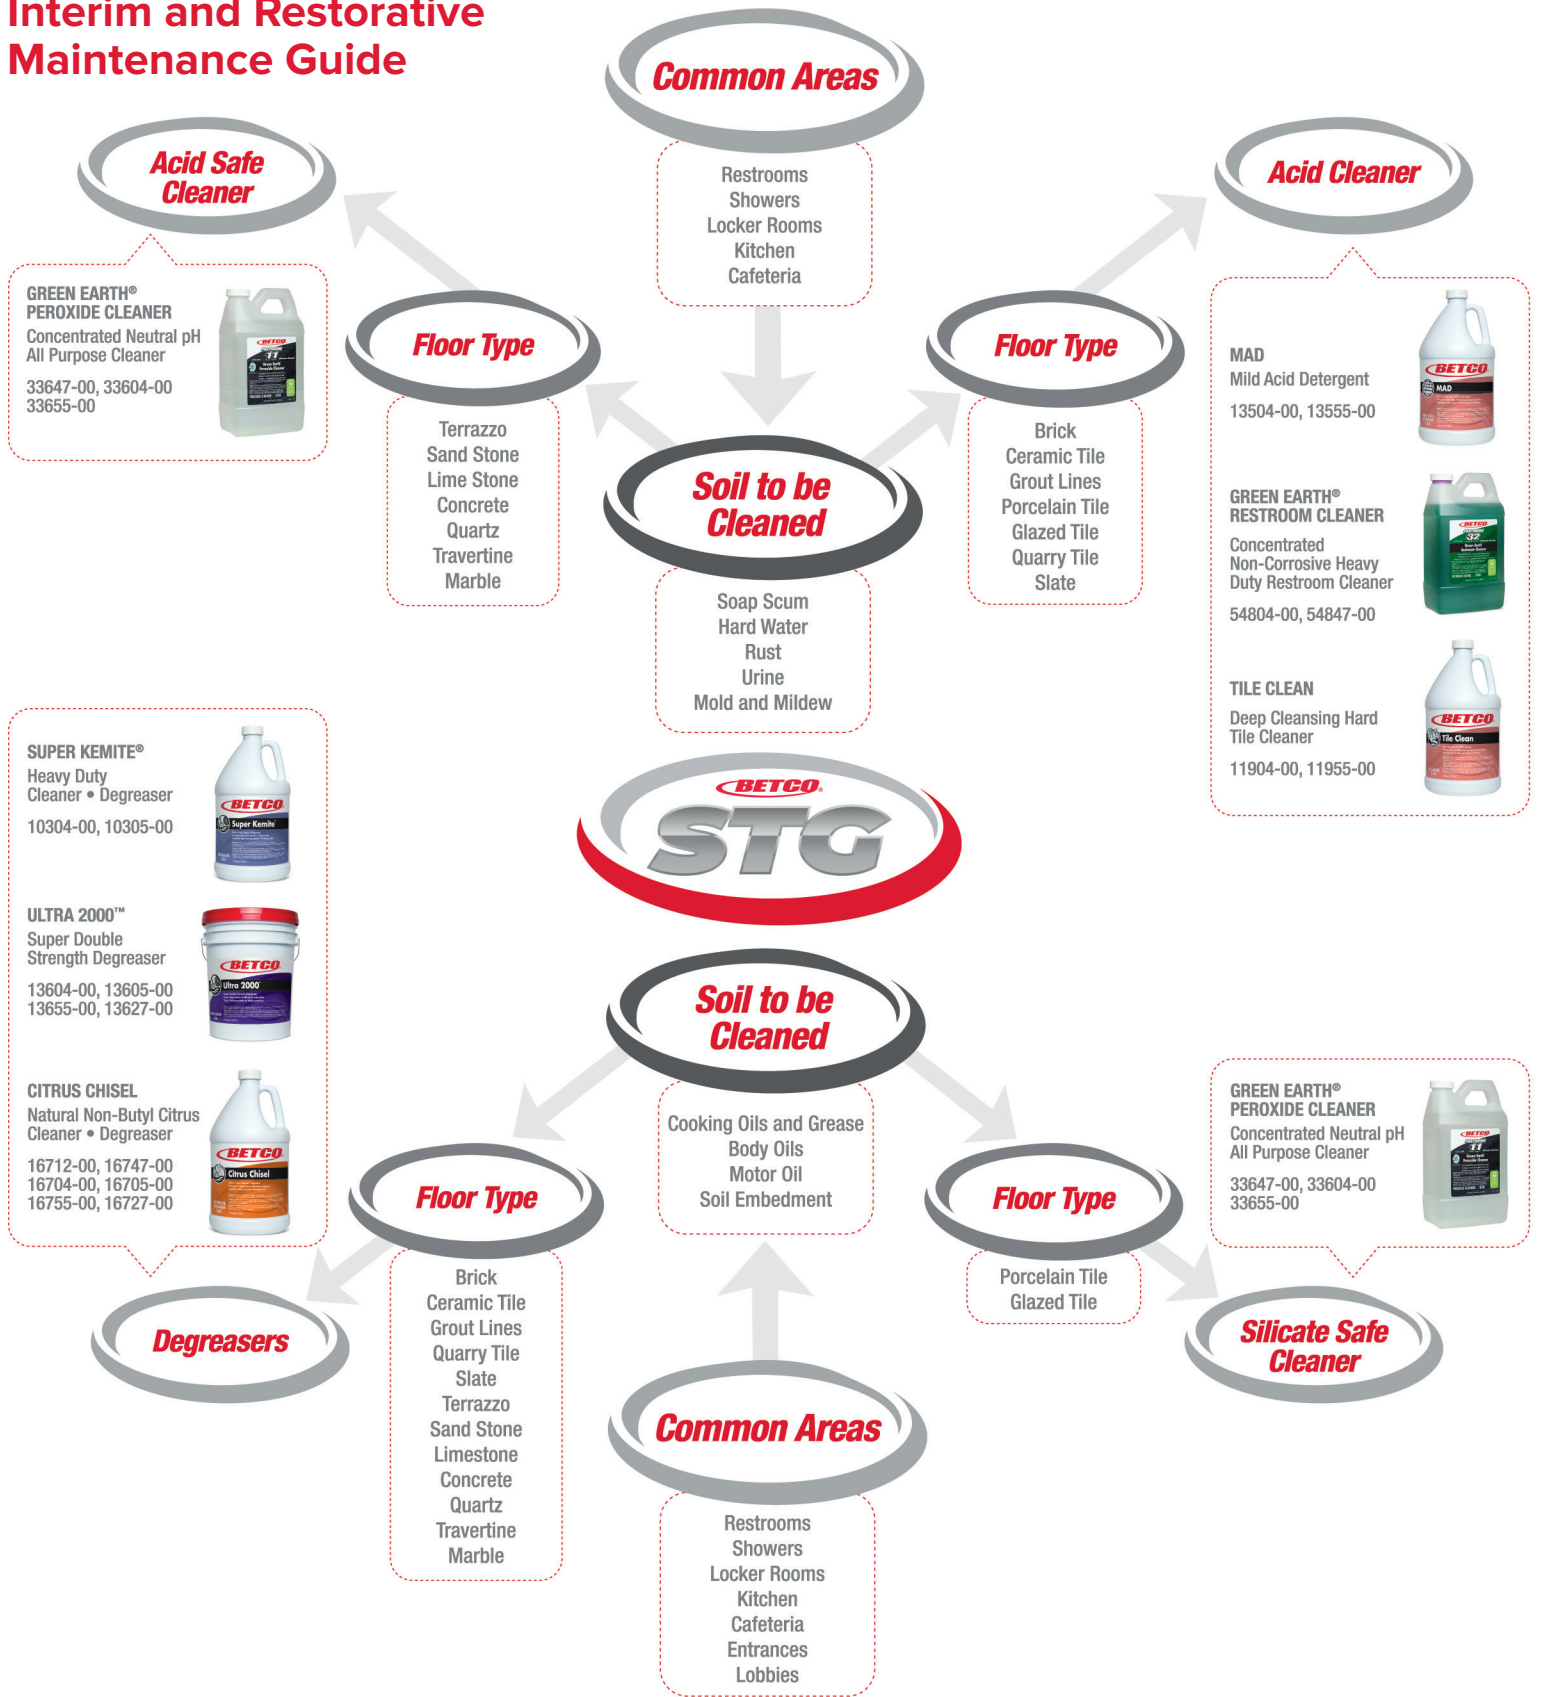

Interim and Restorative Maintenance Guide

888-GO BETCO | betco.com

©2021 Betco Corporation
All Rights Reserved.
400 Van Camp Road
Bowling Green, Ohio 43402
Item #92595-92

05/2021