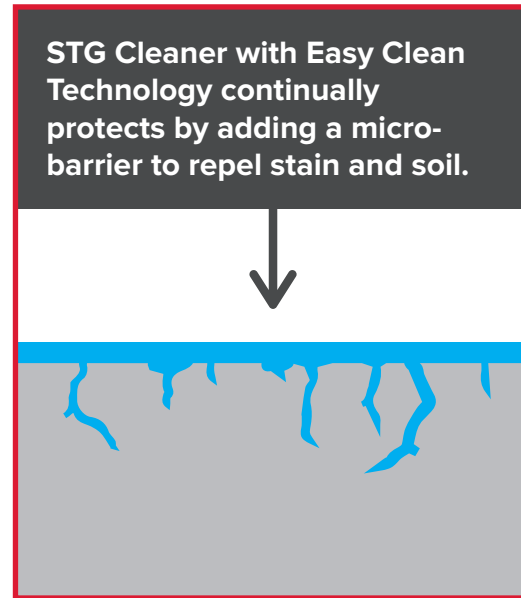

- To turn back the clock on even heavily soiled and stained substrates.
- Ideal for use on kitchen quarry tile, porcelain bathrooms, lobby slate, etc.
- Keeps floors looking brand new!
- Extends flooring life cycle.

Available In:

- 168512 12 x 32 oz. Bottles
- 168504 4 x 1 Gal. Bottles
- 168547 4 x 2 L FastDraw® Bottles

STG Penetrating Sealer

Stone, Tile, and Grout Penetrating Sealer

- Superior protection from stain and soil embedment.
- Top-class stain resistance and durable for up to 1 year in high traffic applications.
- The original beauty of your floor will shine through, as it does not change the floor's appearance.

Available In:

- 168504 4 x 1 Gal. Bottles

Keep Floors Looking Brand New

While grouted tile and stone floors are a long-lasting, durable flooring choice, they are porous and are subject to soil embedment when not properly maintained. STG Cleaner's advanced formula utilizes Easy Clean Technology adding a micro-barrier that repels stains and soils. Preserve your floors' pristine condition!