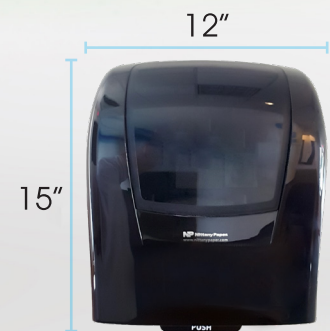

Introducing our new NP-225 roll towel dispenser!

Upgrade your washroom system with its reliable mechanical hands-free operation / push bar dispensing. The NP-225's sleek design and modern styling will improve the look of any washroom!

The NP-225 dispenser's efficient self-threading auto-transfer system and the transparent window will also help reduce run-outs and wasted product saving you on maintenance costs.