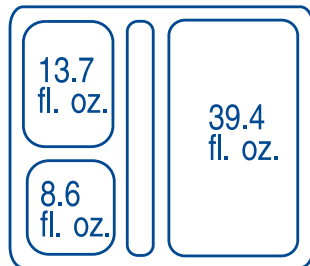

**For Hot
& Cold
Entrées**

FC-431 / FC-442 / L-400

3 & 4 COMPARTMENT FOOD CONTAINERS & LID

Reusable, stackable. Extremely strong and durable. Deep compartments prevent spills. Textured bottoms prevent scratching. Dishwasher and microwave safe.

FC-431

FC-442

	dimensions	case qty
FC-431 TRAY	10 1/2" L x 9" W x 2 1/2" D	24 (XtremFlex-20)
FC-442 TRAY	10 1/2" L x 9" W x 2 1/2" D	24
L-400 LID	10 3/4" L x 9 1/4" W x 3/8" D	24

U.S. Patents
#DES.D376,953
#DES.D378,726