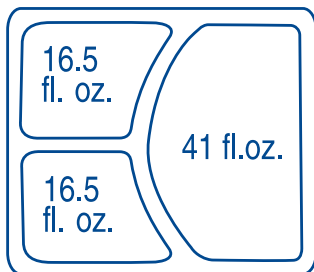

**For Hot
& Cold
Entrées**

FC-431 / FC-442 / L-400

3 & 4 COMPARTMENT FOOD CONTAINERS & LID

Reusable, stackable. Extremely strong and durable. Deep compartments prevent spills. Textured bottoms prevent scratching. Dishwasher and microwave safe.

FC-431

FC-442

	dimensions	case qty
FC-431 TRAY	10 1/2" L x 9" W x 2 1/2" D	24 (XtremFlex-20)
FC-442 TRAY	10 1/2" L x 9" W x 2 1/2" D	24
L-400 LID	10 3/4" L x 9 1/4" W x 3/8" D	24

U.S. Patents
#DES.D376,953
#DES.D378,726