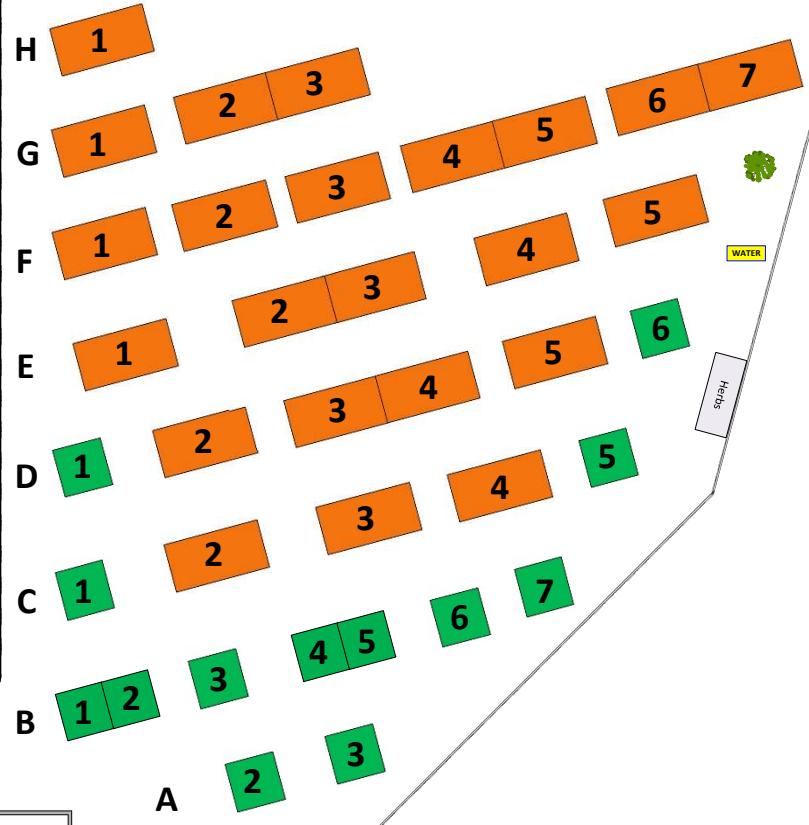

**Blackburn Community Garden
2024 Plan**

Hostas

Pollinator

WATER

WATER

Hostas

SHED

SHED

Hostas

Hostas

1 2

3 4

5

6

7

M

L

K

J

1

2

3

4

5

4

5

E

1

2

3

4

5