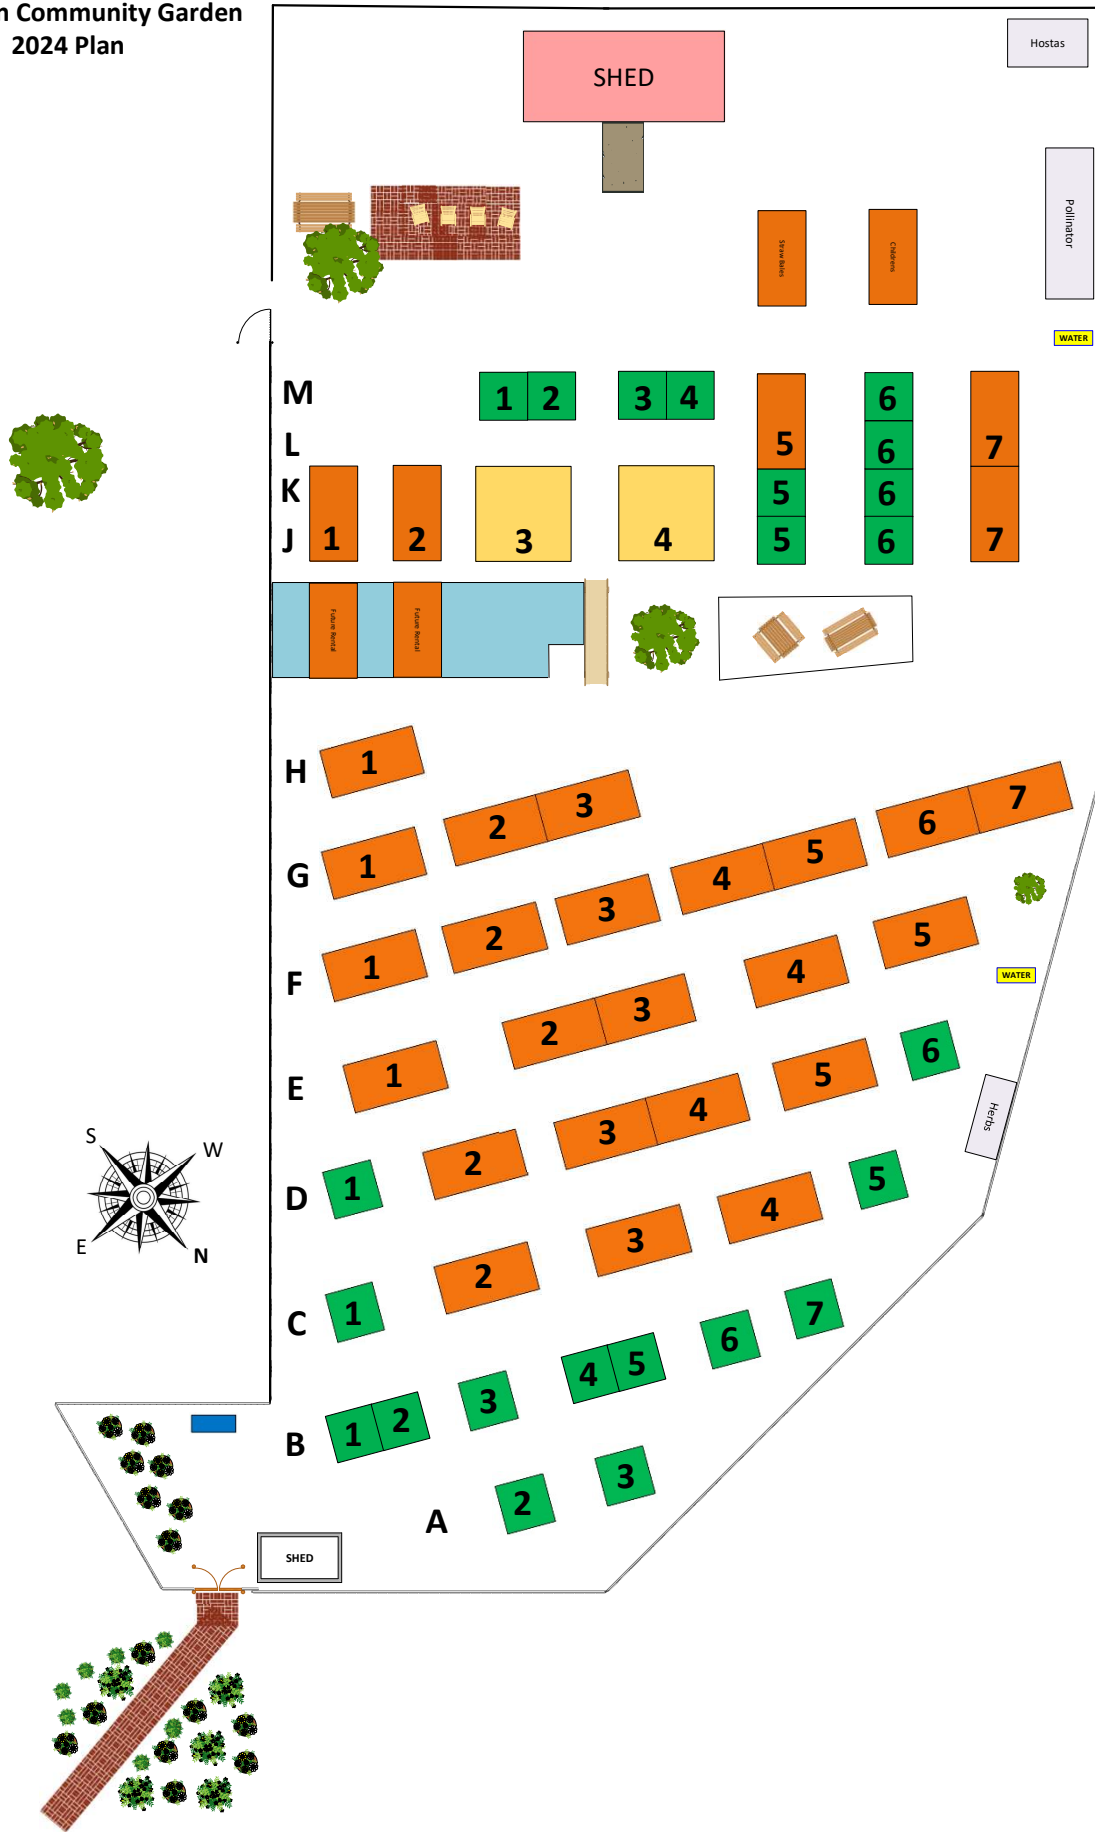

**Blackburn Community Garden
2024 Plan**

Hostas

Pollinator

WATER

WATER

Hostas

SHED

SHED

Hostas

Hostas

1 2

3 4

5

6

7

M

L

K

J

1

2

3

4

5

4

5

E

1

2

3

4

5