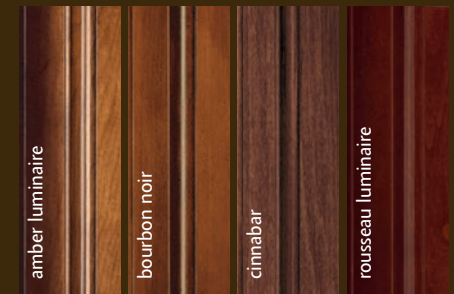

SPECIALTY FINISHES

GLAZES

PAINTED FINISHES

To view our exciting options for painted finishes on Oak, please see pages 16-21.

For an interactive door style and finish selection guide, visit decoracabinets.com/products

finishes

Inspiration is everywhere, especially here

ALDER & RUSTIC ALDER FINISHES

FINISHES

GLAZES

SPECIALTY FINISHES

HICKORY FINISHES

FINISHES