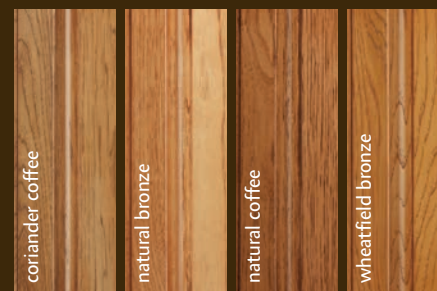

finishes

Inspiration is everywhere, especially here

ALDER & RUSTIC ALDER FINISHES

FINISHES

GLAZES

SPECIALTY FINISHES

HICKORY FINISHES

FINISHES

GLAZES