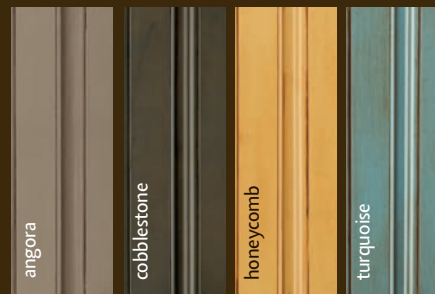

YARDLEY
standard drawer

YARDLEY
slab drawer option

Shown drawer front options are available in full overlay. See pages 8-9 for inset options.

finishes

It's your choice of stain, paint, glaze, specialty finish, custom color—or any combination thereof—that sets the mood, defines the space, and inspires the imagination. Complete the creation process with flair and confidence by choosing from a broad selection of quality Decorá finishes and wood types, all backed by a limited lifetime warranty.

MAPLE FINISHES

FINISHES

GLAZES

SPECIALTY FINISHES

SEMI-TRANSLUCENT

PAINTED FINISHES

To view our exciting options for painted finishes, please see pages 16-21.

* Not available on Marquis.