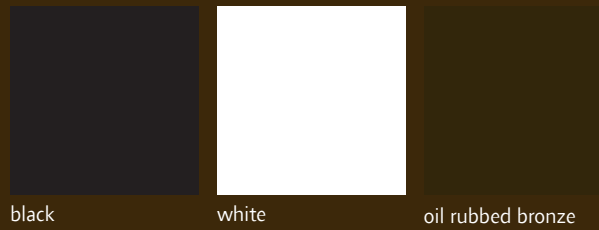

aluminum frame door options

PROFILE OPTIONS

PROFILE FINISHES

ANODIZED ALUMINUM

POWDER COAT

BACKPAINTED GLASS INSERT OPTIONS

Discover an expansive range of contemporary aluminum framed door styles from Element® Designs, designed to delight the most progressive of preferences. Treat your imagination to an array of decorative glass and other innovative inserts guaranteed to satiate your appetite for high-fashion finishing touches.