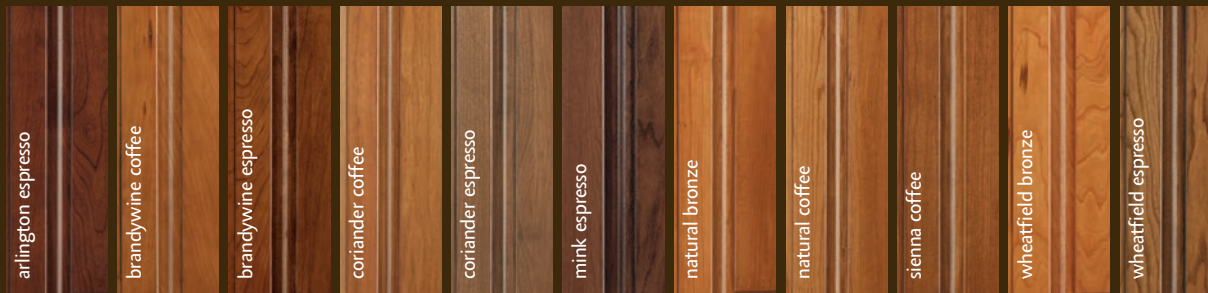

finishes

think of them as thought starters

CHERRY FINISHES

FINISHES

GLAZES*

SPECIALTY FINISHES

OAK & QUARTERSAWN OAK FINISHES

FINISHES

SPECIALTY FINISHES

GLAZES

PAINTED FINISHES

To view our exciting options for painted finishes on Oak, please see pages 16-21.

For an interactive door style and finish selection guide, visit decoracabinets.com/products