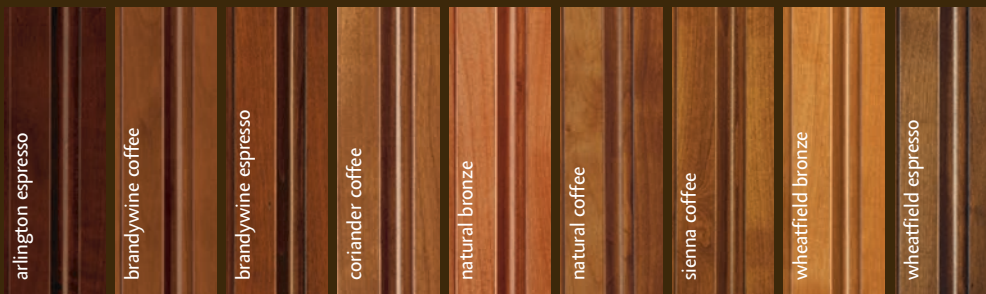

SPECIALTY FINISHES

GLAZES

PAINTED FINISHES

To view our exciting options for painted finishes on Oak, please see pages 16-21.

For an interactive door style and finish selection guide, visit decoracabinets.com/products

finishes

Inspiration is everywhere, especially here

ALDER & RUSTIC ALDER FINISHES

FINISHES

GLAZES

SPECIALTY FINISHES

HICKORY FINISHES

FINISHES