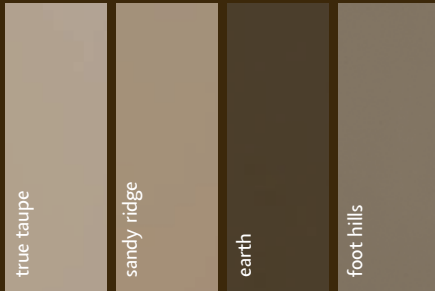

LIGHT SAND-THROUGH

AGGRESSIVE SAND-THROUGH

COLOR *evolution*

Explore the possibility of color—wherever you prefer! As Decorá evolves with trends for today, we make it easy for you to select the perfect hue to match your current state of mind. With three fabulous programs to choose from, Decorá dares you to daydream in color. Find your favorite tint in our Color Collections, complete Sherwin-Williams® Color Program or custom match to your one-of-a-kind item with our Custom Color program. All available on Maple or Oak. Add drama by adding Coffee, Espresso or Twilight glaze to your favorite Maple finish.

SHERWIN-WILLIAMS®
COLORS

COLOR COLLECTIONS

SHERWIN-WILLIAMS®

CUSTOM COLOR

COLOR COLLECTIONS

Color Collections finishes available in Maple and Oak.

DOWN TO EARTH

TRANQUIL DEPTHS

UNDER THE SUN

SPRING FEVER

SHADES OF PALE

QUIET SOPHISTICATION

GLAZING OPTIONS

Coffee, Espresso and Twilight Glazes are available on all Color Collection finishes on Maple only. (The example to the left shows the available glazes on chantille.)

* Not available on Marquis.

Beautiful. Enjoy the gorgeous palette of 30 hues handpicked from Sherwin-Williams for easy project selection and ease of ordering. Each collection is in-step with today's most popular fashions, and on trend for your colorful state of mind—available in Maple and Oak, and with Coffee, Espresso, or Twilight glaze on Maple Only.