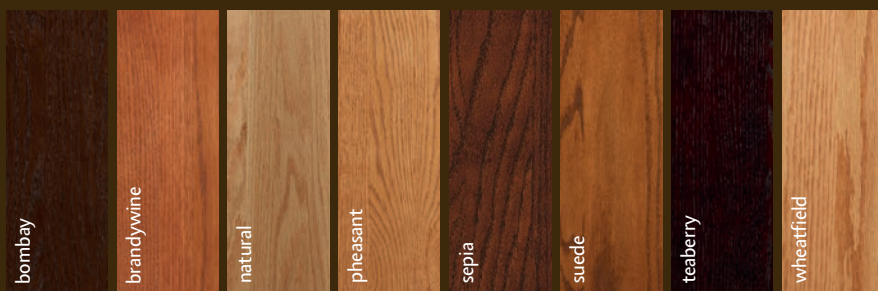

YARDLEY
standard drawer

YARDLEY
slab drawer option

Shown drawer front options are available in full overlay. See pages 8-9 for inset options.

finishes

It's your choice of stain, paint, glaze, specialty finish, custom color—or any combination thereof—that sets the mood, defines the space, and inspires the imagination. Complete the creation process with flair and confidence by choosing from a broad selection of quality Decorá finishes and wood types, all backed by a limited lifetime warranty.

MAPLE FINISHES

FINISHES

GLAZES

SPECIALTY FINISHES

SEMI-TRANSLUCENT

PAINTED FINISHES

To view our exciting options for painted finishes, please see pages 16-21.

* Not available on Marquis.

finishes

think of them as thought starters

CHERRY FINISHES

FINISHES

GLAZES*

SPECIALTY FINISHES

OAK & QUARTERSAWN OAK FINISHES

FINISHES

SPECIALTY FINISHES

GLAZES

PAINTED FINISHES

To view our exciting options for painted finishes on Oak, please see pages 16-21.

For an interactive door style and finish selection guide, visit decoracabinets.com/products