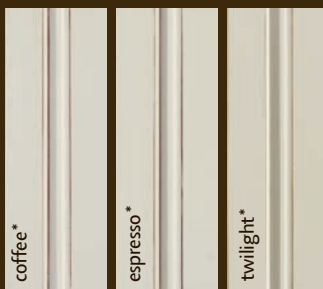

UNDER THE SUN

SPRING FEVER

SHADES OF PALE

QUIET SOPHISTICATION

GLAZING OPTIONS

Coffee, Espresso and Twilight Glazes are available on all Color Collection finishes on Maple only. (The example to the left shows the available glazes on chantille.)

* Not available on Marquis.

Beautiful. Enjoy the gorgeous palette of 30 hues handpicked from Sherwin-Williams for easy project selection and ease of ordering. Each collection is in-step with today's most popular fashions, and on trend for your colorful state of mind—available in Maple and Oak, and with Coffee, Espresso, or Twilight glaze on Maple Only.

Huchenson Beaded Inset Maple Zeus Pier on walls and Confection on wainscot.

COLOR *evolution*

SHERWIN-WILLIAMS COLOR

SHERWIN-WILLIAMS.

Go further. With over 2,000 paint colors available from the Sherwin-Williams color palette you'll be sure to find a color that is beyond ordinary in every way, for any area of your home. Available for both Maple and Oak wood species, add Coffee, Espresso or Twilight glaze on Maple for true artistic interpretation.