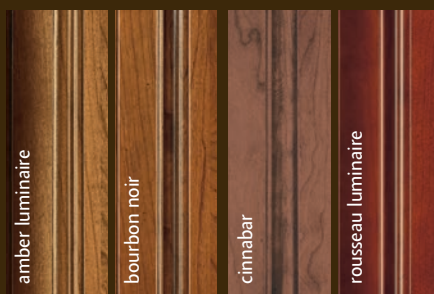

YARDLEY
standard drawer

YARDLEY
slab drawer option

Shown drawer front options are available in full overlay. See pages 8-9 for inset options.

finishes

It's your choice of stain, paint, glaze, specialty finish, custom color—or any combination thereof—that sets the mood, defines the space, and inspires the imagination. Complete the creation process with flair and confidence by choosing from a broad selection of quality Decorá finishes and wood types, all backed by a limited lifetime warranty.

finishes

think of them as thought starters

CHERRY FINISHES

FINISHES

GLAZES*

SPECIALTY FINISHES

OAK & QUARTERSAWN OAK FINISHES

FINISHES

SPECIALTY FINISHES

GLAZES

PAINTED FINISHES

To view our exciting options for painted finishes on Oak, please see pages 16-21.

For an interactive door style and finish selection guide, visit decoracabinets.com/products