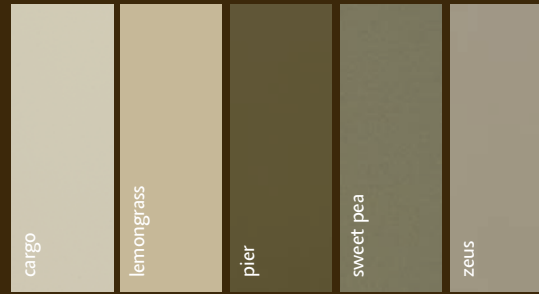

LIGHT SAND-THROUGH

AGGRESSIVE SAND-THROUGH

COLOR *evolution*

Explore the possibility of color—wherever you prefer! As Decorá evolves with trends for today, we make it easy for you to select the perfect hue to match your current state of mind. With three fabulous programs to choose from, Decorá dares you to daydream in color. Find your favorite tint in our Color Collections, complete Sherwin-Williams® Color Program or custom match to your one-of-a-kind item with our Custom Color program. All available on Maple or Oak. Add drama by adding Coffee, Espresso or Twilight glaze to your favorite Maple finish.

SHERWIN-WILLIAMS®
COLORS

COLOR COLLECTIONS

SHERWIN-WILLIAMS®

CUSTOM COLOR

COLOR COLLECTIONS

Color Collections finishes available in Maple and Oak.

DOWN TO EARTH

TRANQUIL DEPTHS

UNDER THE SUN

SPRING FEVER

SHADES OF PALE

QUIET SOPHISTICATION

GLAZING OPTIONS

Coffee, Espresso and Twilight Glazes are available on all Color Collection finishes on Maple only. (The example to the left shows the available glazes on chantille.)

* Not available on Marquis.

Beautiful. Enjoy the gorgeous palette of 30 hues handpicked from Sherwin-Williams for easy project selection and ease of ordering. Each collection is in-step with today's most popular fashions, and on trend for your colorful state of mind—available in Maple and Oak, and with Coffee, Espresso, or Twilight glaze on Maple Only.