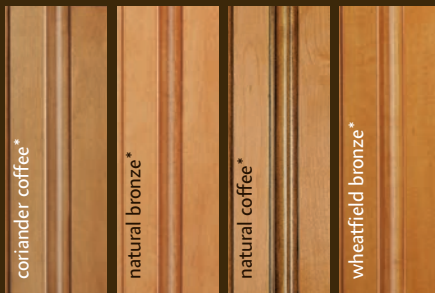

finishes

It's your choice of stain, paint, glaze, specialty finish, custom color—or any combination thereof—that sets the mood, defines the space, and inspires the imagination. Complete the creation process with flair and confidence by choosing from a broad selection of quality Decorá finishes and wood types, all backed by a limited lifetime warranty.

MAPLE FINISHES

FINISHES

GLAZES

SPECIALTY FINISHES

SEMI-TRANSLUCENT

PAINTED FINISHES

To view our exciting options for painted finishes, please see pages 16-21.

* Not available on Marquis.