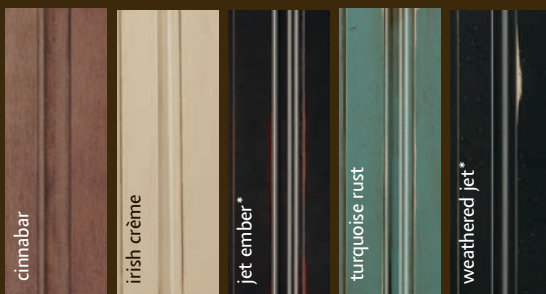

YARDLEY
standard drawer

YARDLEY
slab drawer option

Shown drawer front options are available in full overlay. See pages 8-9 for inset options.

finishes

It's your choice of stain, paint, glaze, specialty finish, custom color—or any combination thereof—that sets the mood, defines the space, and inspires the imagination. Complete the creation process with flair and confidence by choosing from a broad selection of quality Decorá finishes and wood types, all backed by a limited lifetime warranty.

MAPLE FINISHES

FINISHES

GLAZES

SPECIALTY FINISHES

SEMI-TRANSLUCENT

PAINTED FINISHES

To view our exciting options for painted finishes, please see pages 16-21.

* Not available on Marquis.