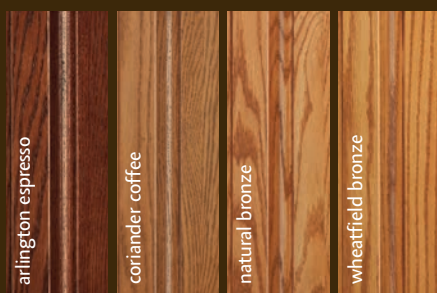

YARDLEY
standard drawer

YARDLEY
slab drawer option

Shown drawer front options are available in full overlay. See pages 8-9 for inset options.

finishes

It's your choice of stain, paint, glaze, specialty finish, custom color—or any combination thereof—that sets the mood, defines the space, and inspires the imagination. Complete the creation process with flair and confidence by choosing from a broad selection of quality Decorá finishes and wood types, all backed by a limited lifetime warranty.

finishes

think of them as thought starters

CHERRY FINISHES

FINISHES

GLAZES*

SPECIALTY FINISHES

OAK & QUARTERSAWN OAK FINISHES

FINISHES

SPECIALTY FINISHES

GLAZES

PAINTED FINISHES

To view our exciting options for painted finishes on Oak, please see pages 16-21.

For an interactive door style and finish selection guide, visit decoracabinets.com/products