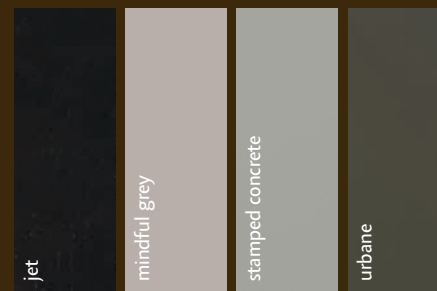

SHERWIN-WILLIAMS®
COLORS

COLOR COLLECTIONS

SHERWIN-WILLIAMS®

CUSTOM COLOR

COLOR COLLECTIONS

Color Collections finishes available in Maple and Oak.

DOWN TO EARTH

TRANQUIL DEPTHS

UNDER THE SUN

SPRING FEVER

SHADES OF PALE

QUIET SOPHISTICATION

GLAZING OPTIONS

Coffee, Espresso and Twilight Glazes are available on all Color Collection finishes on Maple only. (The example to the left shows the available glazes on chantille.)

* Not available on Marquis.

Beautiful. Enjoy the gorgeous palette of 30 hues handpicked from Sherwin-Williams for easy project selection and ease of ordering. Each collection is in-step with today's most popular fashions, and on trend for your colorful state of mind—available in Maple and Oak, and with Coffee, Espresso, or Twilight glaze on Maple Only.

Huchenson Beaded Inset Maple Zeus Pier on walls and Confection on wainscot.

COLOR *evolution*

SHERWIN-WILLIAMS COLOR

SHERWIN-WILLIAMS.

Go further. With over 2,000 paint colors available from the Sherwin-Williams color palette you'll be sure to find a color that is beyond ordinary in every way, for any area of your home. Available for both Maple and Oak wood species, add Coffee, Espresso or Twilight glaze on Maple for true artistic interpretation.