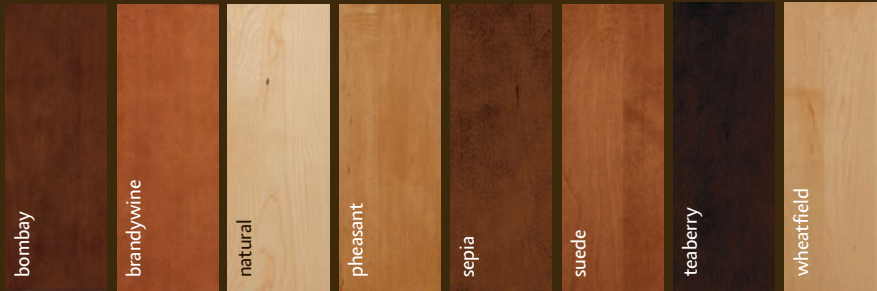

YARDLEY
standard drawer

YARDLEY
slab drawer option

Shown drawer front options are available in full overlay. See pages 8-9 for inset options.

finishes

It's your choice of stain, paint, glaze, specialty finish, custom color—or any combination thereof—that sets the mood, defines the space, and inspires the imagination. Complete the creation process with flair and confidence by choosing from a broad selection of quality Decorá finishes and wood types, all backed by a limited lifetime warranty.

MAPLE FINISHES

FINISHES

GLAZES

SPECIALTY FINISHES

SEMI-TRANSLUCENT

PAINTED FINISHES

To view our exciting options for painted finishes, please see pages 16-21.

* Not available on Marquis.