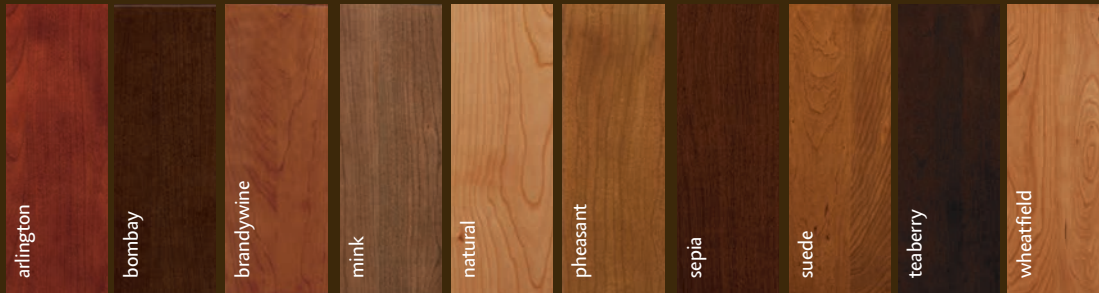

finishes

think of them as thought starters

CHERRY FINISHES

FINISHES