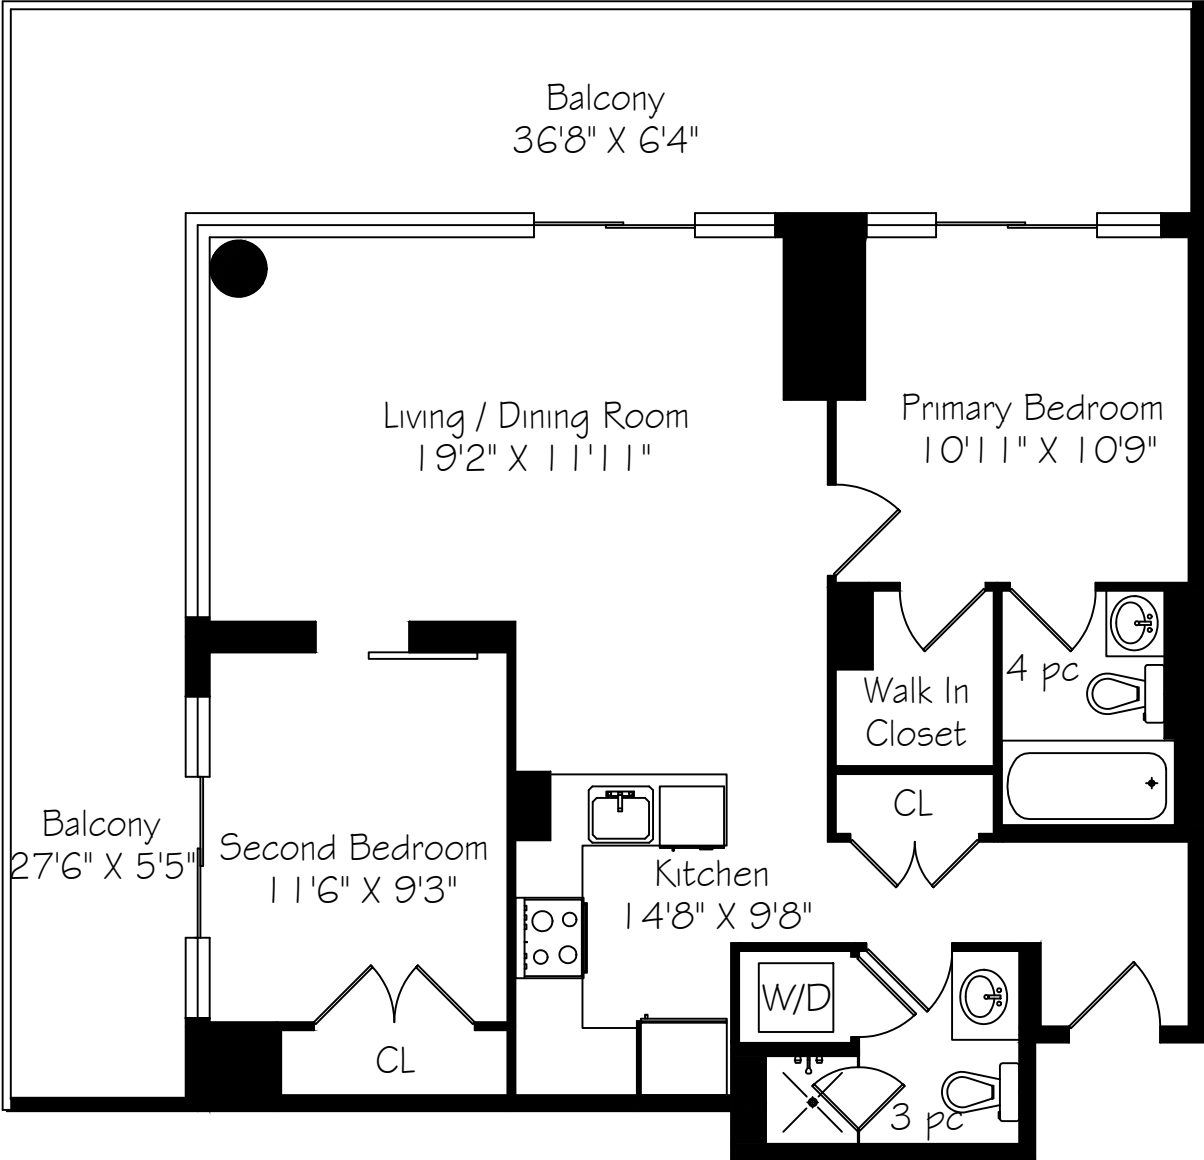

33 Lombard Street

Suite 1808
880 Square Feet
Balcony - 382 Square Feet

Measurements and Calculations are approximate
To be used as guidelines only