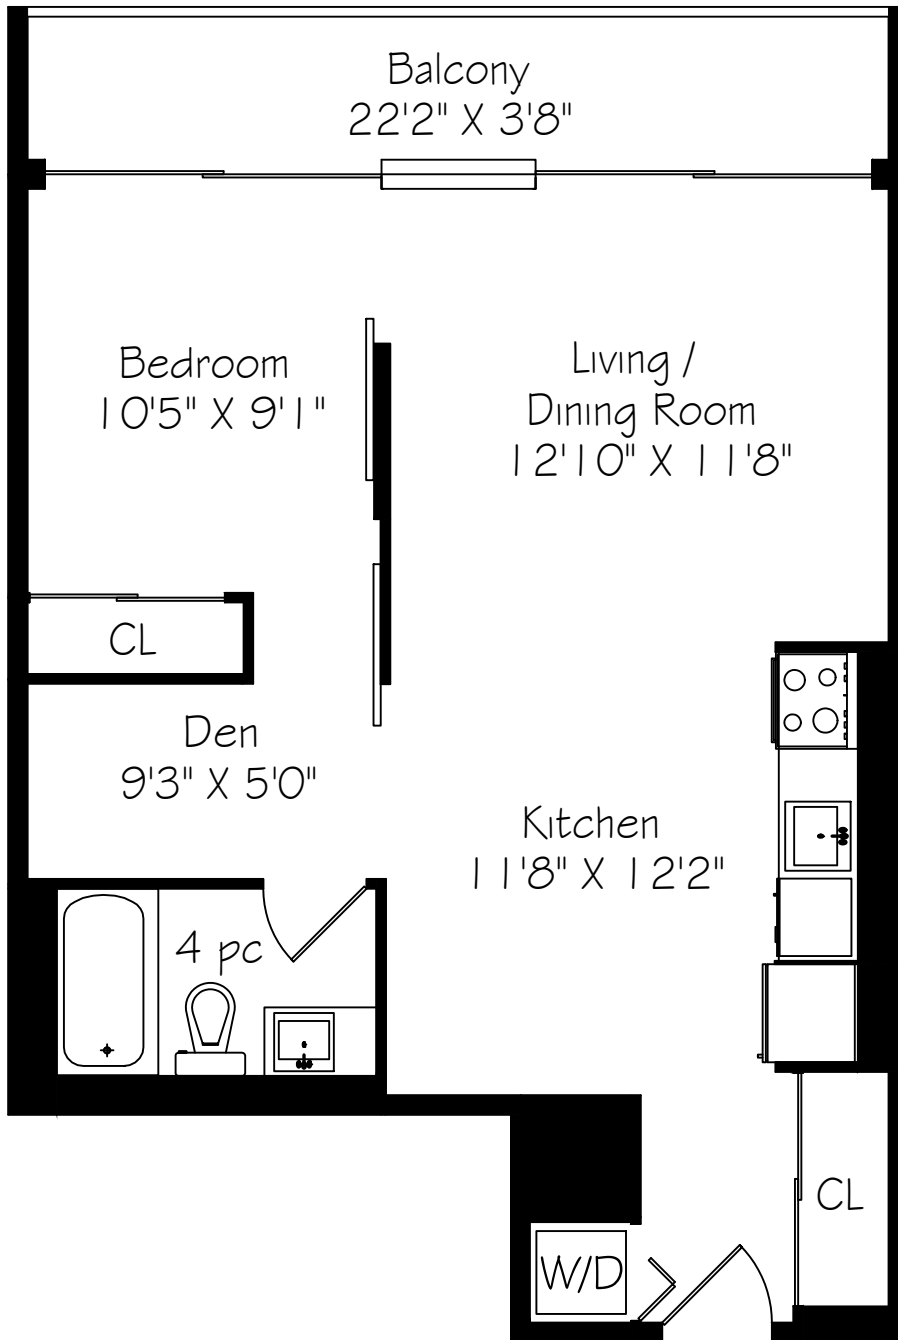

32 Trolley Crescent

Suit 501
610 Square Feet

Measurements and Calculations are approximate
To be used as guidelines only