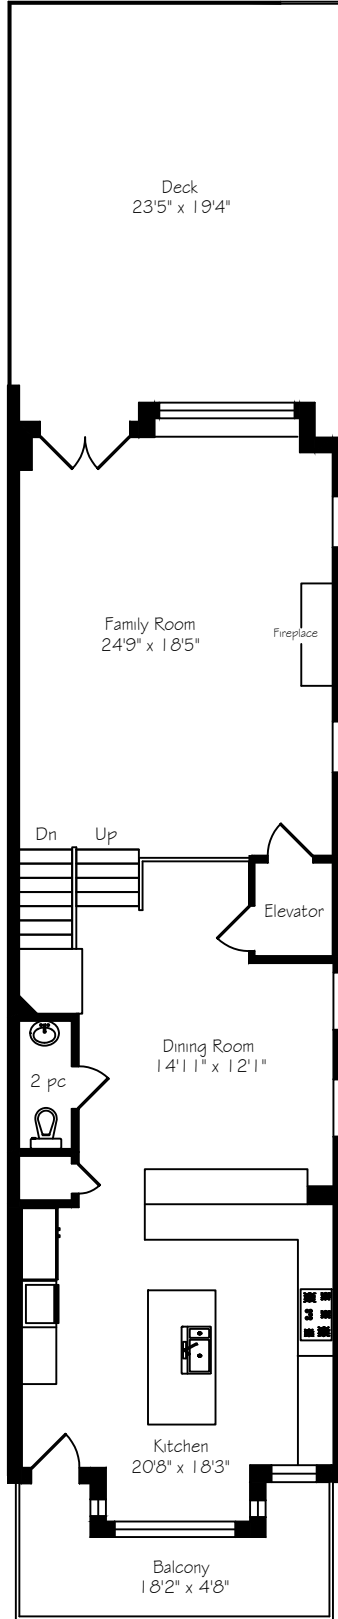

86 Chisholm Street

Measurements and Calculations are approximate
To be used as guidelines only
www.measuredup.ca

Lower Level
812 Square Feet

Ground Floor
820 Square Feet

Second Floor
1259 Square Feet

Third Floor
1217 Square Feet