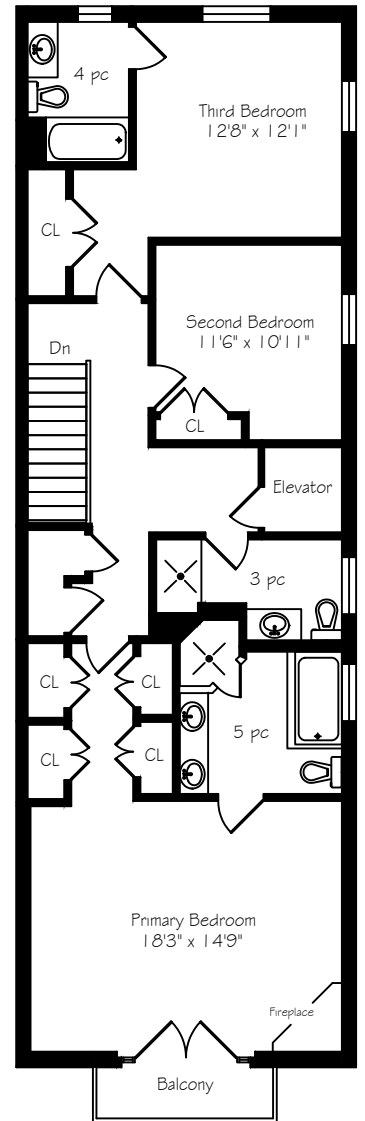

86 Chisholm Street

Measurements and Calculations are approximate
To be used as guidelines only
www.measuredup.ca

Lower Level
812 Square Feet

Ground Floor
820 Square Feet

Second Floor
1259 Square Feet

Third Floor
1217 Square Feet