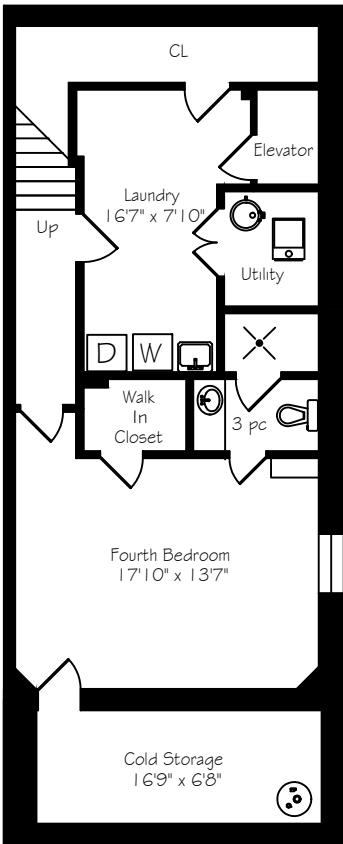

86 Chisholm Street

Measurements and Calculations are approximate
To be used as guidelines only
www.measuredup.ca

Lower Level
812 Square Feet

Ground Floor
820 Square Feet

Second Floor
1259 Square Feet

Third Floor
1217 Square Feet