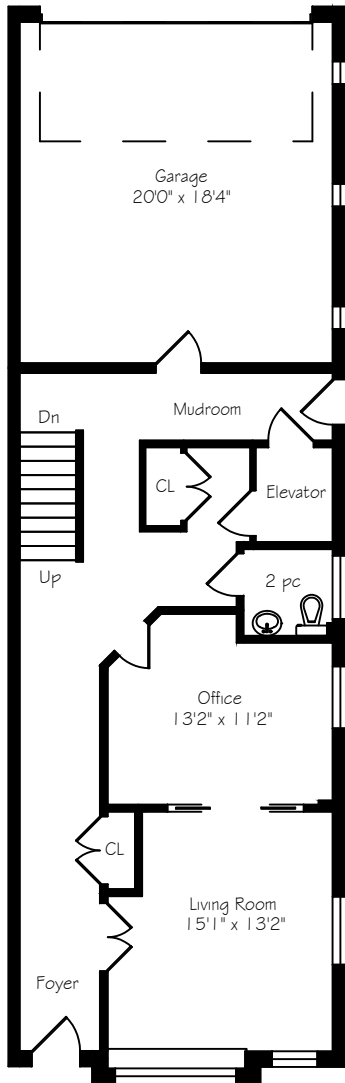

86 Chisholm Street

Measurements and Calculations are approximate
To be used as guidelines only
www.measuredup.ca

Lower Level
812 Square Feet

Ground Floor
820 Square Feet

Second Floor
1259 Square Feet

Third Floor
1217 Square Feet