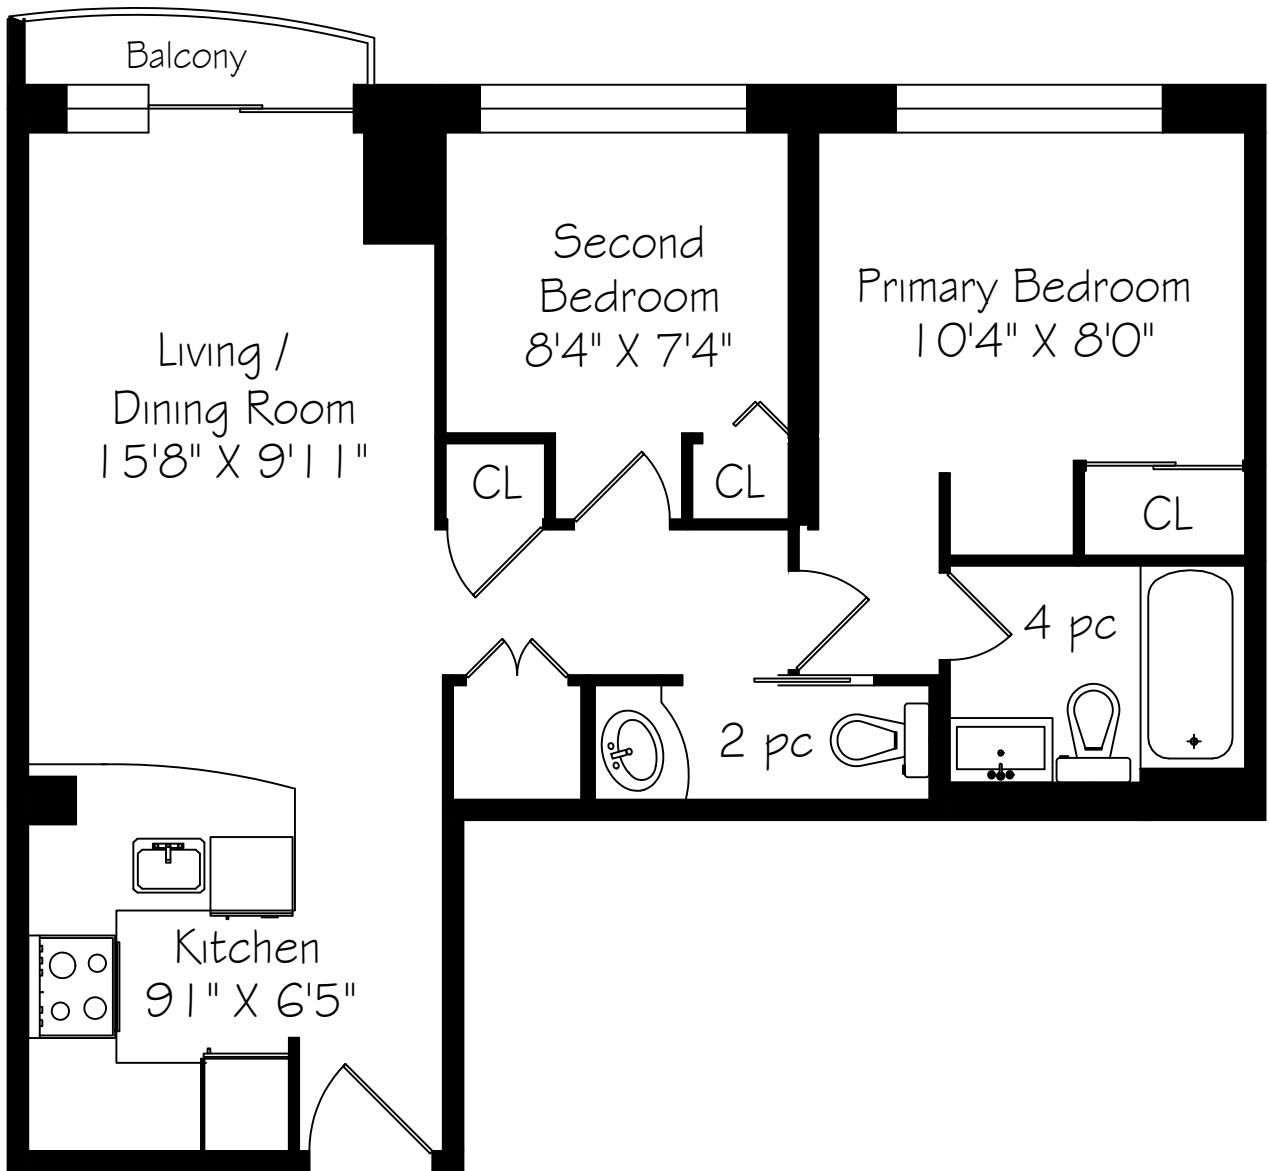

109 Front Street E

Penthouse 17
632 Square Feet

Measurements and Calculations are approximate
To be used as guidelines only