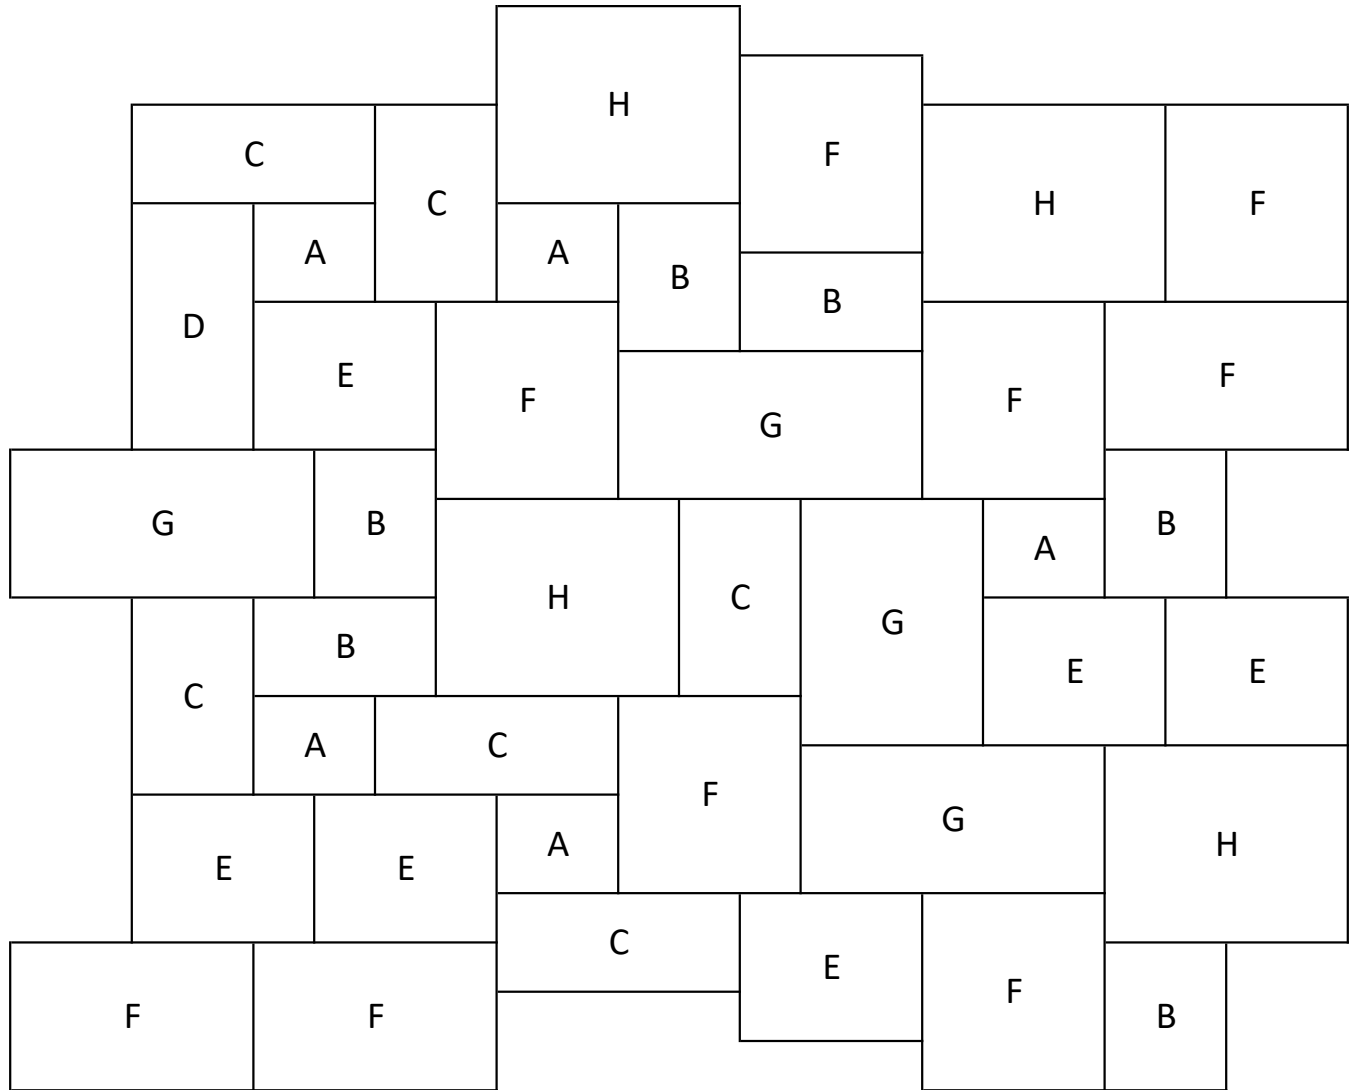

Pattern "2" - 100 sq ft repeatable - 8 sizes

(nominal sizing to allow for joints)

200 sq ft "kit" pallets are available

Piece Count					
Size:		Qty:	Size:		Qty:
A	12 x 12	5	E	18 x 18	6
B	12 x 18	6	F	18 x 24	9
C	12 x 24	6	G	18 x 30	4
D	12 x 30	1	H	24 x 24	4