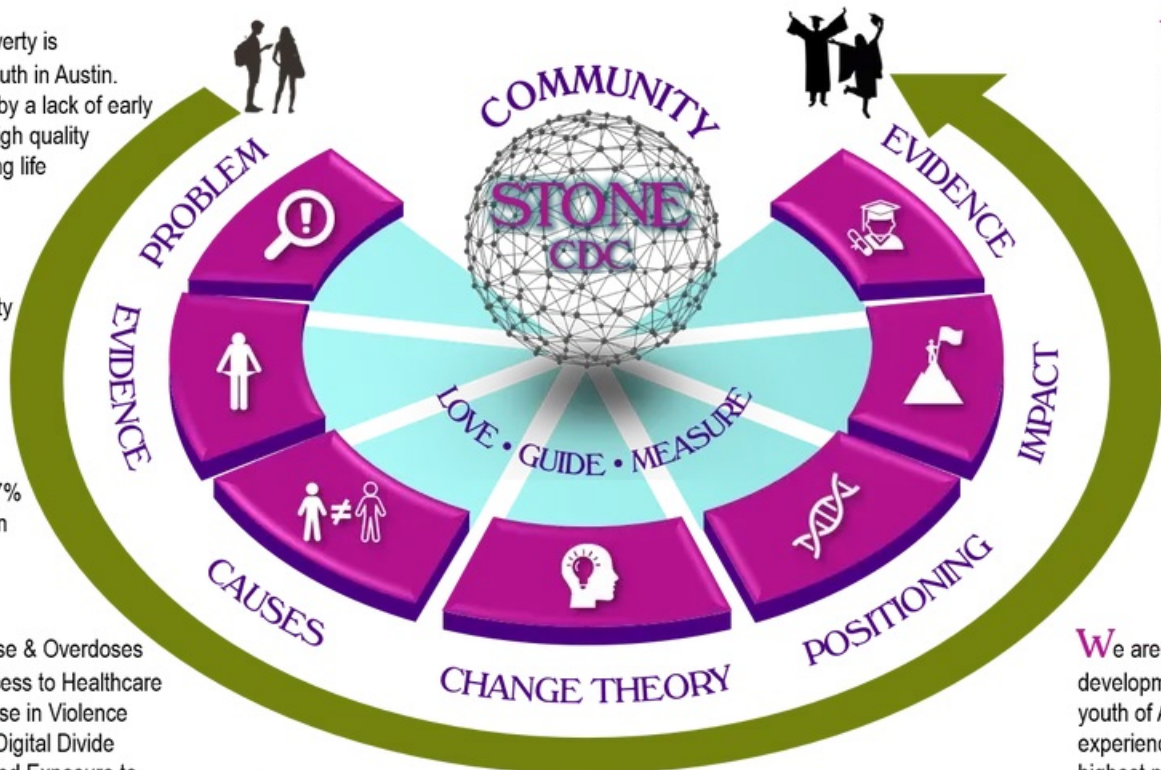

A downward spiral of poverty is destroying the future of youth in Austin. Their future is threatened by a lack of early childhood development, high quality education, and empowering life experiences.

Young children develop the character, creativity, and confidence they need to explore life's possibilities • 80% of youth in Austin graduate from high school, 30% enroll in college or vocational school • 30% of high school graduates report having better/more physical, spiritual, and vocational opportunities that increase their exposure to better possibilities.

Youth in Austin are flourishing in a rich environment of upward mobility and limitless possibilities.

We are a faith-based community development corporation that equips the youth of Austin with the skills and experiences they need to realize their highest potential.

Widespread Blight • Neighborhood safety rating = 59% • 35.2% households receive food assistance • 38% households pay >50% income on housing costs • 1 in 5 inmates released live on the West Side • Food desert: 14 grocery stores • 17.2% uninsured • Teen birth rate = 40.7% • 1,873 violent crimes per 100K population

Stone CDC is committed to improving the future of Austin youth by equipping them with the education and experiences they need to fundamentally change their life trajectories. We believe that by changing the way youth think and feel about the opportunities in front of them, they will be inspired to choose better paths forward, thereby breaking the generational downward spiral of poverty that too often stymies their potential. We do this by exposing them to rich cultural, vocational, and educational experiences that endow them with the skills and attitudes needed to pursue their dreams.