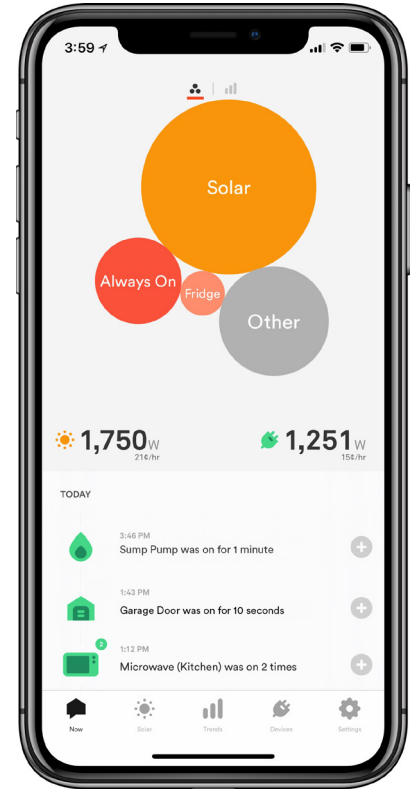

Reduce your energy use

Determine what is contributing to your electricity bill and identify opportunities to save through real-time energy monitoring.

See your whole home energy picture

View your solar production and energy use side-by-side to help you shift your power usage to peak production periods.

Set smart alerts

Create custom notifications to receive alerts when devices turn on or off. Did the garage door open? Sump pump turn on?

Time Magazine

“I can confidently say that after you install it, it will eventually become the smartest gadget in your home — and help you save money to boot.”

MIT Technology Review

“I found myself switching things on and off to see what they consumed. I quickly realized that my decades-old attic fan—out of sight, out of mind—was consuming 500 watts.”

Customer Testimonial

“This thing is amazing! It shows me how much power my home is consuming and if you have solar panels, like I do, how much power you’re producing.”