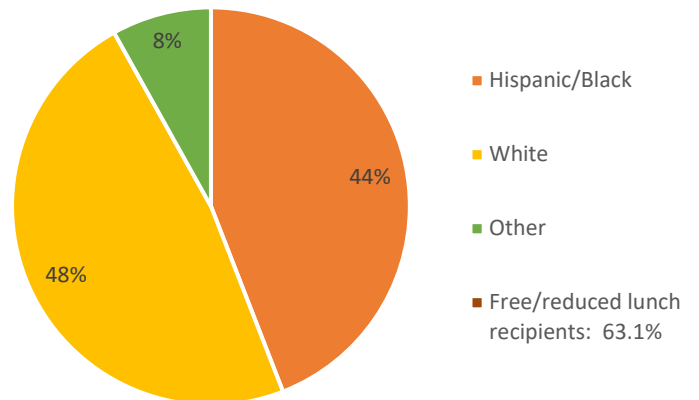

Achieving Competitive Excellence (ACE) Project 2021-22 D11 Elementary School Demographics

Data courtesy of schooldigger.com

Adams Elementary

Queen Palmer Elementary

Keller Elementary

Madison Elementary

Fremont Elementary