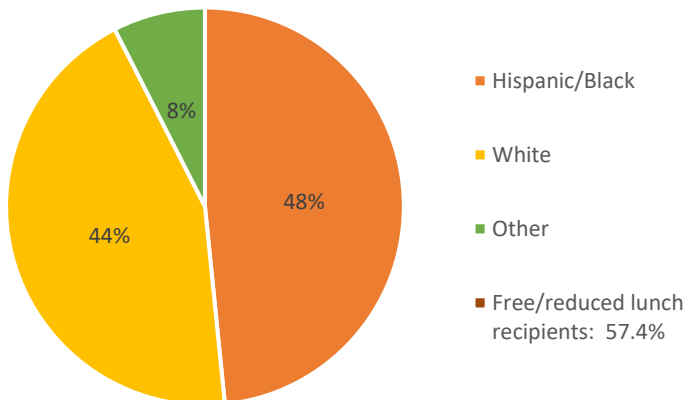

Achieving Competitive Excellence (ACE) Project 2021-22 D11 Elementary School Demographics

Data courtesy of schooldigger.com

Adams Elementary

Queen Palmer Elementary

Keller Elementary

Madison Elementary

Fremont Elementary