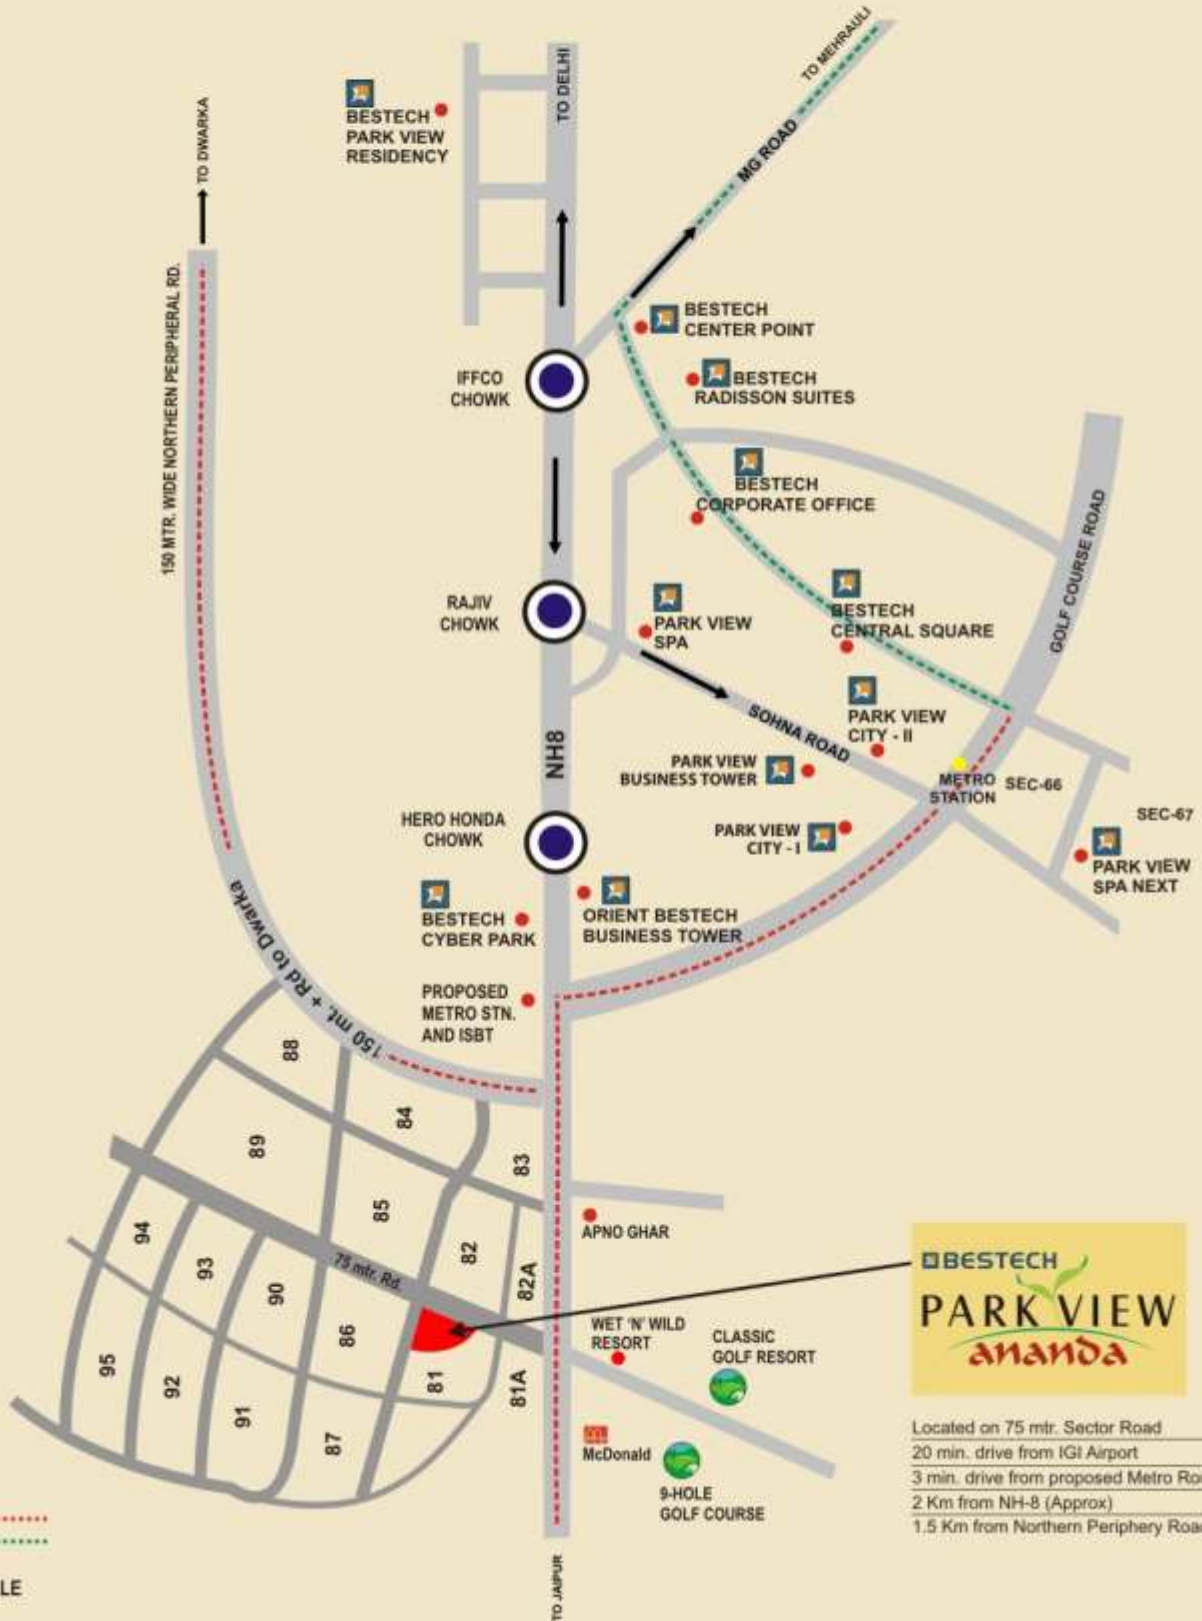

BESTECH
PARK VIEW
ananda

Located on 75 mtr. Sector Road
 20 min. drive from IGI Airport
 3 min. drive from proposed Metro Route
 2 Km from NH-8 (Approx)
 1.5 Km from Northern Periphery Road (Approx)

Metro Network
 Proposed
 Running