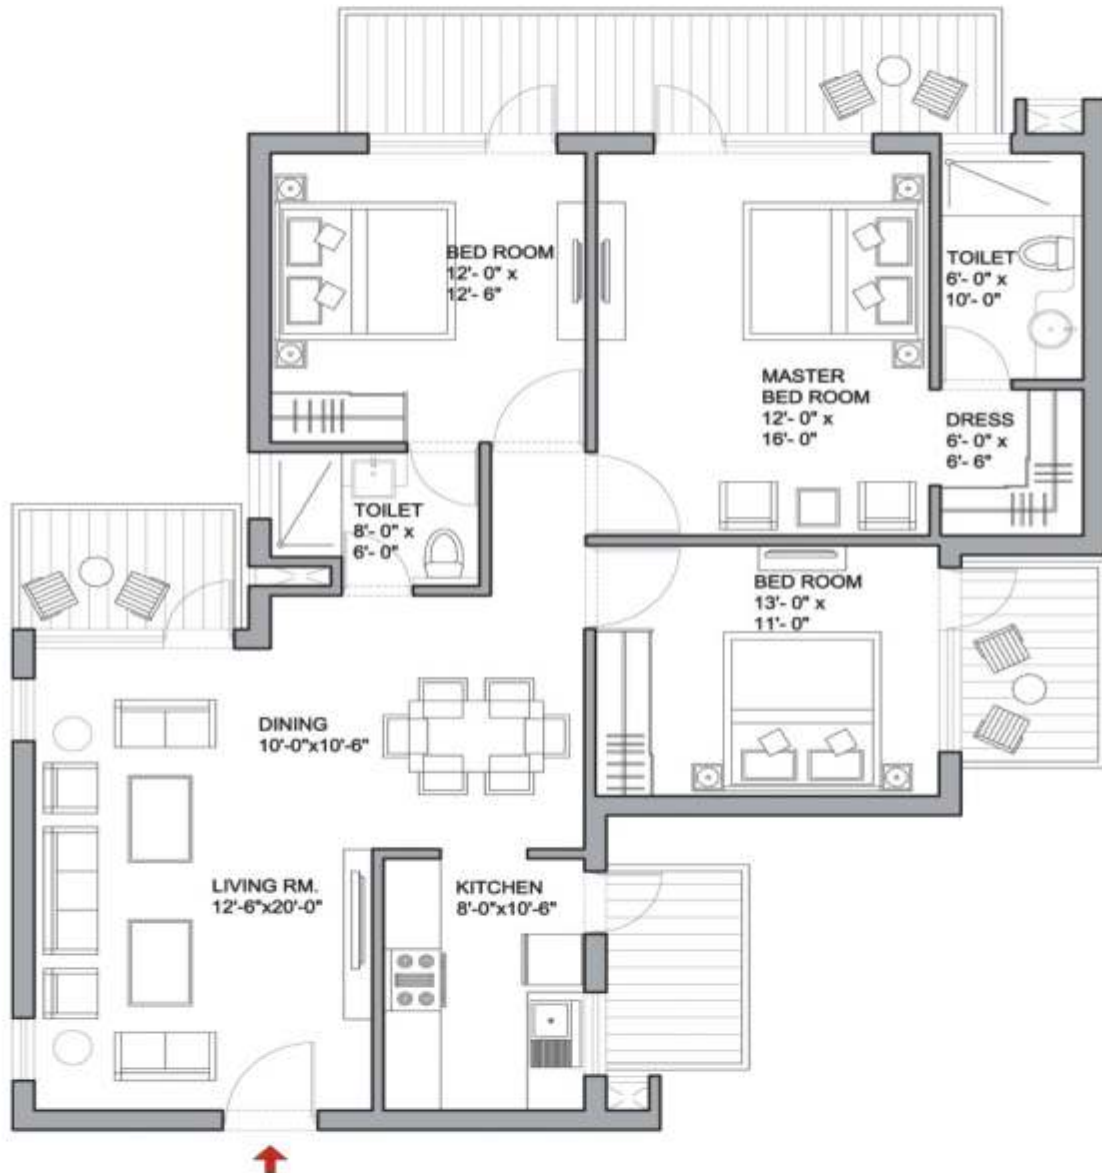

Do join us to see what life could be ...

TYPE - 2BHK
 SUPER AREA-1360 SQ.FT.

TOWERS A, B, C, D, E, F, G & I

TYPE - 3BHK
 SUPER AREA-1645 SQ.FT.

TOWERS E, F & G

TYPE - 3BHK
 SUPER AREA-1660 SQ.FT.

TYPE - 3BHK
 SUPER AREA-1660 SQ.FT.

TOWERS B, C, D, E, F, G, & I

TYPE - 3BHK
SUPER AREA-1790 SQ.FT.

TOWERS A, B, C, D & I

TYPE - 3BHK
 SUPER AREA-1810 SQ.FT.

TOWERS A, B, C, D & I
 01 & 06 only in Tower A

SPECIFICATIONS

LOCATION	WALLS	FLOORS	DOORS	WINDOWS/ GLAZING	OTHERS
LIVING ROOM	Acrylic Emulsion Paint	Imported Marble Flooring	Hardwood door frame with European style flush panel	Anodized/ Powder Coated Aluminum	Air Conditioner in Living Room
BED ROOM	Oil Bound Distemper	Wooden Flooring in all Bed Rooms	Hardwood door frame with European style flush panel	Anodized / Powder Coated Aluminum	All Bed Rooms with Air Conditioner
KITCHEN	2' high Ceramic Tiles above counter rest painted	Ceramic Tiles	Hardwood door frame with European style flush panel	Anodized / Powder Coated Aluminum	Granite counters with Stainless steel sink with Modular kitchen
TOILETS	Ceramic Tiles & Oil Bound Distemper	Ceramic Tiles	Hardwood door frame with European style flush panel	Anodized / Powder Coated Aluminum	Granite/Marble counters, Single lever CP fittings-Grohe/ Kohler or Equivalent, Wall hung WC, Provision for hot & cold water supply system.
SERVANT / UTILITY ROOM	Oil Bound Distemper	Ceramic Tiles	Hardwood door frame with flush panel	Anodized/ Powder Coated Aluminum	
BALCONIES		Anti Skid Ceramic Tiles			
LIFT LOBBIES		Granite / Imp. or Indian marble			
EXTERNAL FACADE	Permanent Texture / Paint Finishes				