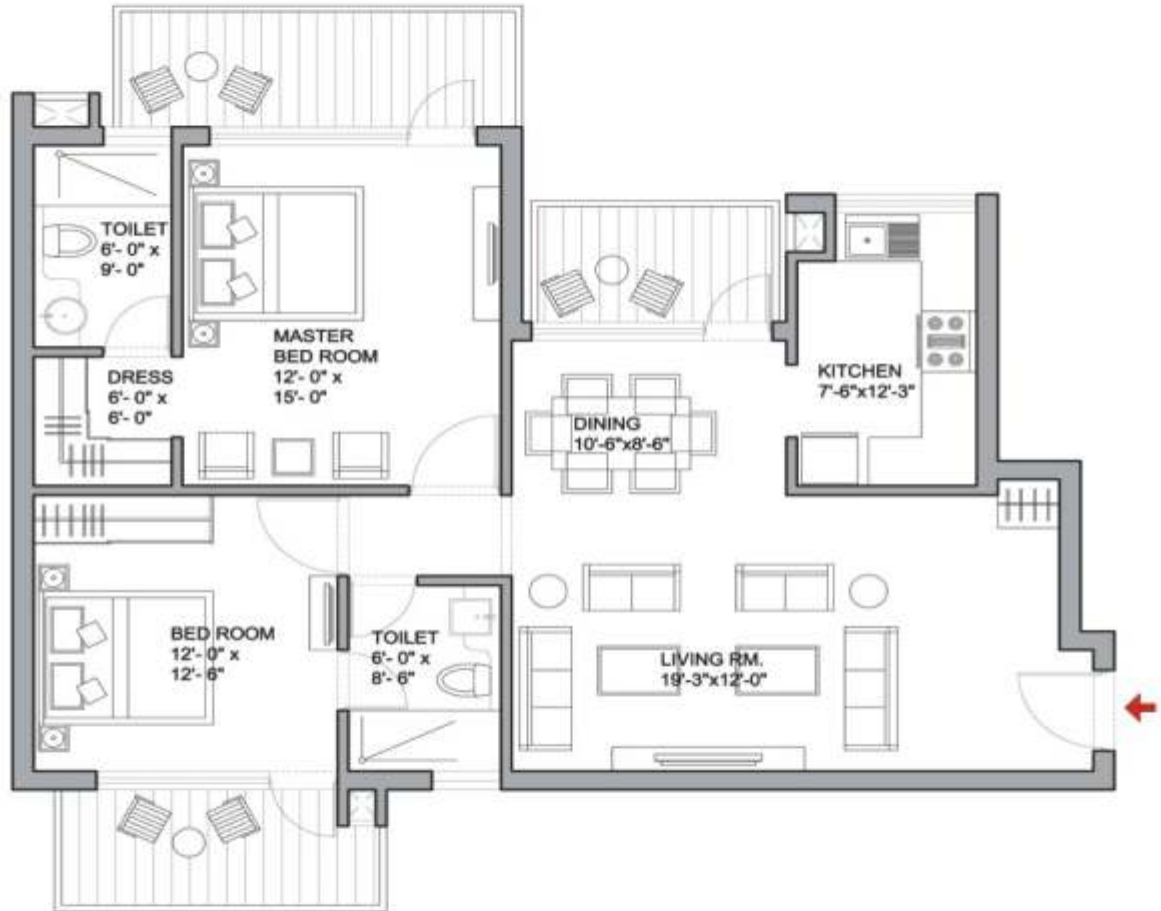

Do join us to see what life could be ...

TYPE - 2BHK
 SUPER AREA-1360 SQ.FT.

TOWERS A, B, C, D, E, F, G & I

TYPE - 3BHK
 SUPER AREA-1645 SQ.FT.

TOWERS E, F & G

TYPE - 3BHK
 SUPER AREA-1660 SQ.FT.

TYPE - 3BHK
 SUPER AREA-1660 SQ.FT.

TOWERS B, C, D, E, F, G, & I

TYPE - 3BHK
SUPER AREA-1790 SQ.FT.

TOWERS A, B, C, D & I

TYPE - 3BHK
 SUPER AREA-1810 SQ.FT.

TOWERS A, B, C, D & I
 01 & 06 only in Tower A

SPECIFICATIONS

LOCATION	WALLS	FLOORS	DOORS	WINDOWS/ GLAZING	OTHERS
LIVING ROOM	Acrylic Emulsion Paint	Imported Marble Flooring	Hardwood door frame with European style flush panel	Anodized/ Powder Coated Aluminum	Air Conditioner in Living Room
BED ROOM	Oil Bound Distemper	Wooden Flooring in all Bed Rooms	Hardwood door frame with European style flush panel	Anodized / Powder Coated Aluminum	All Bed Rooms with Air Conditioner
KITCHEN	2' high Ceramic Tiles above counter rest painted	Ceramic Tiles	Hardwood door frame with European style flush panel	Anodized / Powder Coated Aluminum	Granite counters with Stainless steel sink with Modular kitchen
TOILETS	Ceramic Tiles & Oil Bound Distemper	Ceramic Tiles	Hardwood door frame with European style flush panel	Anodized / Powder Coated Aluminum	Granite/Marble counters, Single lever CP fittings-Grohe/ Kohler or Equivalent, Wall hung WC, Provision for hot & cold water supply system.
SERVANT / UTILITY ROOM	Oil Bound Distemper	Ceramic Tiles	Hardwood door frame with flush panel	Anodized/ Powder Coated Aluminum	
BALCONIES		Anti Skid Ceramic Tiles			
LIFT LOBBIES		Granite / Imp. or Indian marble			
EXTERNAL FACADE	Permanent Texture / Paint Finishes				