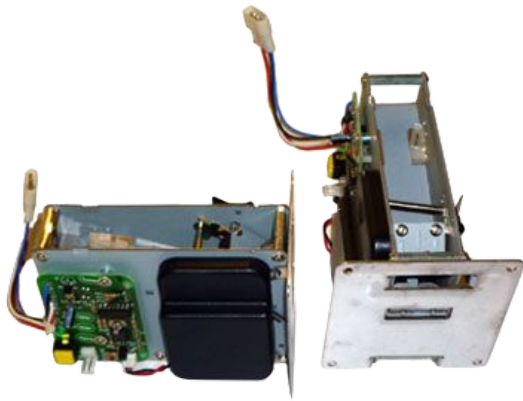

GENERAL PARTS

Entropy 2000 Ticket Dispenser
Part Number: 360471

Button
Part Number: 321332532000000

Potentiometer
Part Number: 308509090340110

Belt
Part Number:
ffs105110000000

Free Play Button
Part Number: Free Button