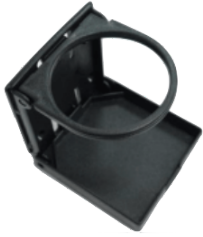

WORLD TOUR FOOSBALL PARTS

Foosball Door Lock
Part Number: FBA004

Foosball Door Key
Part Number: FBA005

Corner Metal Part
Part Number: FBA012-1

Corner Metal Part
Part Number: FBA012-2

Ball Elevating Device with
Ball Release and Motor
Part Number: FBB001

Lock The Face Plate /
Coin Box
Part Number: FBA015

Key for the Face Plate
/ Coin Box
Part Number: FBA016

Foosball Roll Pin (For
Player Attachment to
Rod)
Part Number: FBC002

Roll Pin Aid
Part Number: FBC003

Iron Bar / Stop Ring
Part Number: FBC004

Rubber Bumper
Part Number: FBC005

Plastic Washer Spacer
Part Number: FBC006

Plastic Handle-Grip
Part Number: FBC007

Rubber Rod End Cap
Part Number: FBC008

Foosball Ball
Part Number: FBC013

World Tour Foosball
Cup Holder
Part Number: FBC014

Foosball Leg Leveler -
Metal
Part Number: FBC017

Foosball Man
Part Number: WAR-black
foos man