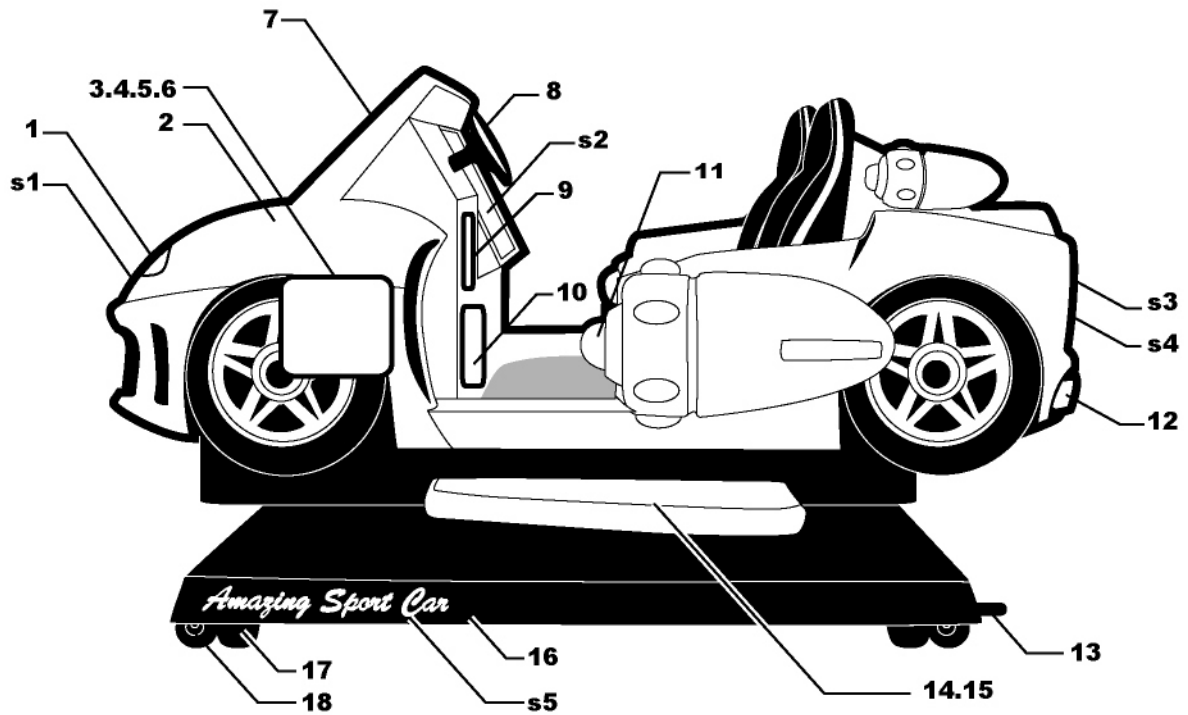

FM-001
Amazing Sport Car

Specification

Dimension L190 x W130 x H95 cm

Weight 120 kgs

Voltage 110V AC, 60Hz, 3A, Max 6A
220V AC, 50Hz, 3A, Max 6A

Amazing Sport Car Detail Manual

SIDE VIEW

- | | | |
|-----------------------------------|--|----------------|
| 1. Light#6 | 10. Coin box(key#2) | s1~s5. Sticker |
| 2. FRP model of Amazing Sport Car | 11. Light#2 | |
| 3. Double frame | 12. Exhaust pipe | |
| 4. Music box | 13. Power-plug locates at rear of base | |
| 5. Controller | 14. Ladder#2 | |
| 6. Speaker | 15. Skidproof mat#2 | |
| 7. Control door | 16. FRP base | |
| 8. Steering wheel#2 | 17. Fixer | |
| 9. Electronic coin machine(key#1) | 18. Wheel | |

Double Frame Wire Manual

size: W188mm x L78mm x H113mm

Controller Operating Manual

Count: Adjust the coin from 1 coin to 5 coins

Stop Button: For Checking machine without insert coin to "STOP" the machine

White Line Coin Signal

Black LINE GND (Ground)

Gray Line Counter (+/-)

Counter

STEP6

Coin Box Manual

size: W175mm x L145mm x H175mm

Part list - Amazing Sport Car FRP Model Assembly