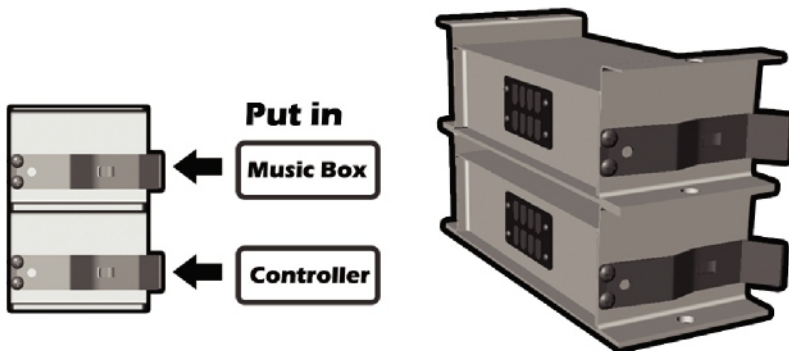

FM-001
Amazing Sport Car

Specification

Dimension L190 x W130 x H95 cm

Weight 120 kgs

Voltage 110V AC, 60Hz, 3A, Max 6A
220V AC, 50Hz, 3A, Max 6A

Amazing Sport Car Detail Manual

SIDE VIEW

- | | | |
|-----------------------------------|--|----------------|
| 1. Light#6 | 10. Coin box(key#2) | s1~s5. Sticker |
| 2. FRP model of Amazing Sport Car | 11. Light#2 | |
| 3. Double frame | 12. Exhaust pipe | |
| 4. Music box | 13. Power-plug locates at rear of base | |
| 5. Controller | 14. Ladder#2 | |
| 6. Speaker | 15. Skidproof mat#2 | |
| 7. Control door | 16. FRP base | |
| 8. Steering wheel#2 | 17. Fixer | |
| 9. Electronic coin machine(key#1) | 18. Wheel | |

Double Frame Wire Manual

size: W188mm x L78mm x H113mm

Controller Operating Manual

Count: Adjust the coin from 1 coin to 5 coins

Stop Button: For Checking machine without insert coin to "STOP" the machine

front view

side view

back view

Music Box Operating Manual

1. **1-12:** Sound volumes adjust
2. **Sound bottom connection**
3. **Power light:** When power connect
4. **Counter:** Coin Counter
5. **Music:** 12 English kiddy songs to repeat

Adjust the right insert size for use from the front panel back side.

STEP3

Select the right mode: Normal Open/ Normal Close" TIMER SWITCH" for synchronizing your system.

100ms (Slow Speed/ Long Pulse)

50ms (Medium Speed/ Medium Pulse)