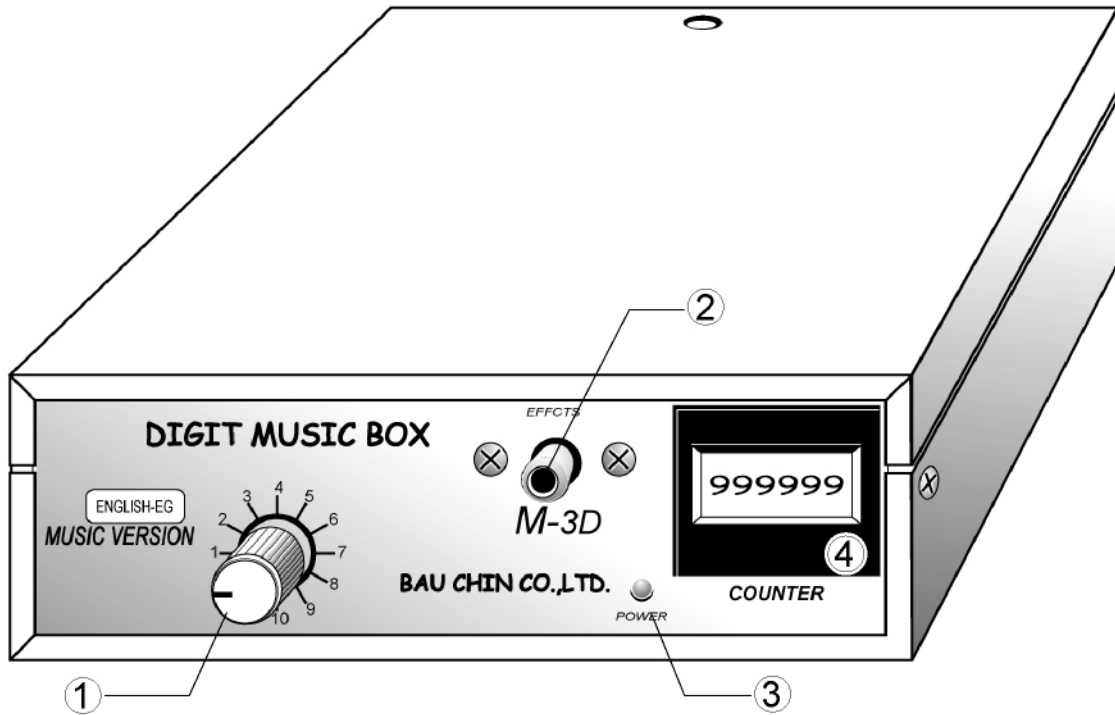

FM-001
Amazing Sport Car

Specification

Dimension L190 x W130 x H95 cm

Weight 120 kgs

Voltage 110V AC, 60Hz, 3A, Max 6A
220V AC, 50Hz, 3A, Max 6A

Amazing Sport Car Detail Manual

SIDE VIEW

- | | | |
|-----------------------------------|--|----------------|
| 1. Light#6 | 10. Coin box(key#2) | s1~s5. Sticker |
| 2. FRP model of Amazing Sport Car | 11. Light#2 | |
| 3. Double frame | 12. Exhaust pipe | |
| 4. Music box | 13. Power-plug locates at rear of base | |
| 5. Controller | 14. Ladder#2 | |
| 6. Speaker | 15. Skidproof mat#2 | |
| 7. Control door | 16. FRP base | |
| 8. Steering wheel#2 | 17. Fixer | |
| 9. Electronic coin machine(key#1) | 18. Wheel | |

Double Frame Wire Manual

size: W188mm x L78mm x H113mm

Controller Operating Manual

Count: Adjust the coin from 1 coin to 5 coins

Stop Button: For Checking machine without insert coin to "STOP" the machine

front view

side view

back view

Music Box Operating Manual

1. **1-12:** Sound volumes adjust
2. **Sound bottom connection**
3. **Power light:** When power connect
4. **Counter:** Coin Counter
5. **Music:** 12 English kiddy songs to repeat

Electronic Coin Machine Operating Manual

size:mm

Electronic Coin Machine Operating Manual

DIDGITAL COMPARABLE ELECTRONIC

INSTALLATION HI-07CS+LED

STEP1

Cheng the right coin for use from the clamp.

STEP2