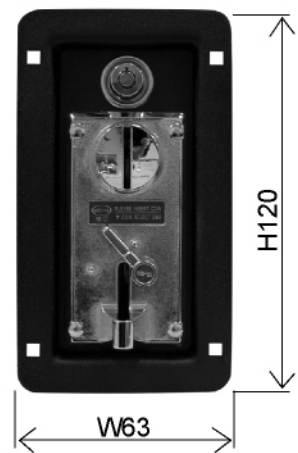

Electronic Coin Machine Operating Manual

size:mm