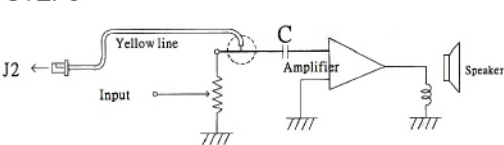

Adjust the right insert size for use from the front panel back side.

STEP3

Select the right mode: Normal Open/ Normal Close" TIMER SWITCH" for synchronizing your system.

100ms (Slow Speed/ Long Pulse)

50ms (Medium Speed/ Medium Pulse)

30ms (Fast Speed/ Short Pulse)

STEP4

Adjust VR sensivity tuning

Clockwise: slack selection (LED dark->light)

Anti-clockwise: strict selection (LED light->dark)

STEP5

Gray Line Counter (+/-)

Red Line DC+12V

White Line Coin Signal

Black LINE GND (Ground)

Gray Line Counter (+/-)

Counter

STEP6

Coin Box Manual

size: W175mm x L145mm x H175mm

Part list - Amazing Sport Car FRP Model Assembly