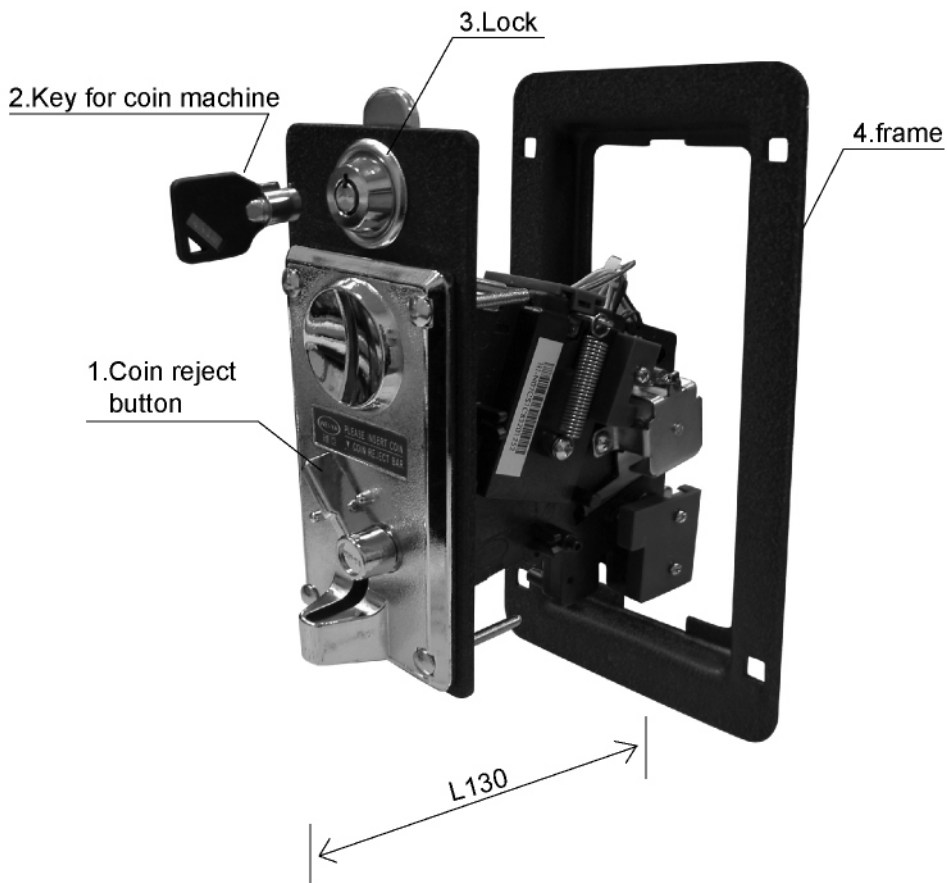

Double Frame Wire Manual

size: W188mm x L78mm x H113mm

Controller Operating Manual

Count: Adjust the coin from 1 coin to 5 coins

Stop Button: For Checking machine without insert coin to "STOP" the machine

front view

side view

back view

Music Box Operating Manual

1. **1-12:** Sound volumes adjust
2. **Sound bottom connection**
3. **Power light:** When power connect
4. **Counter:** Coin Counter
5. **Music:** 12 English kiddy songs to repeat

Electronic Coin Machine Operating Manual

size:mm

Electronic Coin Machine Operating Manual

DIDGITAL COMPARABLE ELECTRONIC

INSTALLATION HI-07CS+LED

STEP1

Cheng the right coin for use from the clamp.

STEP2

Adjust the right insert size for use from the front panel back side.

STEP3

Select the right mode: Normal Open/ Normal Close" TIMER SWITCH" for synchronizing your system.

100ms (Slow Speed/ Long Pulse)

50ms (Medium Speed/ Medium Pulse)