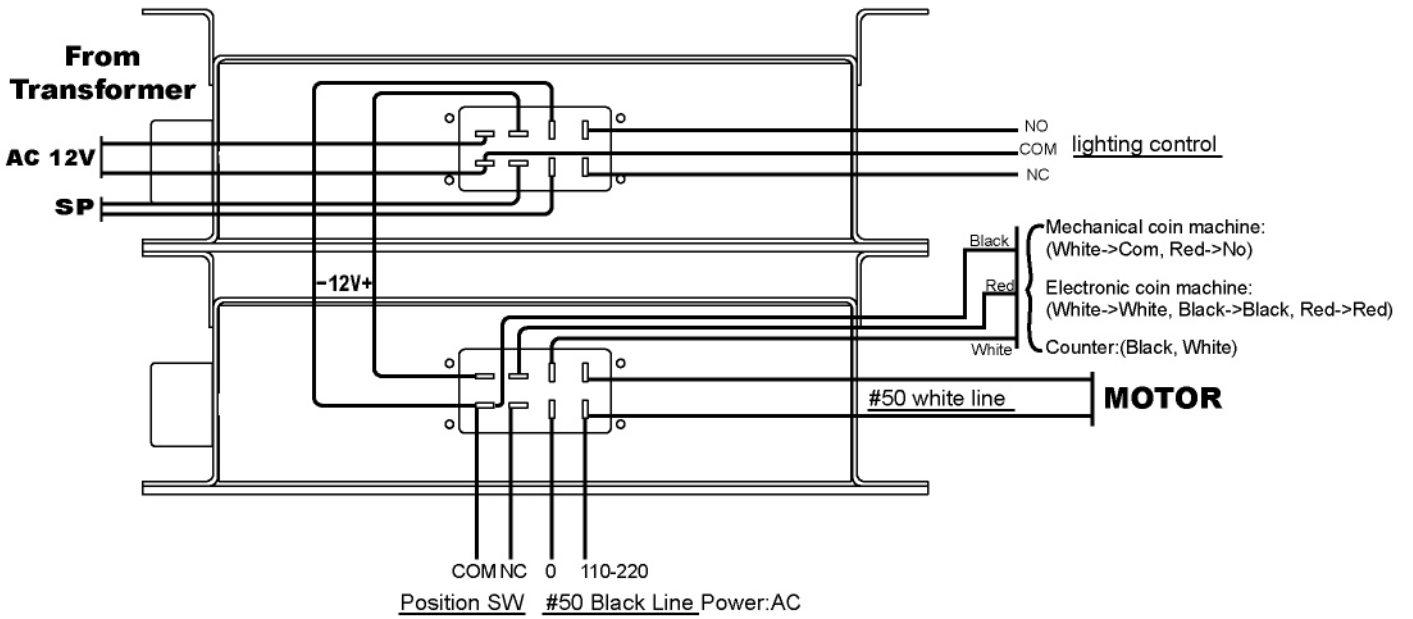

FM-001
Amazing Sport Car

Specification

Dimension L190 x W130 x H95 cm

Weight 120 kgs

Voltage 110V AC, 60Hz, 3A, Max 6A
220V AC, 50Hz, 3A, Max 6A

Amazing Sport Car Detail Manual

SIDE VIEW

- | | | |
|-----------------------------------|--|----------------|
| 1. Light#6 | 10. Coin box(key#2) | s1~s5. Sticker |
| 2. FRP model of Amazing Sport Car | 11. Light#2 | |
| 3. Double frame | 12. Exhaust pipe | |
| 4. Music box | 13. Power-plug locates at rear of base | |
| 5. Controller | 14. Ladder#2 | |
| 6. Speaker | 15. Skidproof mat#2 | |
| 7. Control door | 16. FRP base | |
| 8. Steering wheel#2 | 17. Fixer | |
| 9. Electronic coin machine(key#1) | 18. Wheel | |

Double Frame Wire Manual

size: W188mm x L78mm x H113mm

Controller Operating Manual

Count: Adjust the coin from 1 coin to 5 coins

Stop Button: For Checking machine without insert coin to "STOP" the machine

Adjust the right insert size for use from the front panel back side.

STEP3

Select the right mode: Normal Open/ Normal Close" TIMER SWITCH" for synchronizing your system.

100ms (Slow Speed/ Long Pulse)

50ms (Medium Speed/ Medium Pulse)

White Line Coin Signal

Black LINE GND (Ground)

Gray Line Counter (+/-)

Counter

STEP6

Coin Box Manual

size: W175mm x L145mm x H175mm

Part list - Amazing Sport Car FRP Model Assembly