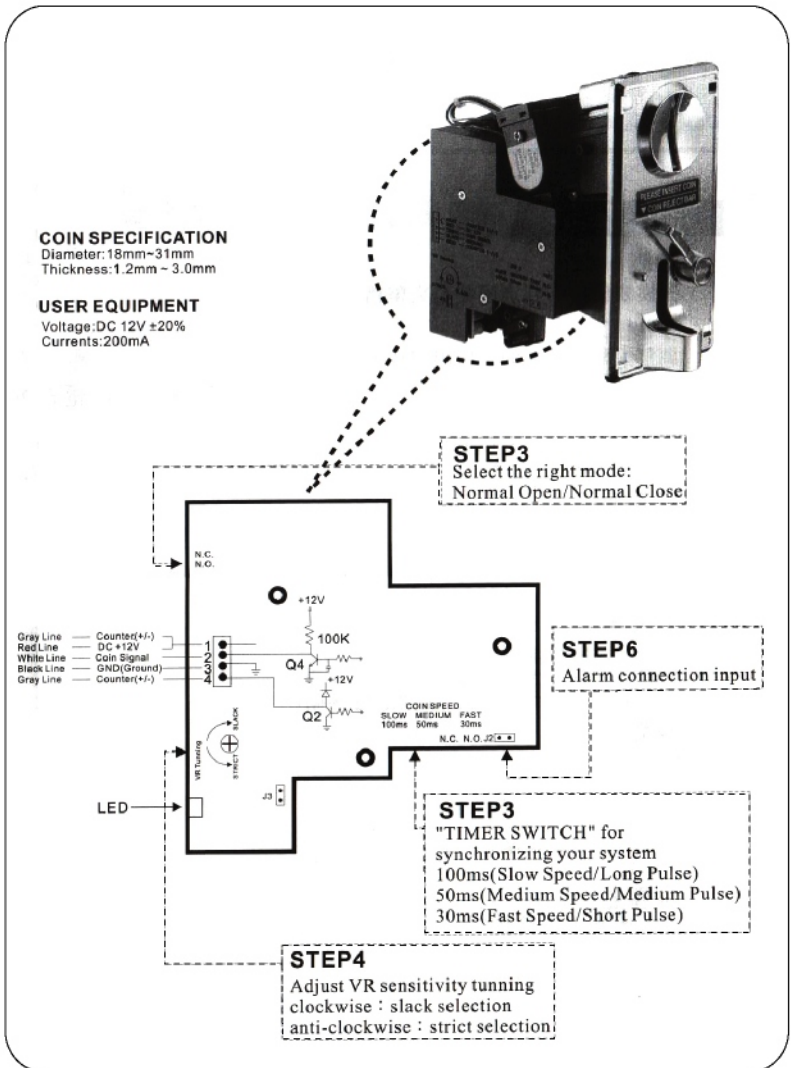

Electronic Coin Machine Operating Manual

size:mm

Electronic Coin Machine Operating Manual

DIDGITAL COMPARABLE ELECTRONIC

INSTALLATION HI-07CS+LED

STEP1

Cheng the right coin for use from the clamp.

STEP2

Adjust the right insert size for use from the front panel back side.

STEP3

Select the right mode: Normal Open/ Normal Close" TIMER SWITCH" for synchronizing your system.

100ms (Slow Speed/ Long Pulse)

50ms (Medium Speed/ Medium Pulse)

30ms (Fast Speed/ Short Pulse)

STEP4

Adjust VR sensivity tuning

Clockwise: slack selection (LED dark->light)

Anti-clockwise: strict selection (LED light->dark)

STEP5

Gray Line Counter (+/-)

Red Line DC+12V

White Line Coin Signal

Black LINE GND (Ground)

Gray Line Counter (+/-)

Counter

STEP6

Coin Box Manual

size: W175mm x L145mm x H175mm

Part list - Amazing Sport Car FRP Model Assembly