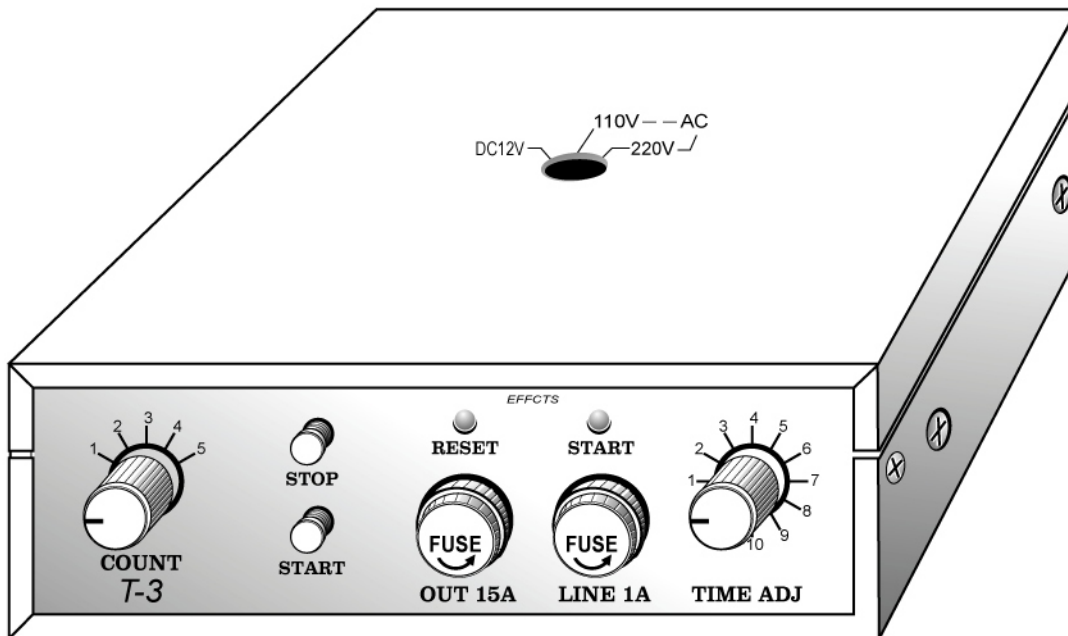

FM-001
Amazing Sport Car

Specification

Dimension L190 x W130 x H95 cm

Weight 120 kgs

Voltage 110V AC, 60Hz, 3A, Max 6A
220V AC, 50Hz, 3A, Max 6A

Amazing Sport Car Detail Manual

SIDE VIEW

- | | | |
|-----------------------------------|--|----------------|
| 1. Light#6 | 10. Coin box(key#2) | s1~s5. Sticker |
| 2. FRP model of Amazing Sport Car | 11. Light#2 | |
| 3. Double frame | 12. Exhaust pipe | |
| 4. Music box | 13. Power-plug locates at rear of base | |
| 5. Controller | 14. Ladder#2 | |
| 6. Speaker | 15. Skidproof mat#2 | |
| 7. Control door | 16. FRP base | |
| 8. Steering wheel#2 | 17. Fixer | |
| 9. Electronic coin machine(key#1) | 18. Wheel | |

Double Frame Wire Manual

size: W188mm x L78mm x H113mm

Controller Operating Manual

Count: Adjust the coin from 1 coin to 5 coins

Stop Button: For Checking machine without insert coin to "STOP" the machine

Adjust the right insert size for use from the front panel back side.

STEP3

Select the right mode: Normal Open/ Normal Close" TIMER SWITCH" for synchronizing your system.

100ms (Slow Speed/ Long Pulse)

50ms (Medium Speed/ Medium Pulse)

White Line Coin Signal

Black LINE GND (Ground)

Gray Line Counter (+/-)

Counter

STEP6

Coin Box Manual

size: W175mm x L145mm x H175mm

Part list - Amazing Sport Car FRP Model Assembly