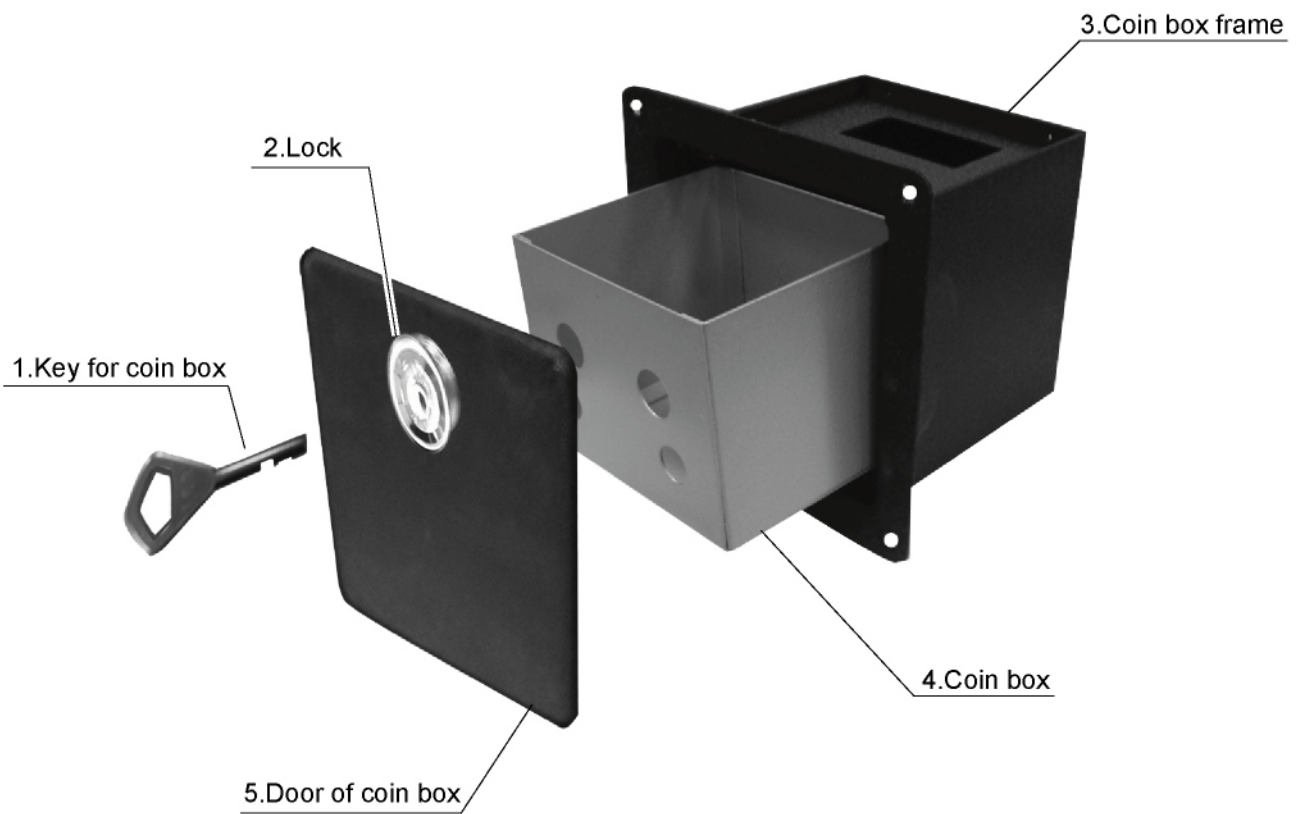

Double Frame Wire Manual

size: W188mm x L78mm x H113mm

Controller Operating Manual

Count: Adjust the coin from 1 coin to 5 coins

Stop Button: For Checking machine without insert coin to "STOP" the machine

White Line Coin Signal

Black LINE GND (Ground)

Gray Line Counter (+/-)

Counter

STEP6

Coin Box Manual

size: W175mm x L145mm x H175mm

Part list - Amazing Sport Car FRP Model Assembly