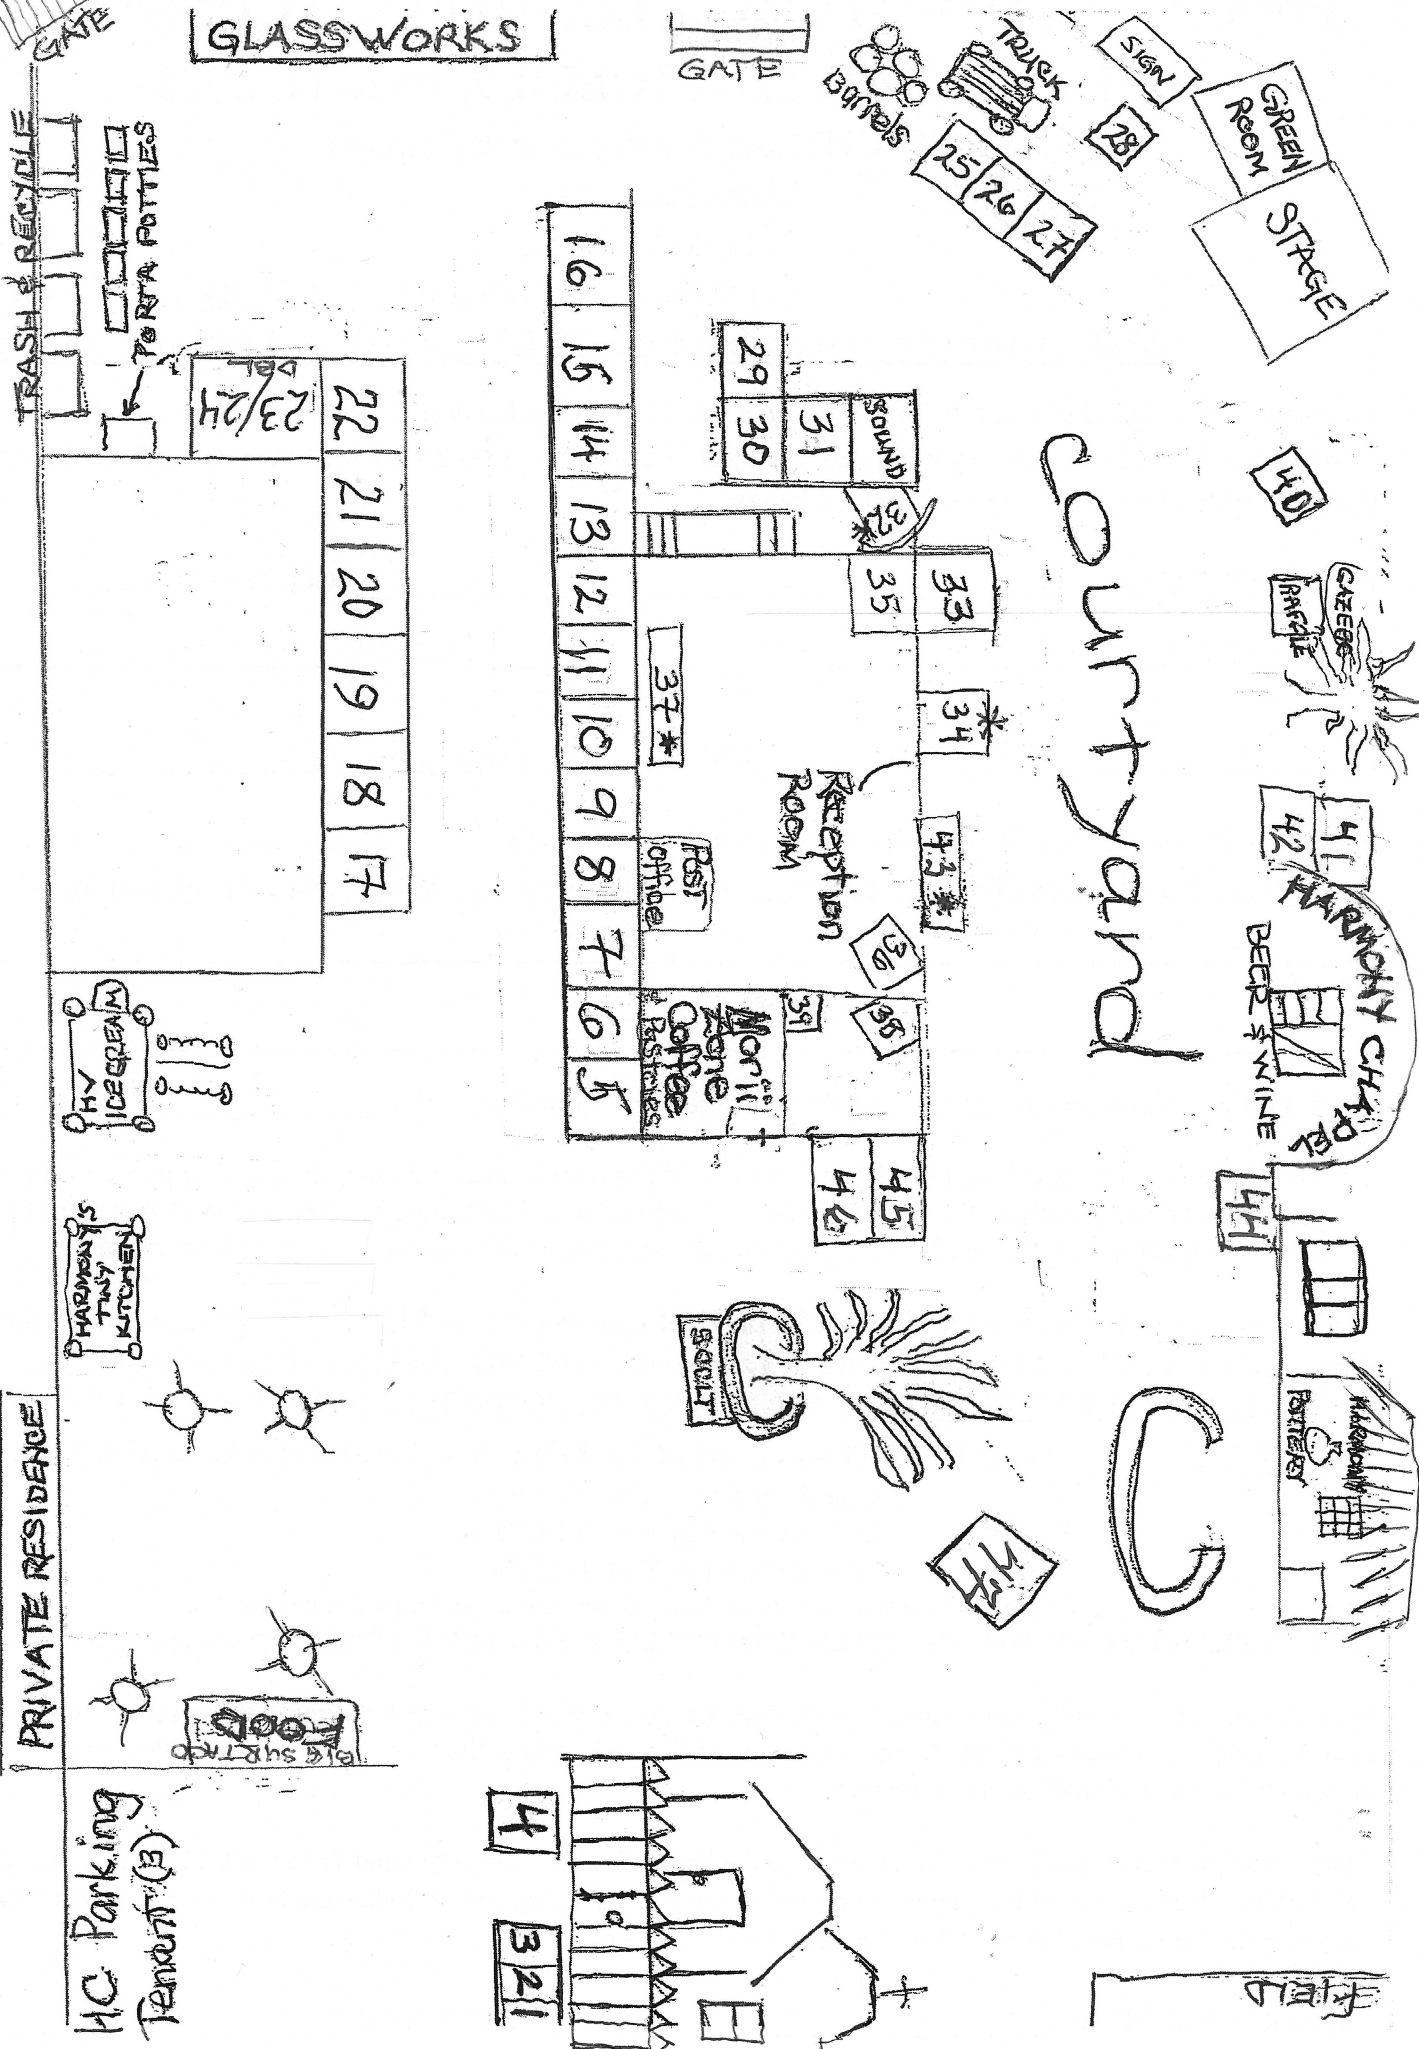

JUNE 5, 2026

MAP IS NOT TO SCALE!
(LISEM) T Y M H

GLASSWORKS

GATE

BARRELS

TRUCK

SIGN

GREEN ROOM

STAGE

TRASH & RECYCLE

PORTA POTTIES

23/24

22 21 20 19 18 17

16 15 14 13 12 11 10 9 8 7 6 5

29 30 31

33 35

34

43

36

38

45 46

North Zone Coffee Restaurant

REST OFFICE

RECEPTION ROOM

37

40

GREEN PARCEL

41 42

HARMONY CHAIR BEER & WINE

44

HARMONY PARTNER

PRIVATE RESIDENCE