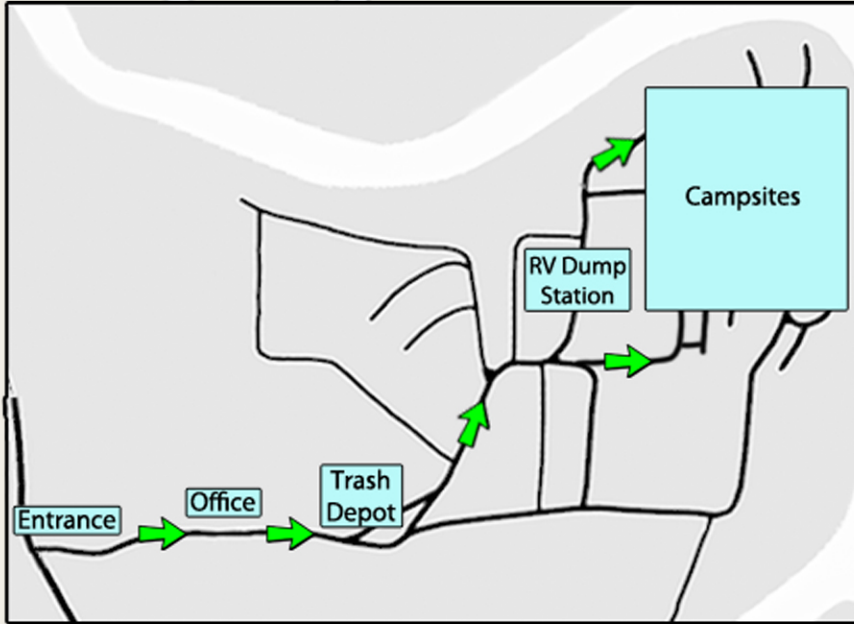

W/E/S Pull-Thru sites: 1B-23B, 96-100, 3X, 189-208 (A+B)
 W/E/S sites: 0, 0A, 1X, 1-35, 145-188, 52-95
 W/E sites: 36-49
 Primitive sites: 101-144
 (W/E/S = Water/Electric/Sewer Hookup)

Wapocoma Campground
 (304)-822-5528
<http://wapocomacampground.com>