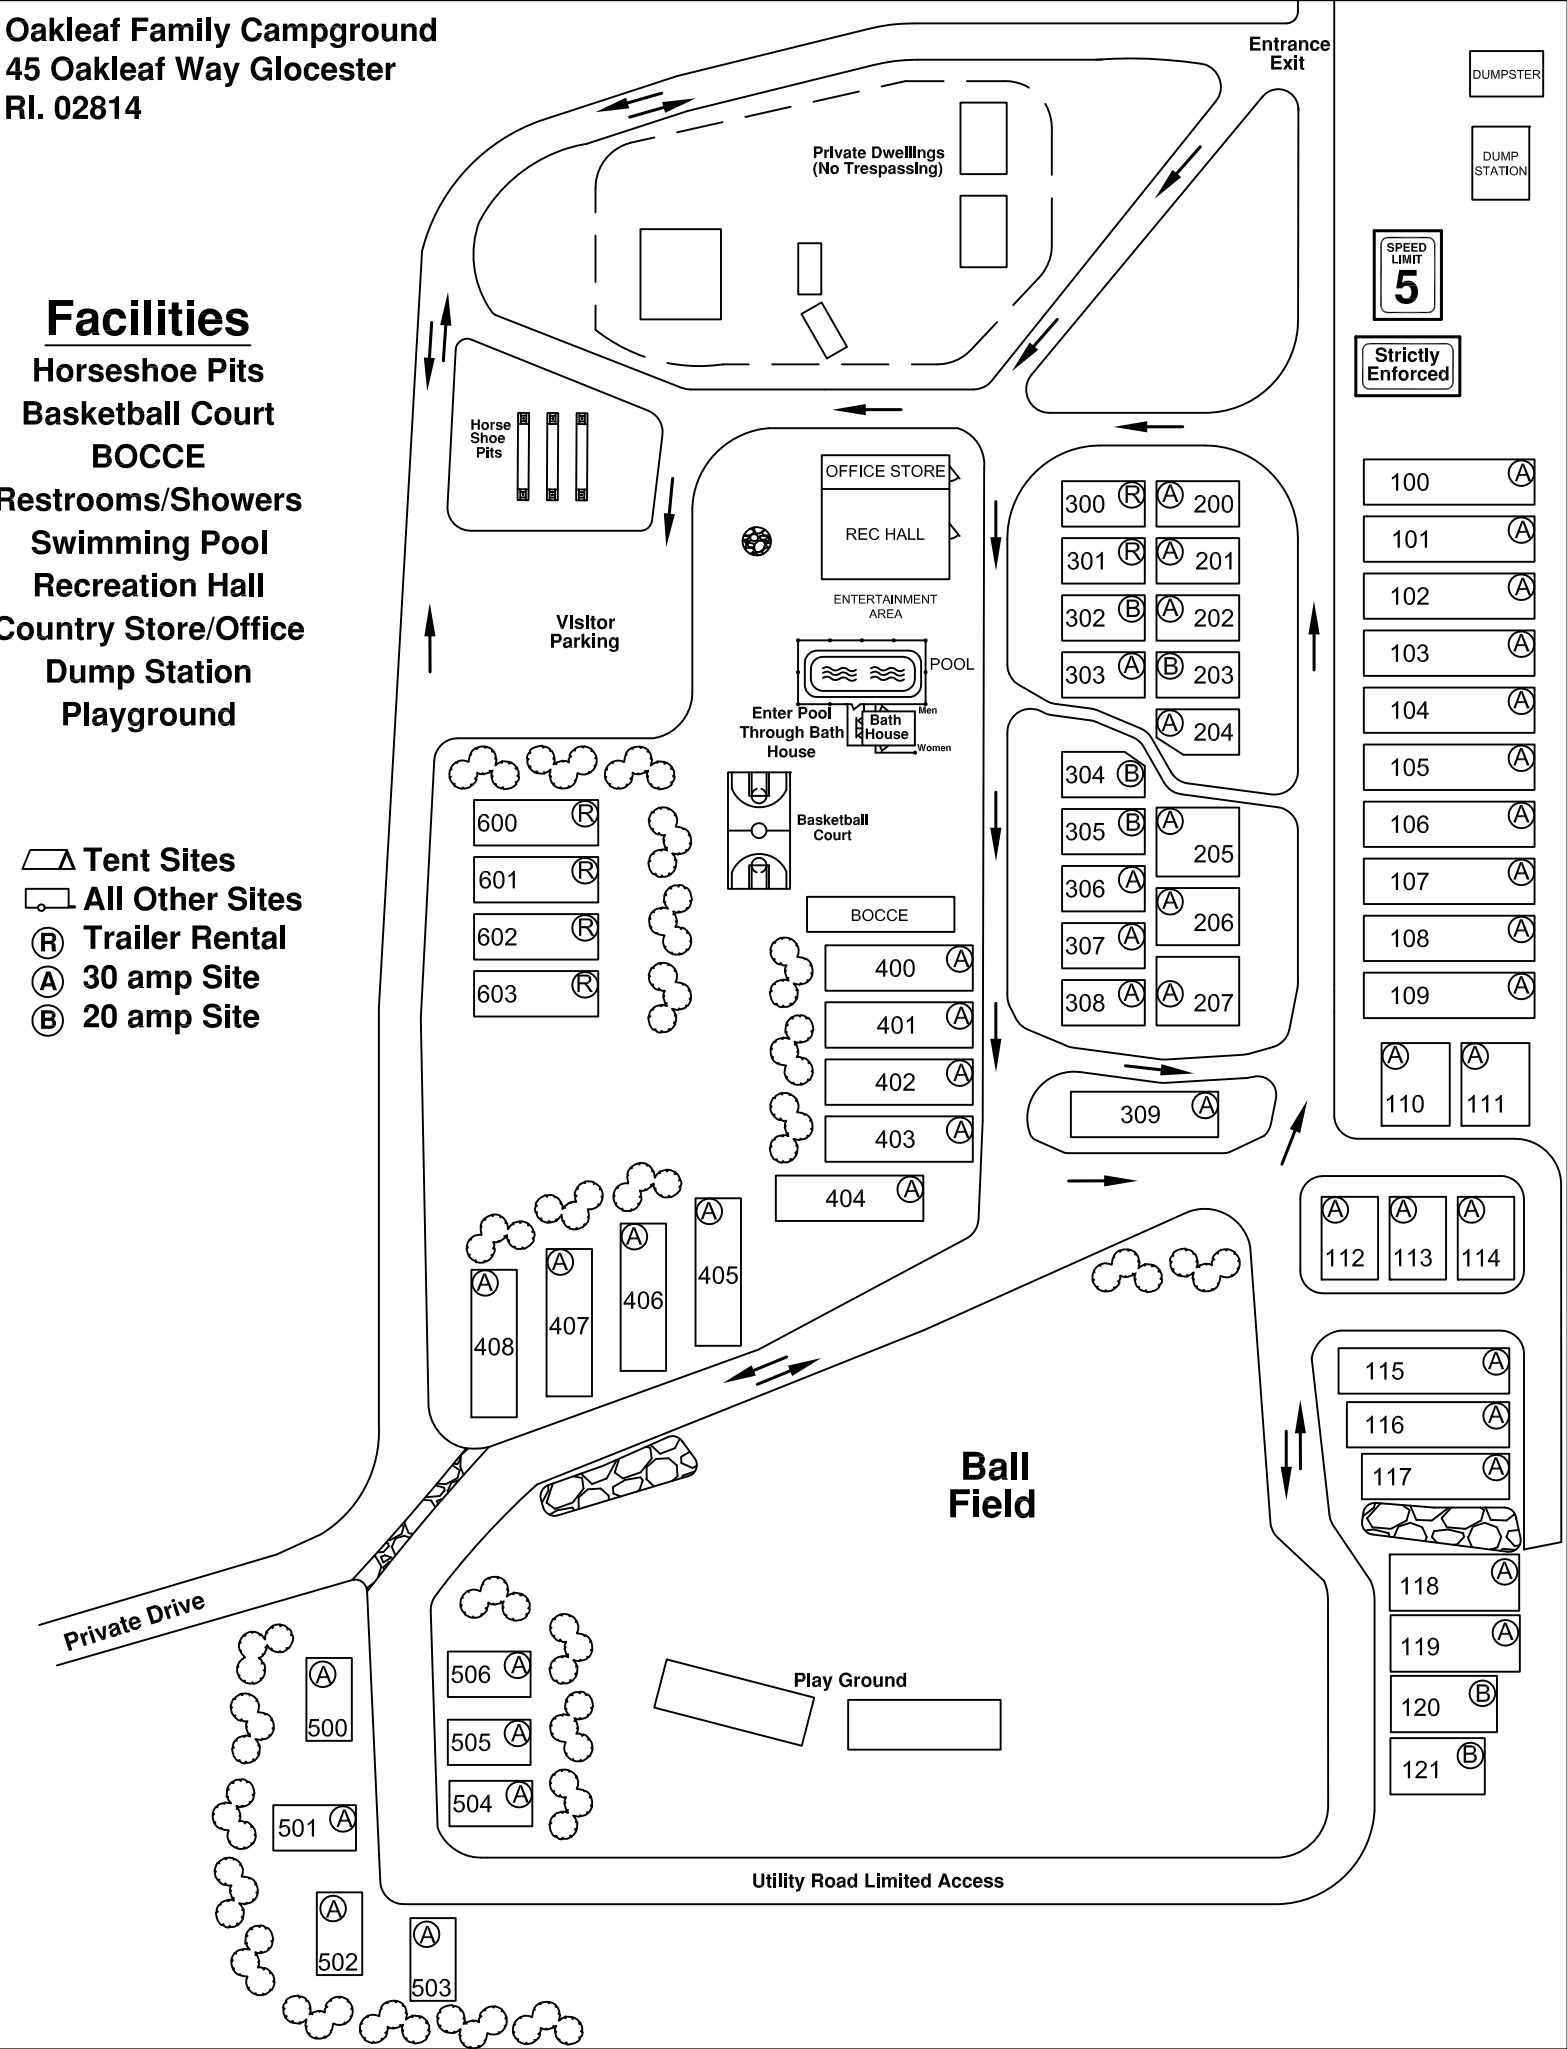

**Oakleaf Family Campground**  
 45 Oakleaf Way Gloucester  
 RI. 02814

**Facilities**

- Horseshoe Pits
- Basketball Court
- BOCCE
- Restrooms/Showers
- Swimming Pool
- Recreation Hall
- Country Store/Office
- Dump Station
- Playground

-  Tent Sites
-  All Other Sites
-  Trailer Rental
-  30 amp Site
-  20 amp Site

Entrance Exit

DUMPSTER

DUMP STATION

SPEED LIMIT 5

Strictly Enforced

100 (A)

101 (A)

102 (A)

103 (A)

104 (A)

105 (A)

106 (A)

107 (A)

108 (A)

109 (A)

505 (A)

506 (A)

Play Ground

Utility Road Limited Access

Private Drive