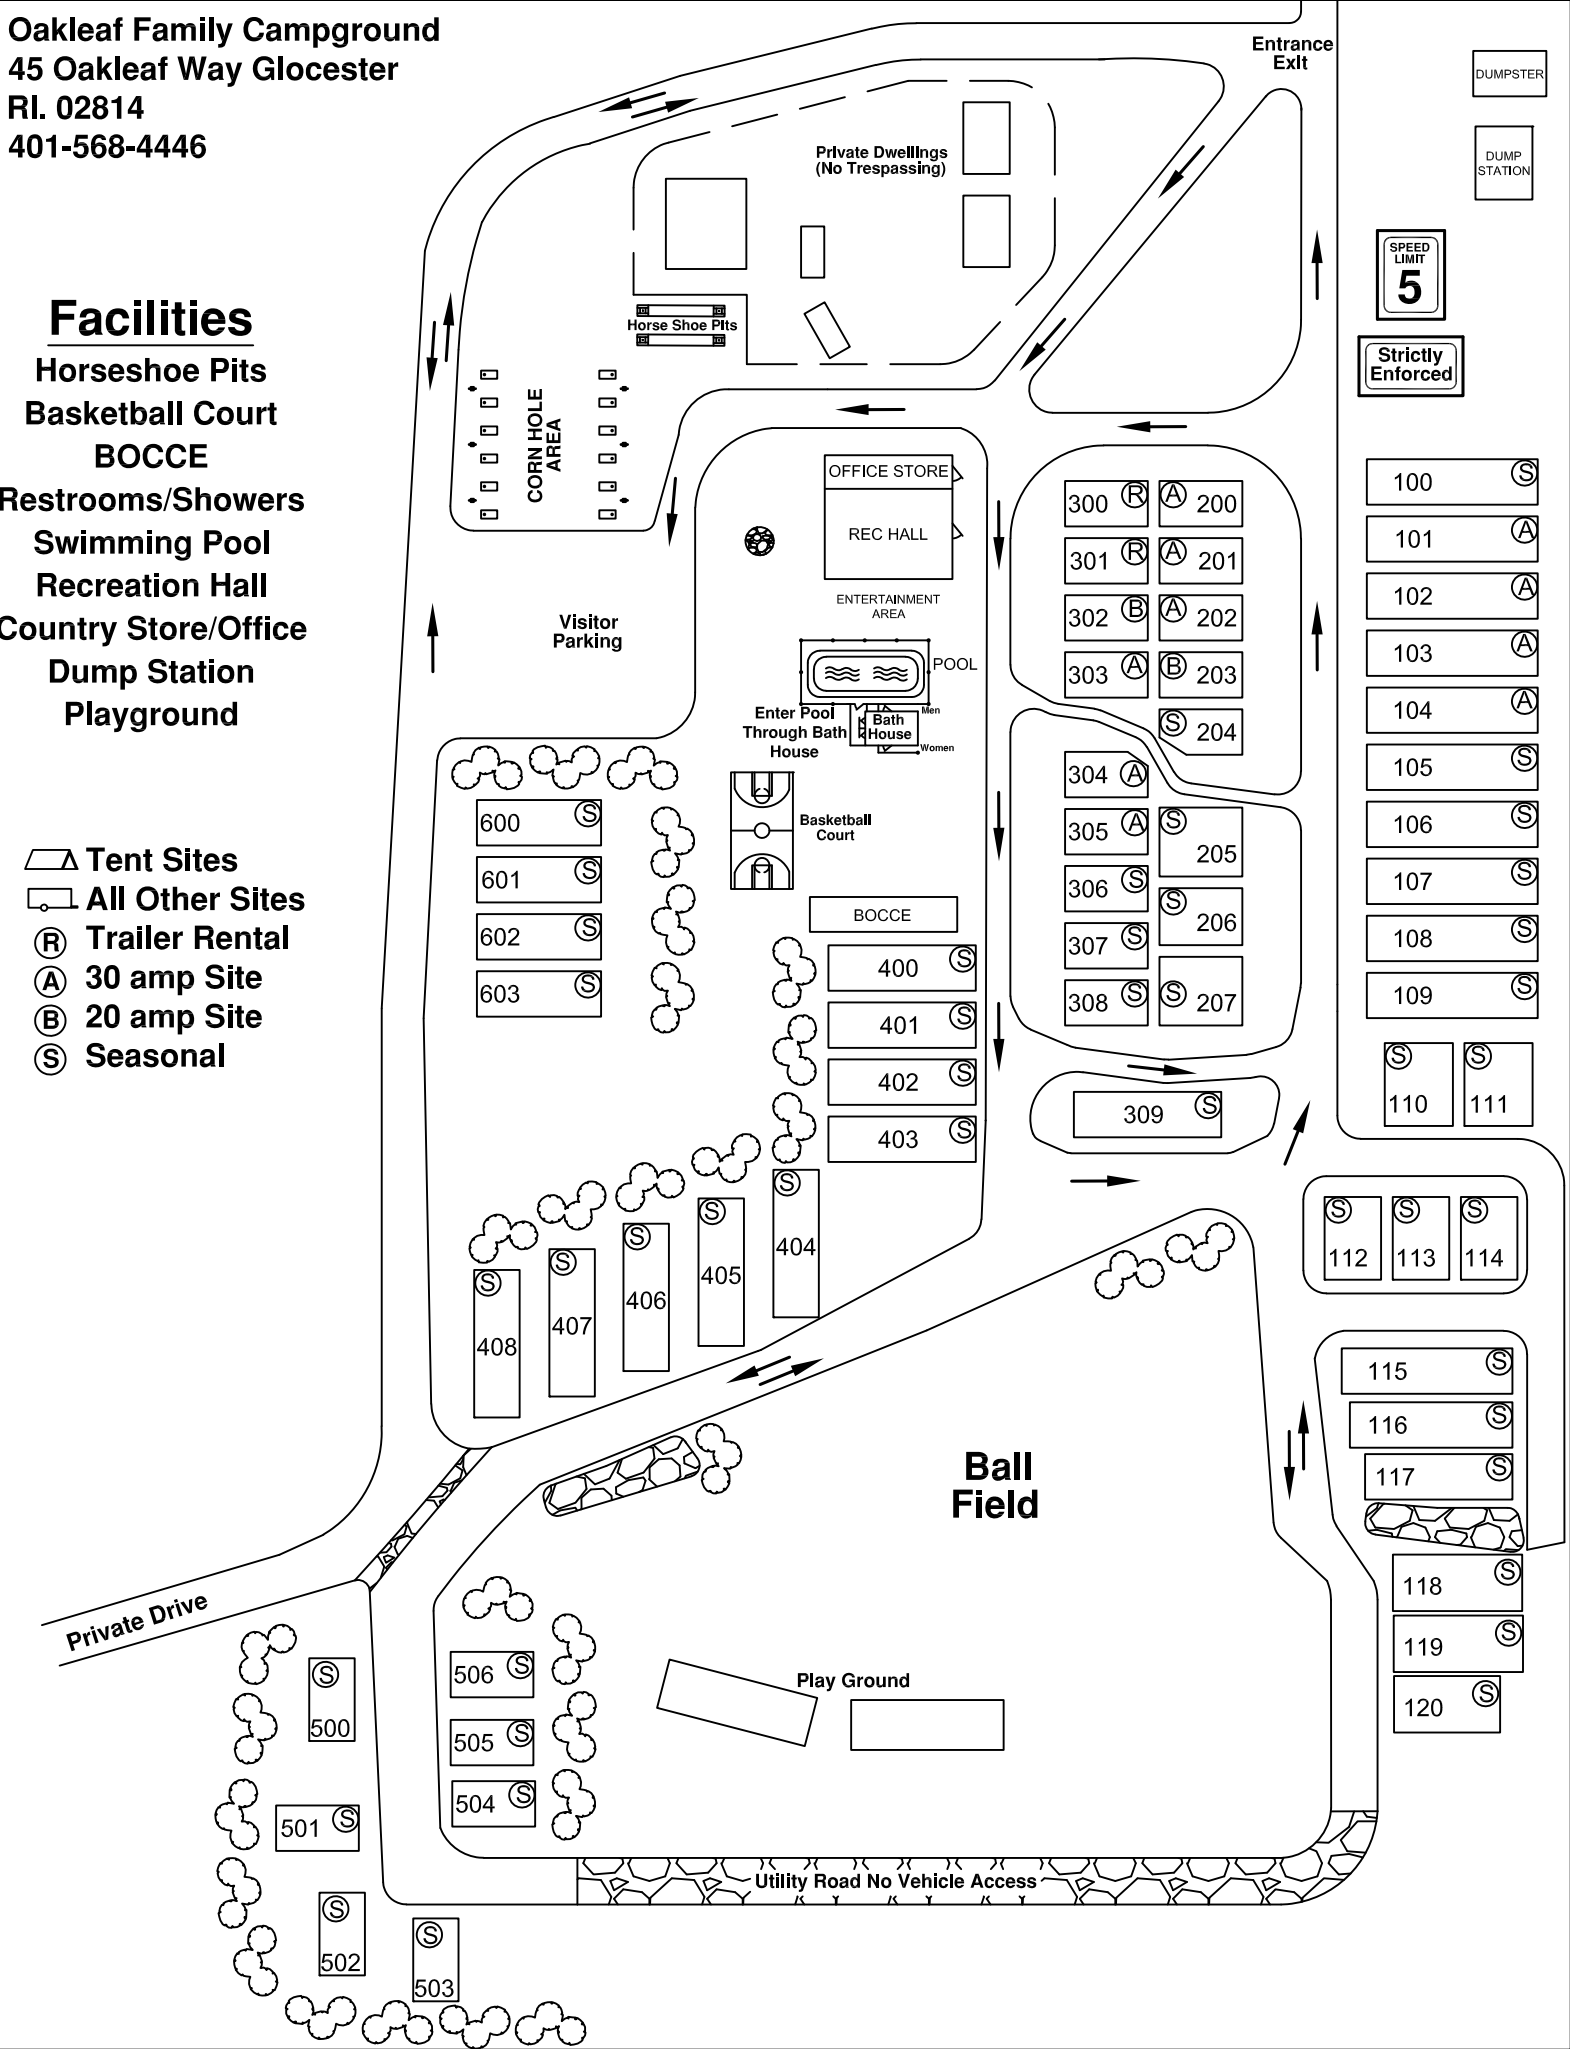

Oakleaf Family Campground
45 Oakleaf Way Gloucester
RI. 02814
401-568-4446

Facilities

- Horseshoe Pits
- Basketball Court
- BOCCE
- Restrooms/Showers
- Swimming Pool
- Recreation Hall
- Country Store/Office
- Dump Station
- Playground

- △ Tent Sites
- All Other Sites
- Ⓜ Trailer Rental
- Ⓐ 30 amp Site
- Ⓑ 20 amp Site
- Ⓢ Seasonal

DUMPSTER

DUMP STATION

SPEED LIMIT
5

Strictly Enforced