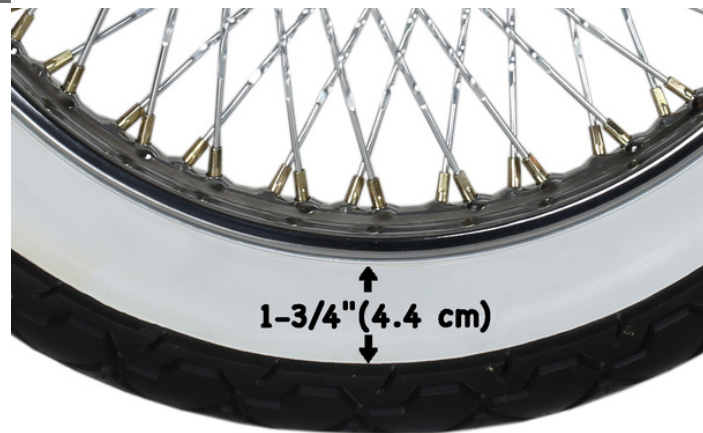

COLORS

red
white
blue
green
orange
black/white

VISIBLE SIZE

COLORS

EURO-CLASSIC

15" WIDE MOTORCYCLE WHITE WALL

- 15 inch Wide Whitewall Insert
Portawall tire sidewall, Trim
- Set of 4
- Visible part 1-3/4" (4,4 cm)
- Safe to use on radial tires
- SKU: PAWM15GW
- UPC: 717775908119

COLORS

red
white
blue
green
orange
black/white

VISIBLE SIZE

COLORS

EURO-CLASSIC

16" MOTORCYCLE WHITE WALL

- 16 inch Whitewall Insert Portawall tire sidewall, Trim
- Set of 4
- Visible part 15/16" (2.8cm)
- Safe to use on radial tires
- SKU: PAWM16W
- UPC: 717775908171