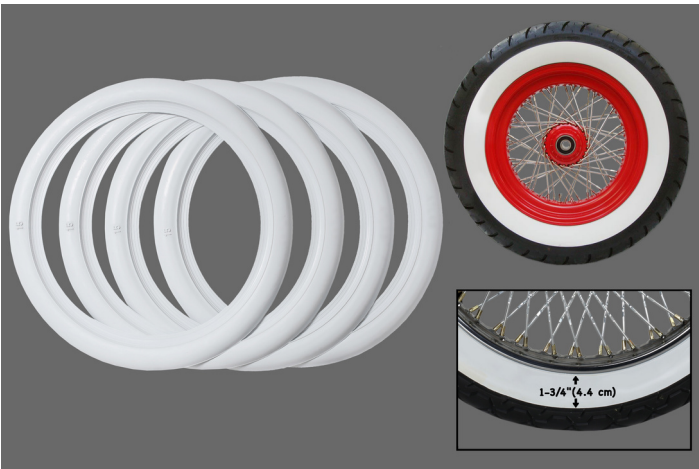

COLORS

red
white
blue
green
orange
black/white

VISIBLE SIZE

COLORS

EURO-CLASSIC

16" MOTORCYCLE WHITE WALL

- 16 inch Whitewall Insert Portawall tire sidewall, Trim
- Set of 4
- Visible part 15/16" (2.8cm)
- Safe to use on radial tires
- SKU: PAWM16W
- UPC: 717775908171

COLORS

red
white
blue
green
orange
black/white

VISIBLE SIZE

COLORS

EURO-CLASSIC

16" WIDE MOTORCYCLE WHITE WALL

- 16 inch Wide Whitewall Insert
Portawall tire sidewall, Trim
- Set of 4
- Visible part 1-3/4" (4,4 cm)
- Safe to use on radial tires
- SKU: PAWM16GW
- UPC: 717775908188