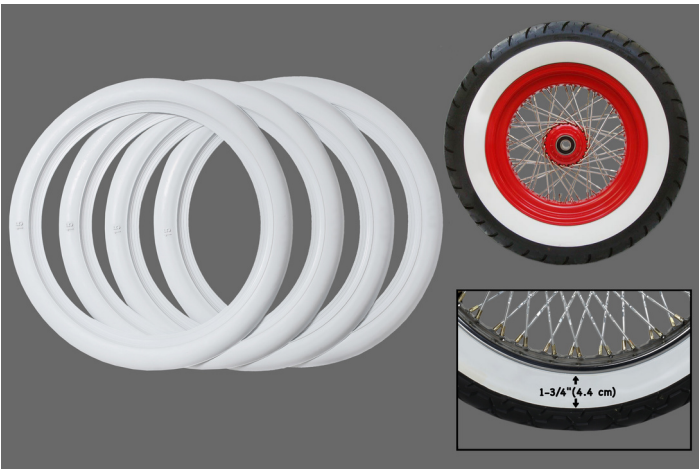

COLORS

red
white
blue
green
orange
black/white

VISIBLE SIZE

COLORS

EURO-CLASSIC

15" WIDE MOTORCYCLE WHITE WALL

- 15 inch Wide Whitewall Insert
Portawall tire sidewall, Trim
- Set of 4
- Visible part 1-3/4" (4,4 cm)
- Safe to use on radial tires
- SKU: PAWM15GW
- UPC: 717775908119

COLORS

red
white
blue
green
orange
black/white

VISIBLE SIZE

COLORS

EURO-CLASSIC

16" MOTORCYCLE WHITE WALL

- 16 inch Whitewall Insert Portawall tire sidewall, Trim
- Set of 4
- Visible part 15/16" (2.8cm)
- Safe to use on radial tires
- SKU: PAWM16W
- UPC: 717775908171

COLORS

red
white
blue
green
orange
black/white

VISIBLE SIZE

COLORS

EURO-CLASSIC

16" WIDE MOTORCYCLE WHITE WALL

- 16 inch Wide Whitewall Insert
Portawall tire sidewall, Trim
- Set of 4
- Visible part 1-3/4" (4,4 cm)
- Safe to use on radial tires
- SKU: PAWM16GW
- UPC: 717775908188