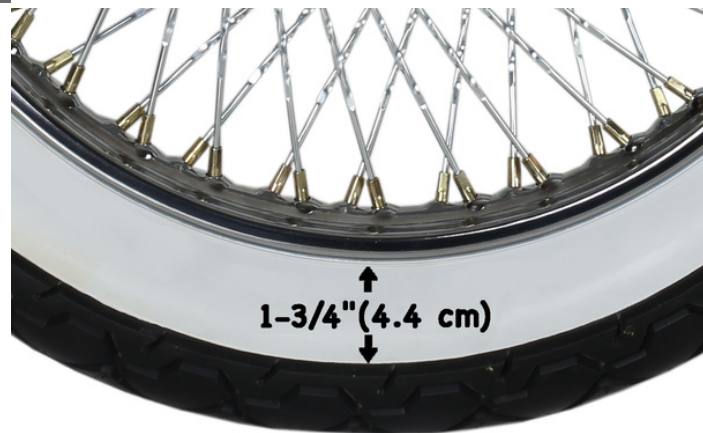

VISIBLE SIZE