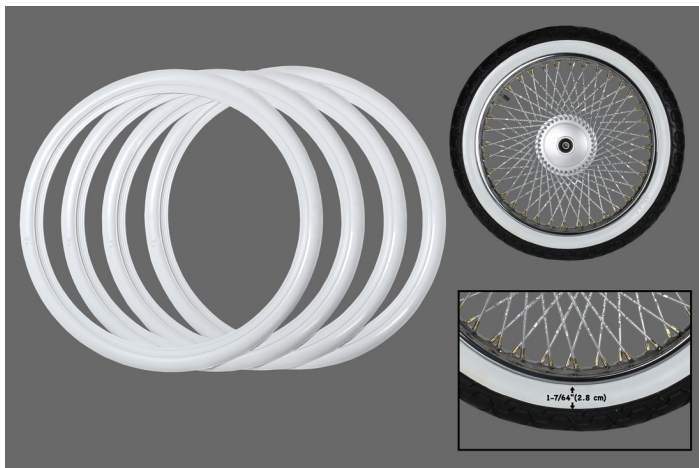

COLORS

red
white
blue
green
orange
black/white

VISIBLE SIZE

COLORS

EURO-CLASSIC

16" WIDE MOTORCYCLE WHITE WALL

- 16 inch Wide Whitewall Insert
Portawall tire sidewall, Trim
- Set of 4
- Visible part 1-3/4" (4,4 cm)
- Safe to use on radial tires
- SKU: PAWM16GW
- UPC: 717775908188

COLORS

red
white
blue
green
orange
black/white

VISIBLE SIZE

COLORS

EURO-CLASSIC

COLORS

red
white
blue
green
orange
black/white

VISIBLE SIZE