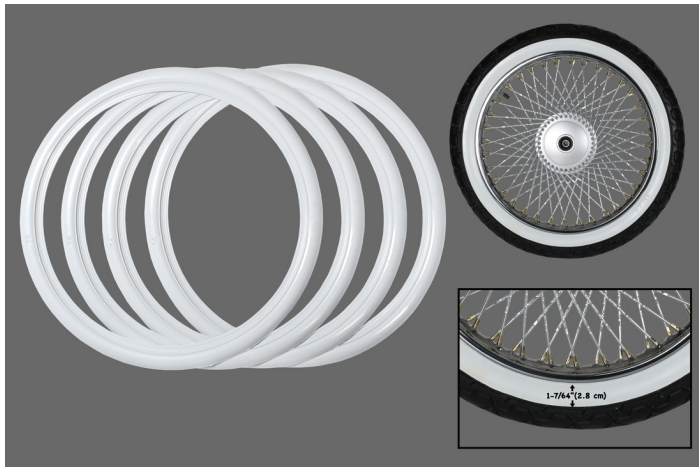

COLORS

red
white
blue
green
orange
black/white

VISIBLE SIZE

COLORS

EURO-CLASSIC

15" WIDE MOTORCYCLE WHITE WALL

- 15 inch Wide Whitewall Insert
Portawall tire sidewall, Trim
- Set of 4
- Visible part 1-3/4" (4,4 cm)
- Safe to use on radial tires
- SKU: PAWM15GW
- UPC: 717775908119

COLORS

red
white
blue
green
orange
black/white

VISIBLE SIZE

COLORS

EURO-CLASSIC

16" MOTORCYCLE WHITE WALL

- 16 inch Whitewall Insert Portawall tire sidewall, Trim
- Set of 4
- Visible part 15/16" (2.8cm)
- Safe to use on radial tires
- SKU: PAWM16W
- UPC: 717775908171

COLORS

red
white
blue
green
orange
black/white

VISIBLE SIZE

COLORS

EURO-CLASSIC

16" WIDE MOTORCYCLE WHITE WALL

- 16 inch Wide Whitewall Insert
Portawall tire sidewall, Trim
- Set of 4
- Visible part 1-3/4" (4,4 cm)
- Safe to use on radial tires
- SKU: PAWM16GW
- UPC: 717775908188