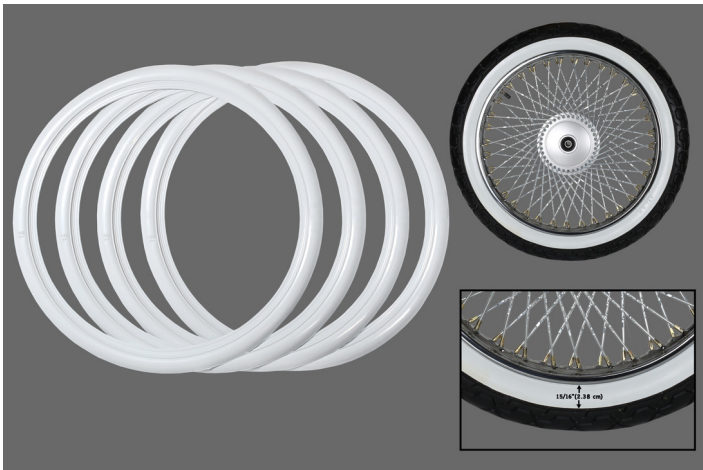

15" MOTORCYCLE WHITE WALL

- 15 inch Whitewall Insert Portawall tire sidewall, Trim
- Set of 4
- Visible part 15/16" (2.38cm)
- Safe to use on radial tires
- SKU: PAWM15W
- UPC: 717775908102

COLORS

red
white
blue
green
orange
black/white

VISIBLE SIZE

COLORS

EURO-CLASSIC