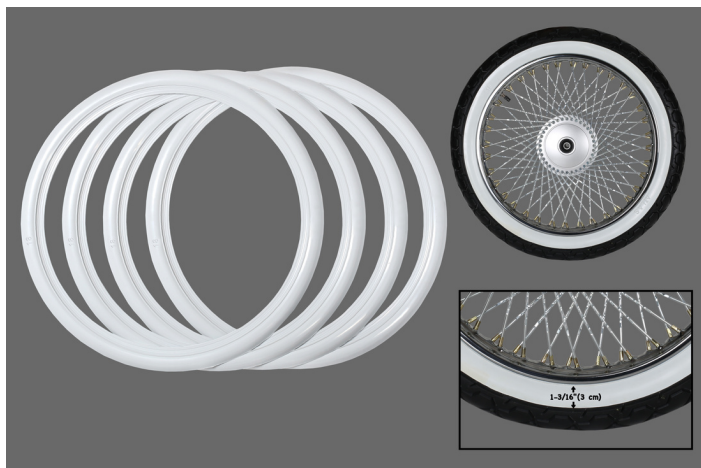

COLORS

red
white
blue
green
orange
black/white

VISIBLE SIZE

18" MOTORCYCLE WHITE WALL

- 18 inch Whitewall Insert Portawall tire sidewall, Trim
- Set of 4
- Visible part 15/16" (2.8cm)
- Safe to use on radial tires
- SKU: PAWM18W
- UPC: 717775908317

COLORS

EURO-CLASSIC