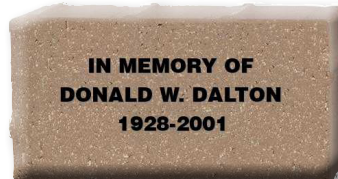

Ordering Process

For your convenience, attached to this flyer is an order form. Fill out the attached portion, with payment and drop off or mail to:

Cocoa Elks Lodge #1532
315 Florida Ave.
Cocoa FL 32922

To order online please visit:
thatsmybrick.com/cocoaelks1532

Graphics and Logos

That's My Brick!® can create a truly unique brick for you or your company. See examples below, all approved images can be found at:

thatsmybrick.com/cocoaelks1532/graphics.php

Add a Custom or Business Logo to your Brick
Get your image APPROVED by That's My Brick!®
before placing your order.

Please email info@thatsmybrick.com with:

1) Black & White, High Resolution file of your Custom/Business Logo
  2) Please note that it is for "cocoaelks1532"
2. That's My Brick!® will respond with next steps and $15 Custom Graphic Fee.

Contact Information

Questions? Contact:
Cocoa Elks Lodge
321-631-1434

Brick Options

4 x 8 Bricks

1. 3 lines of 18 character personalization
   - 3 lines of 10 character personalization.
2. With graphic available on left or right side

4x8 Gray Brick w/out Graphic