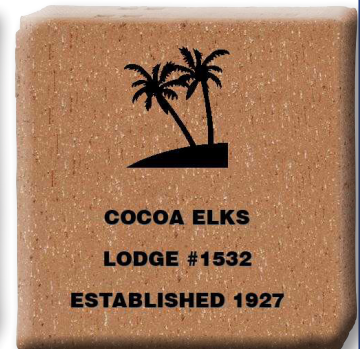

## 4 x 8 Bricks

- 3 lines of 18 character personalization
  - 3 lines of 10 character personalization.
- With graphic available on left or right side

4x8 Gray Brick w/out Graphic

4x8 Red Brick w/ Graphic

## 8 x 8 Bricks

- 6 lines of 18 character personalization
  - 3 lines of 18 character personalization.
- With graphic available on top or bottom

8x8 Tumbleweed Brick w/out Graphic

8x8 Nutmeg Brick w/ Graphic