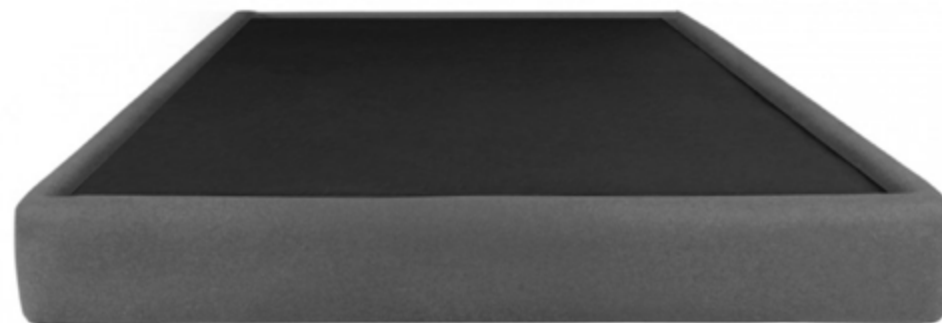

CALIFORNIA

CALIFORNIA HEADBORAD

Cabecera

Marco de madera y tela

Color gris

INDIVIDUAL 114x162

CHG103G

MATRIMONIAL 144x202

CHG105G

KING SIZE 214x202

CHG101G

QUEEN SIZE 169x202

CHG099G

Color negro

INDIVIDUAL 114x162

CHG103N

MATRIMONIAL 144x202

CHG105N

KING SIZE 214x202

CHG101N

QUEEN SIZE 169x202

CHG099N

CALIFORNIA BASE

Base de cama

Marco de madera y tela

Color gris

INDIVIDUAL 114x162

CHG104G

MATRIMONIAL 144x202

CHG106G

KING SIZE 214x202

CHG102G

QUEEN SIZE 169x202

CHG100G

Color negro

INDIVIDUAL 114x162

CHG104N

MATRIMONIAL 144x202

CHG106N

KING SIZE 214x202

CHG102N

QUEEN SIZE 169x202

CHG100N