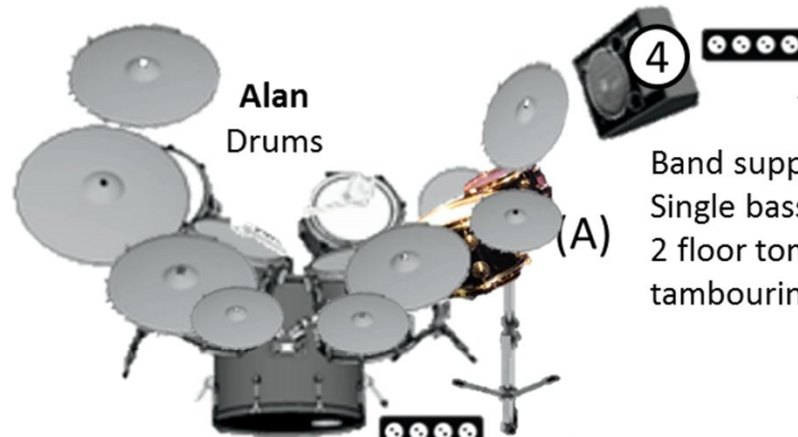

No Backline
Provided

Band supplied kit: DW Custom
Single bass drum, snare, 4 rack toms.
2 floor toms, 7 cymbals, hi-hat,
tambourine (on-stand), cow bell

Inputs:

- | | |
|-------------------------|---|
| 1. Kick Drum – mic | 8. Drum Overhead Right – mic |
| 2. Snare Top – mic | 9. Drum Overhead Left – mic |
| 3. Hi-Hat – mic | 10. Bass Guitar – D.I. |
| 4. Rack Tom 1 – mic | 11. Guitar Left – mic |
| 5. Rack Tom 2 – mic | 12. Guitar Middle – FOH 1/2 volume as 11. Guitar Left |
| 6. Stand Toms (A) – mic | 13. Lead Vocal – mic |
| 7. Floor Tom – mic | 14. Backing Vocal – FOH 1/2 volume as 13. Lead Vocal |

Monitor Mix:

1. 100% backing vocals,
80% lead vocals
2. 100% lead vocals,
80% backing vocals
3. 100% lead vocals,
80% lead guitar
4. 100% lead vocals,
80% lead guitar
60% bass