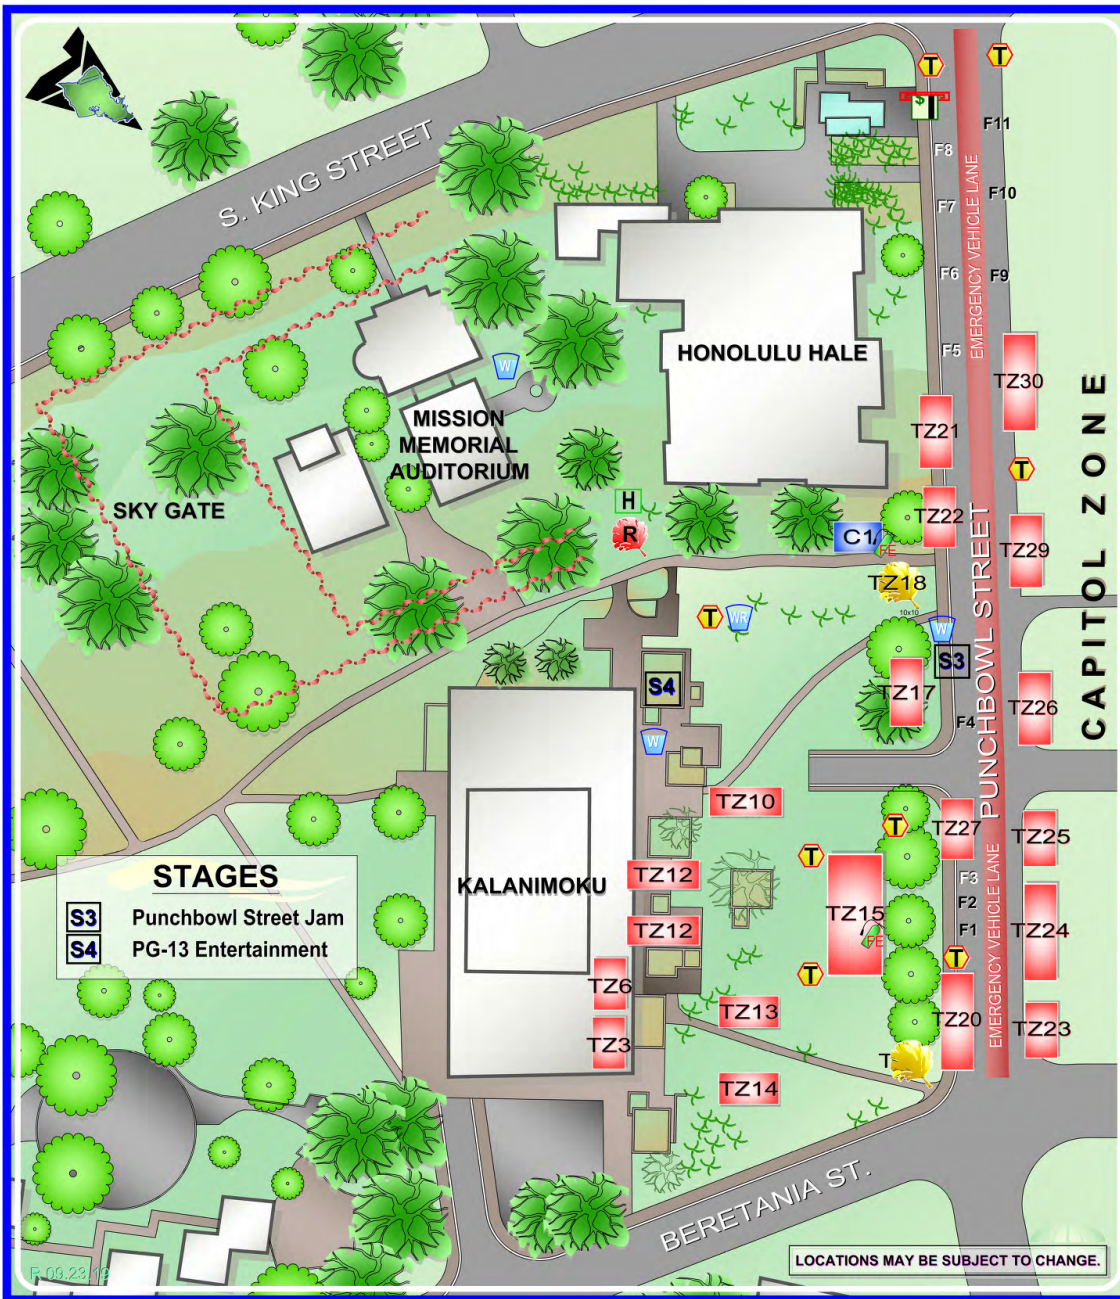

2019 CHILDREN & YOUTH DAY CAPITOL SITE MAP

- | | |
|---|--|
| 1 Bayer Vegetables and Insects | 25 Ronald McDonald House of Charities |
| 2 Cosplay Jurassic Jeep | 26 McDonald's Happy Meal Tent |
| 3 Green Zone | 26A McDonald's Supply Tent |
| 3A Cosplay Ghostbusters Ectomobile | 29 Information |
| 4 Event Check-In | 30A Summit Media |
| 5 Kokua Hawaii & Menehune Water Supply | 30B Summit Media Vehicle |
| 6 Volunteer Hospitality Food | 31 Children's Interactive Activities |
| 7 Backstage | 32 Peri-Natal Zone (0-3) |
| 9 Kanoe Club | 33 Early Learning Zone (3 - 5yrs.) |
| 12 Cultural Zone | 34 Honolulu Bulls Soccer Stadium |
| 14 Scouting Zone | 35 Entertainer's Area |
| 15 Children's Interactive Activities | 36 Olelo Community Media |
| 16 Kaiser Permanente | 37 Goodie Bags |
| 17 First Aid Station | 38 Goodie Bags |
| 18 Information | 39 Keiki Car Seat Check-Up |
| 20 Team Magma Robotics | 40 Kama'aina Kids |
| 21 Children's Interactive Activities | 42 Keiki Obstacle Course |
| 22 i9 Sports | 43 First Tee of Hawaii |
| 23 Meadow Gold Dairies | 43A First Tee of Hawaii |
| 24 United States Tennis Association | Box Truck (22ft x 7.8ft) |

MAPS PROVIDED BY:

LOCATIONS MAY BE SUBJECT TO CHANGE.

2019 CHILDREN & YOUTH DAY TEEN ZONE MAP

- | | |
|--|--|
| TZ3 Youth Challenge | TZ23 McDonald's |
| TZ5 Information | TZ24 Golden State Truck |
| TZ6 Volunteer Hospitality | TZ24 Lowriders Pride |
| TZ10 Wild One Obstacle Courses | TZ25 Car Club |
| TZ12 Oahu Pickle Ball Courts | TZ25 Project |
| TZ13 Knockerball Hawaii | TZ26 Vision Screening |
| TZ14 Mauna Loa Helicopters | TZ26 AMR Ambulance |
| TZ15 Teen Zone Activities | TZ27 Civil Air Patrol |
| TZ17 S3 Backstage | TZ29 Kama'aina Kids |
| TZ18 Information | TZ30 Ropes Course |
| TZ20 Aloha Shelby & Mustang | TZ30 Hawaii News Now |
| TZ21 Car Club | C1 Rail and Transportation Zone |
| TZ21 Honolulu Police Department | |
| TZ22 Kama'aina Kids Climbing Wall | |