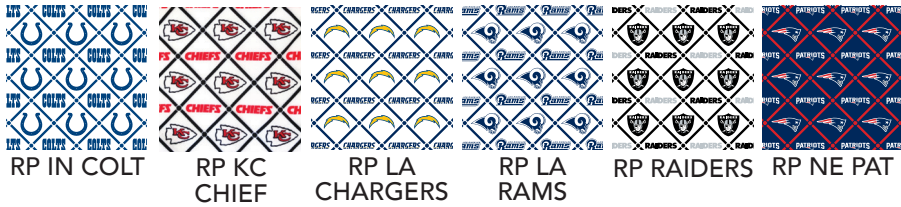

GET THEM BEFORE
THEY'RE GONE!!!

In partnership with

michaelson entertainment

RP ATL
FALC

RP BALT
RAV

RP CAR
PAN

RP CHI
BEARS

RP DAL
COW

RP DEN
BRON

RP DET
LION

RP GB
PACK

RP IN COLT

RP KC
CHIEF

RP LA
CHARGERS

RP LA
RAMS

RP RAIDERS