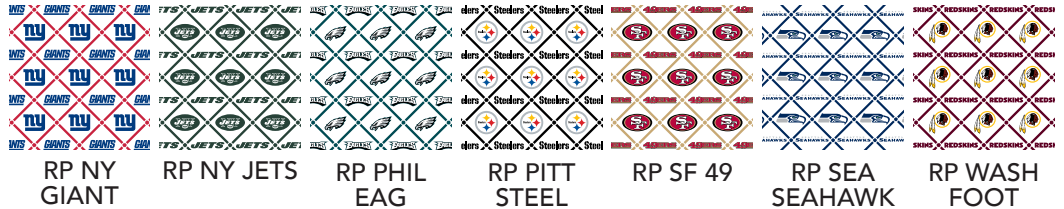

GET THEM BEFORE
THEY'RE GONE!!!

In partnership with

michaelson entertainment

RP ATL
FALC

RP BALT
RAV

RP CAR
PAN

RP CHI
BEARS

RP DAL
COW

RP DEN
BRON

RP DET
LION

RP GB
PACK

RP IN COLT

RP KC
CHIEF

RP LA
CHARGERS

RP LA
RAMS

RP RAIDERS

RP NE PAT

RP NFL LOGO
FRONT BACK

RP NY
GIANT

RP NY JETS

RP PHIL
EAG

RP PITT
STEEL

RP SF 49

RP SEA
SEAHAWK

RP WASH
FOOT

RP BOS RS

RP CHI
CUBS

RP CHI SOX

RP DET
TIGER

RP HOUS
AST

RP KC ROY

RP LA
DODGERS