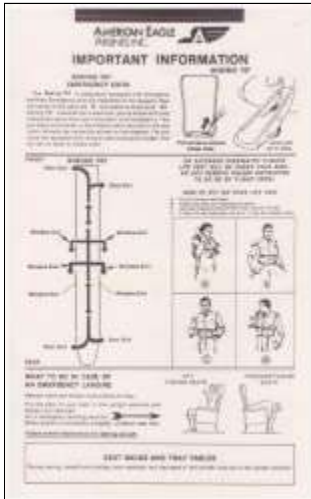

Airline/Operator: American Eagle Airlines **Aircraft Type:** B707
Country: USA **Source:** BD **Card Type:** Cardboard **Date:** 1980
Form/Reference: 2-80 **Size (CM):** 28cm x 17cm **Pages:** 2
Acquired: July 16, 2024 **Publisher:** Airline

[530] ID #: 502