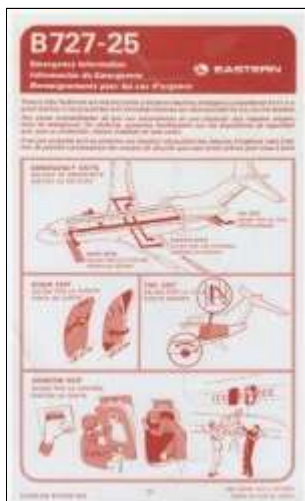

Airline/Operator: Eastern Airlines **Aircraft Type:** B727
Country: USA **Aircraft Model:** B727-25 **Source:** BD
Card Type: Plastic **Date:** 1975 **Form/Reference:** OPR 252 Rev 2/75
Size (CM): 26cm x 15.5cm **Pages:** 2 **Acquired:** June 14, 2022
Publisher: Airline