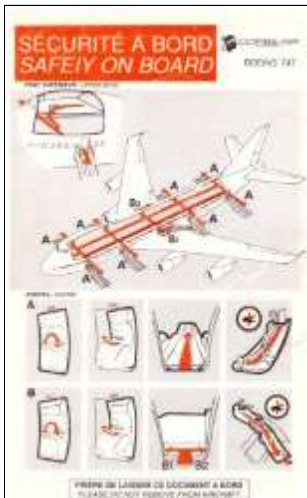

Airline/Operator: Corse-Air International **Aircraft Type:** B747
Country: France **Source:** BD **Card Type:** Glossy **Pages:** 2
Publisher: Airline