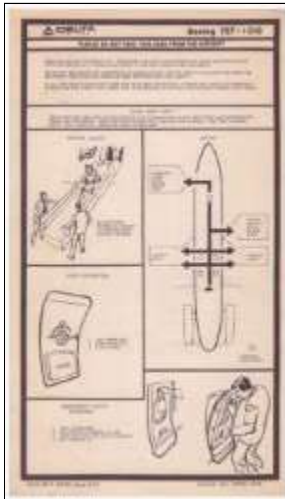

Airline/Operator: Delta Air Lines **Aircraft Type:** B727
Country: USA **Aircraft Model:** B727-100 **Source:** BD
Card Type: Cardboard **Date:** 1972
Form/Reference: Form 0412-80353 Card 8-72
Size (CM): 24cm x 14cm **Pages:** 2 **Acquired:** October 14, 2021
Publisher: Airline

[1008] ID #: 943