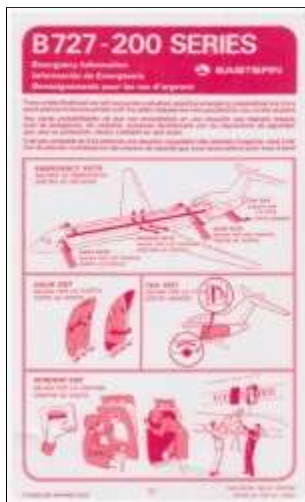

[1093] ID #: 1021

Airline/Operator: Eastern Airlines **Aircraft Type:** B727
Country: USA **Aircraft Model:** B727-200 Series **Source:** BD
Card Type: Plastic **Date:** 1975 **Form/Reference:** OPR-252 Rev 4/75
Size (CM): 26cm x 15.5cm **Pages:** 2 **Acquired:** January 1, 2018
Publisher: Airline

[1094] ID #: 1022