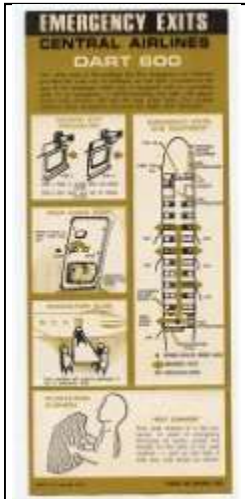

Airline/Operator: Central Airlines **Aircraft Type:** CV600 **Country:** USA
Source: EB **Card Type:** Glossy **Pages:** 2 **Publisher:** Airline

[852] ID #: 791