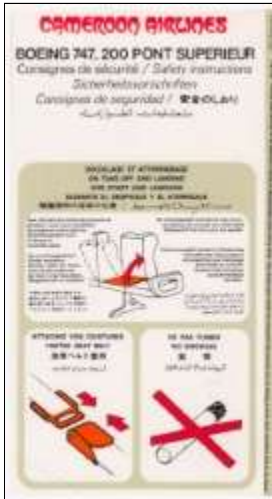

Airline/Operator: Cameroon Airlines **Aircraft Type:** B747
Country: Cameroon **Aircraft Model:** B747-200 **Source:** BD
Card Type: Glossy **Form/Reference:** Upper Deck
Size (CM): 21cm x 12.5cm **Pages:** 4 **Acquired:** January 1, 2019
Notes: Bifold **Publisher:** Airline

[801] ID #: 2586