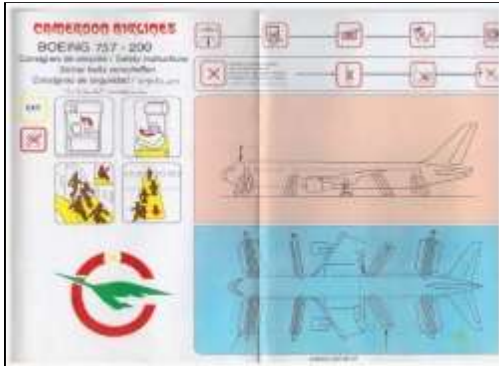

[802] ID #: 744

Airline/Operator: Cameroon Airlines
Aircraft Type: B757 **Country:** Cameroon
Aircraft Model: B757-200 **Source:** BD
Card Type: Glossy
Form/Reference: Edition 340 68 57
Size (CM): 30cm x 21cm **Pages:** 2
Acquired: July 1, 2024 **Publisher:** Airline

[803] ID #: 745