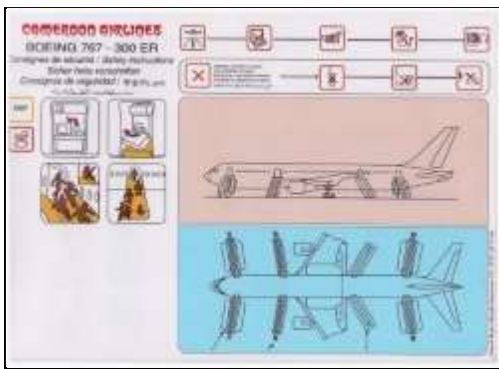

Airline/Operator: Cameroon Airlines
Aircraft Type: B767 **Country:** Cameroon
Aircraft Model: B767-300ER **Source:** BD
Card Type: Laminated **Size (CM):** 30cm x 21cm
Pages: 2 **Acquired:** November 1, 2018
Publisher: Airline

[804] ID #: 746