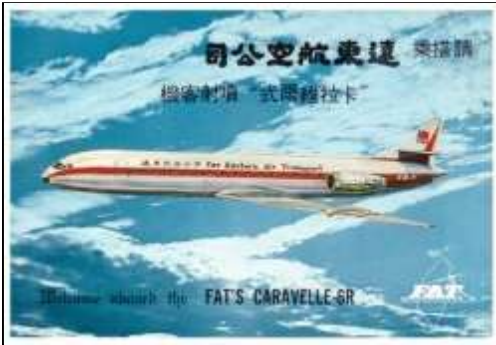

[511] ID #: 451

Airline: EuroAtlantic Airways **Aircraft:** B757

Country: Portugal **Size:** C **Publisher:** Airline

[512] ID #: 458

Airline: Evergreen International **Aircraft:** B747 **Country:** USA **Size:** S **Publisher:** Airline

[513] ID #: 698

Airline: Evergreen International **Aircraft:** DC-8

Country: USA **Size:** S **Publisher:** Airline

[514] ID #: 867

Airline: FAT Far Eastern Air Transport **Aircraft:** Caravelle **Country:** Taiwan **Size:** C
Publisher: Airline