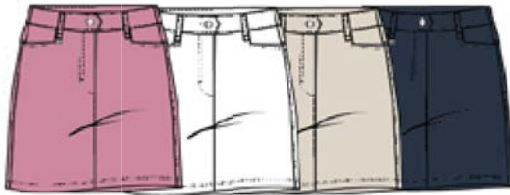

JACQUARD KNIT LIVCOOL
91% NYLON
9% SPANDEX

XS-XXL

17101-CHERRY 400-NAVY 100-WHITE

MONROE SKORT **NV2618622**

4-WAY STRETCH WOVEN
92% POLYESTER
8% SPANDEX

XS-XXL

19110-CASHMERE-ROSE 100-WHITE 142-CREAM 400-NAVY