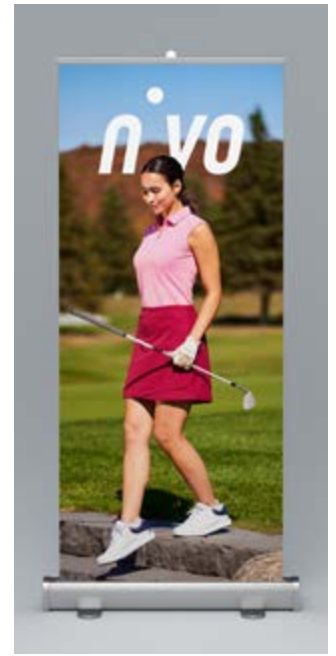

CUSTOM VISUALS DESIGNED TO GUARANTEE THE BEST IMPACT IN STORE.

You can easily place your orders for POPs directly on the order form. Please note that the images are subject to change.