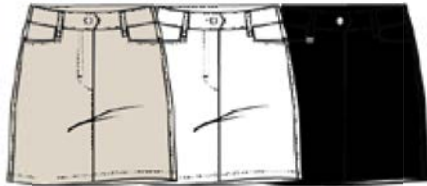

XS-XXL

100-WHITE 14101-MEDITERRANEA 001-BLACK

MONROE SKORT NV2618622

4-WAY STRETCH WOVEN

92% POLYESTER
8% SPANDEX

XS-XXL

142-CREAM 100-WHITE 001-BLACK

MARIKA II NV4211620