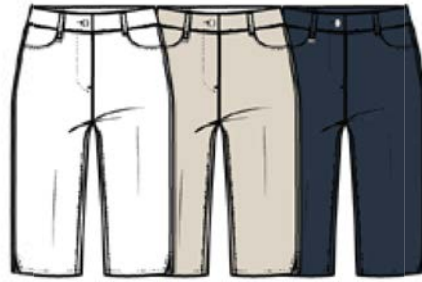

100-WHITE

142-CREAM

400-NAVY

NALINI LONG - short

NV4211311

2-WAY STRETCH TWILL
100% POLYESTER

XS-XXL