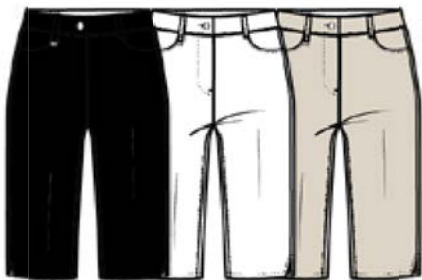

001-BLACK

100-WHITE

142-CREAM

NALINI LONG - short

NV4211311

2-WAY STRETCH TWILL
100% POLYESTER
XS-XXL

001-BLACK

142-CREAM

100-WHITE

NESSA PANT

NV2618400

2-WAY STRETCH TWILL
100% POLYESTER
XS-XXL