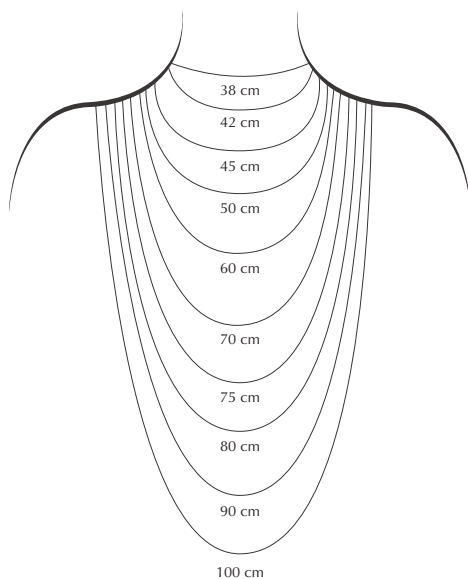

Necklace size chart

LENGTH (cm)	LENGTH (in)
38	15
42	16.5
45	17.7
50	19.7
60	23.6
70	27.6
75	29.5
80	31.5
90	35.4
100	39.4

Note: The diagram is a general guideline, as sizing and fit may vary from person to person.