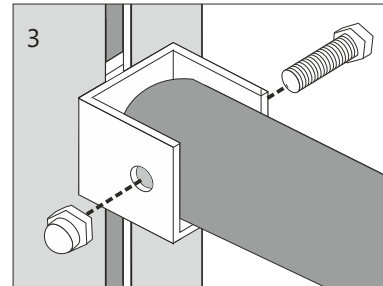

www.itsagoal.co.uk
SPARE PARTS TEL: 0114 242 4244