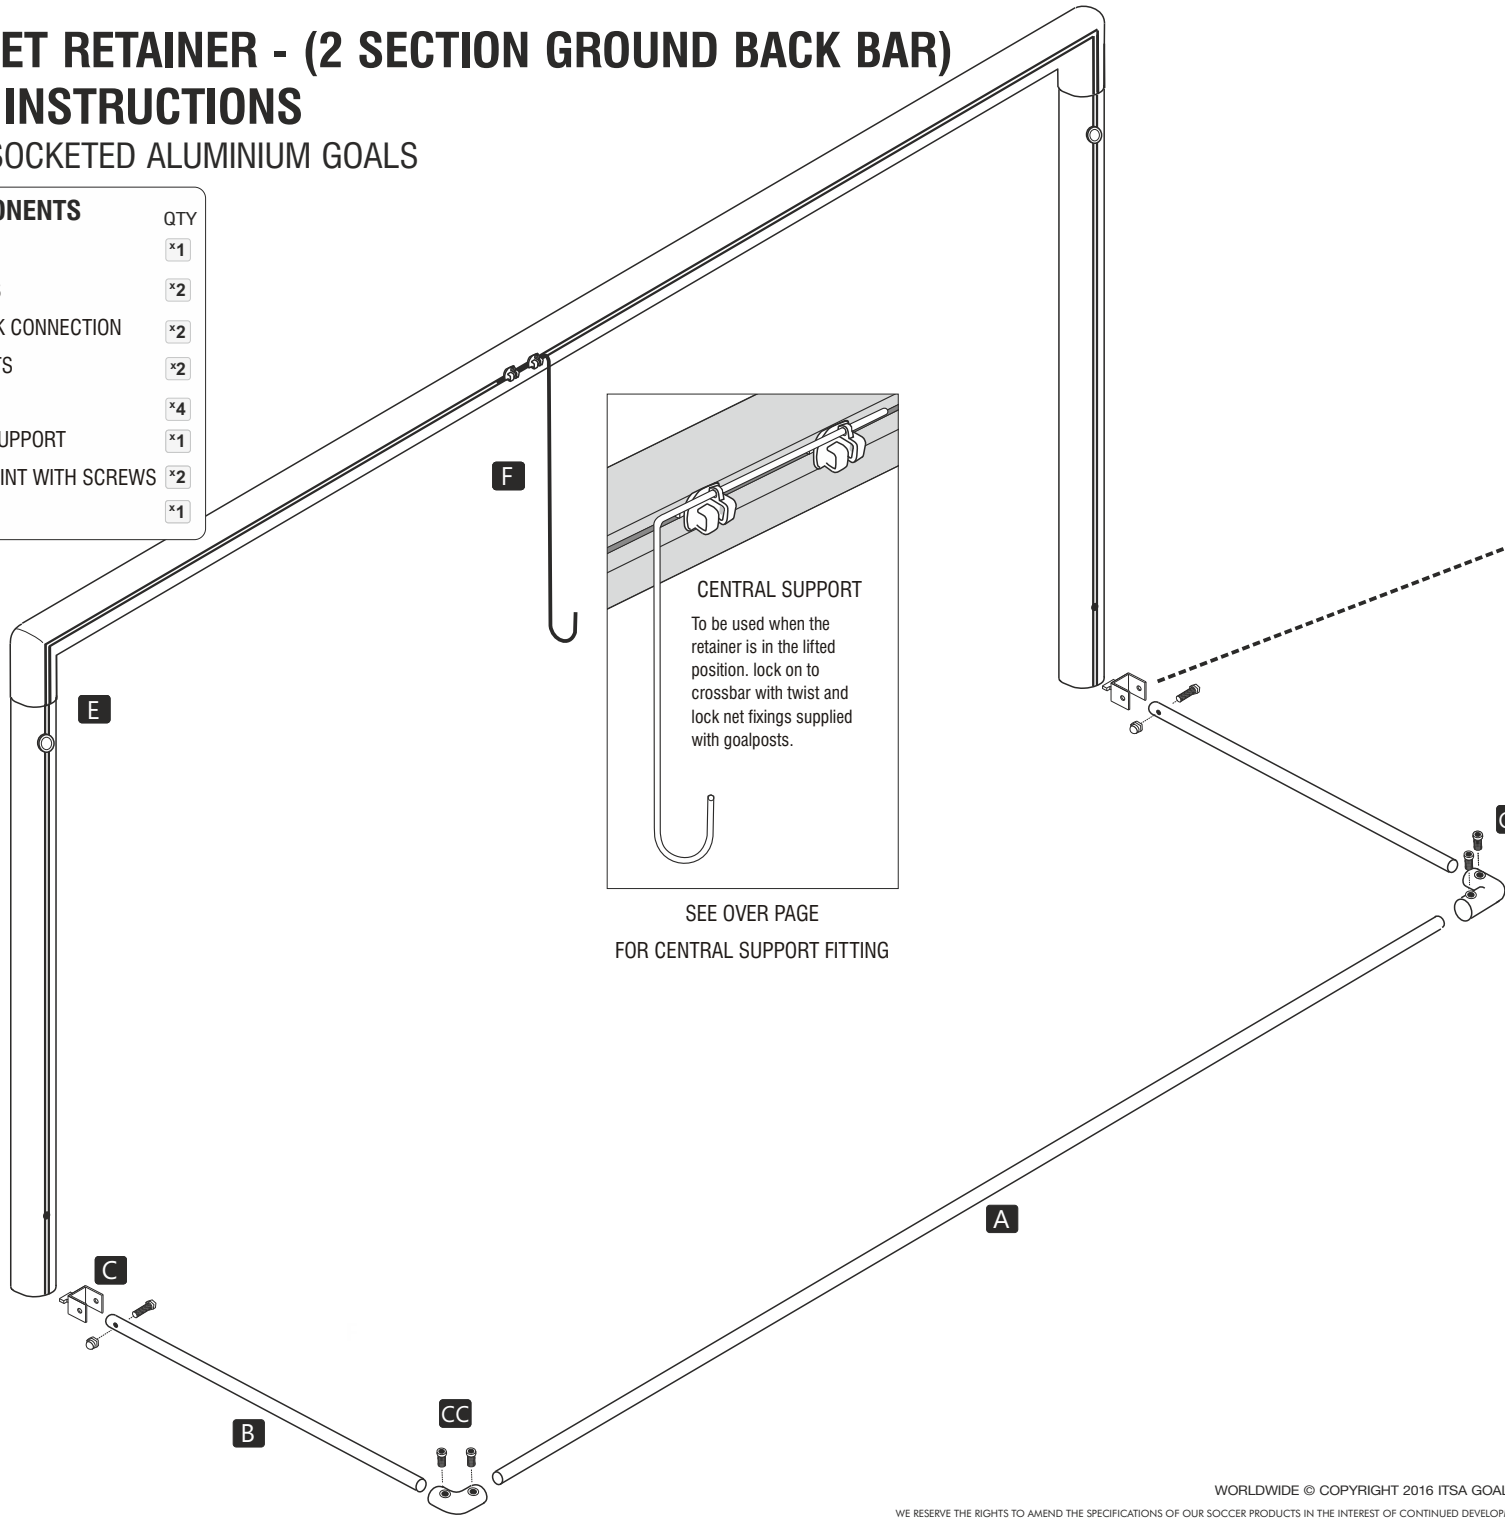

# STEEL NET RETAINER - (2 SECTION GROUND BACK BAR)

## FITTING INSTRUCTIONS

FOR OVAL SOCKETED ALUMINIUM GOALS

COMPONENTS		QTY
<b>A</b>	BACK TUBE	x1
<b>A1</b>	BACK TUBE	x1
<b>B</b>	SIDE TUBES	x2
<b>C</b>	TWIST LOCK CONNECTION	x2
<b>D</b>	NUT & BOLTS	x2
<b>E</b>	TIES	x4
<b>F</b>	CENTRAL SUPPORT	x1
<b>CC</b>	CORNER JOINT WITH SCREWS	x2
<b>J</b>	CENTRAL JOINT WITH SCREWS	x1
<b>AK</b>	ALLEN KEY	x1

## FITTING INSTRUCTIONS

FOR OVAL SOCKETED ALUMINIUM GOALS

COMPONENTS		QTY
<b>A</b>	BACK TUBE	x1
<b>B</b>	SIDE TUBES	x2
<b>C</b>	TWIST LOCK CONNECTION	x2
<b>D</b>	NUT & BOLTS	x2
<b>E</b>	TIES	x4
<b>F</b>	CENTRAL SUPPORT	x1
<b>CC</b>	CORNER JOINT WITH SCREWS	x2
<b>AK</b>	ALLEN KEY	x1