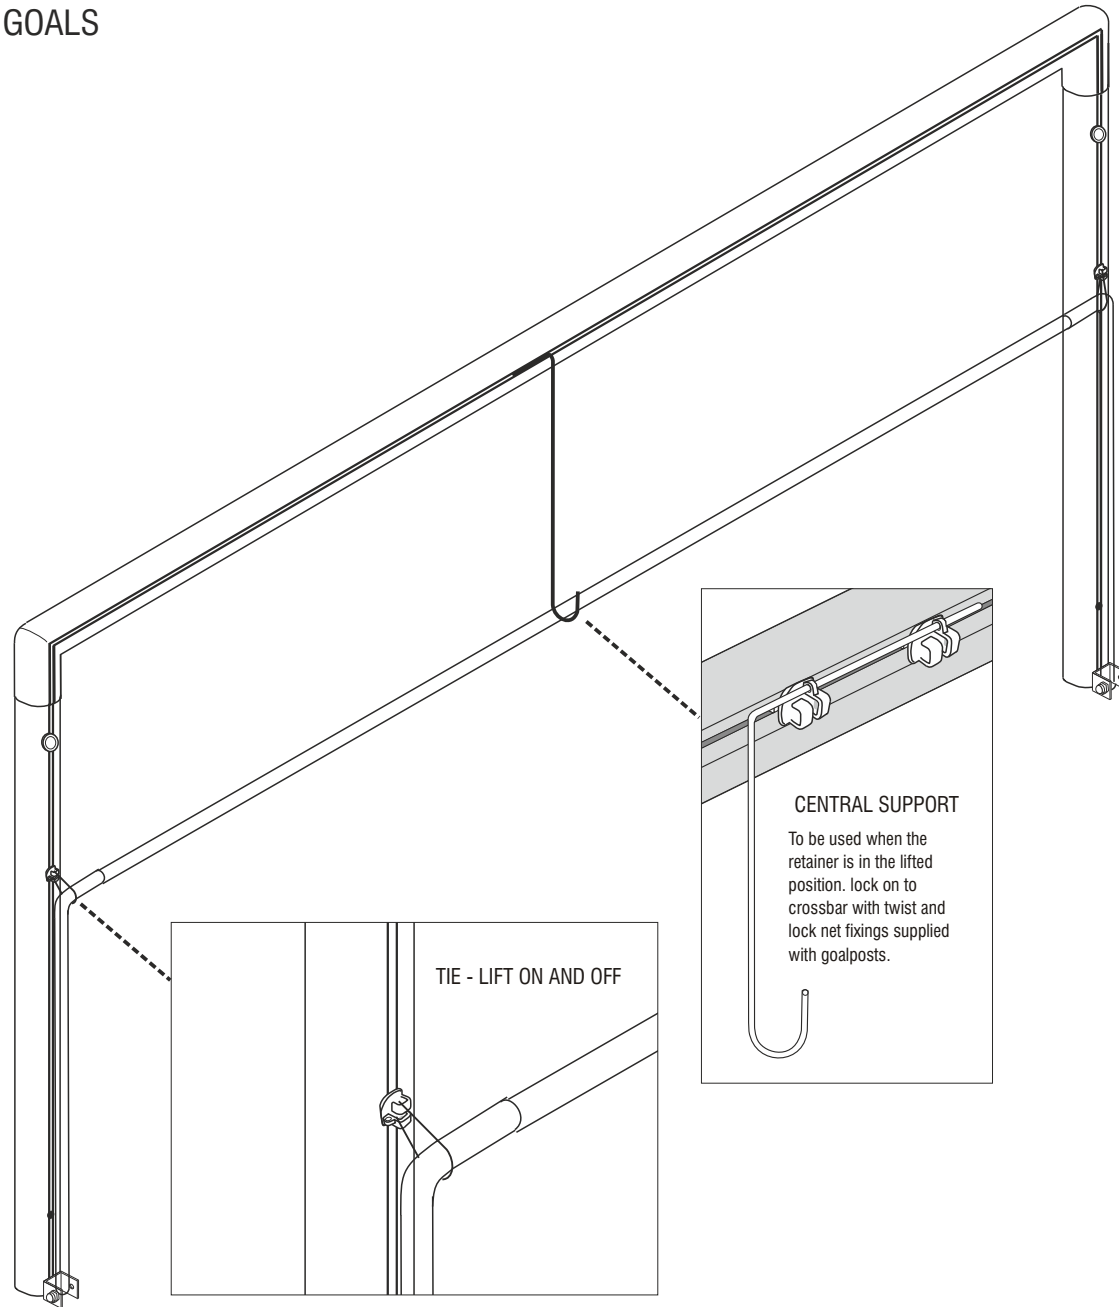

NET RETAINER - CENTRAL SUPPORT

FOR OVAL SOCKETED ALUMINIUM GOALS

www.itsagoal.co.uk
SPARE PARTS TEL: 0114 242 4244