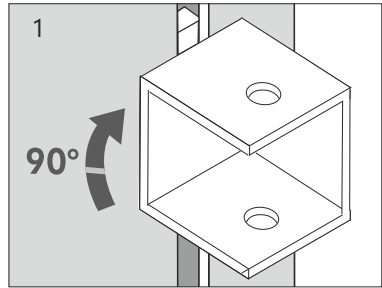

www.itsagoal.co.uk
SPARE PARTS TEL: 0114 242 4244