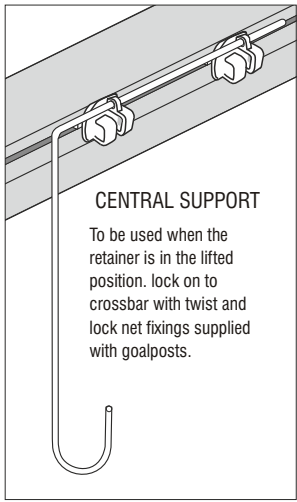

# STEEL NET RETAINER - (2 SECTION GROUND BACK BAR)

## FITTING INSTRUCTIONS

FOR OVAL SOCKETED ALUMINIUM GOALS

COMPONENTS		QTY
<b>A</b>	BACK TUBE	x1
<b>A1</b>	BACK TUBE	x1
<b>B</b>	SIDE TUBES	x2
<b>C</b>	TWIST LOCK CONNECTION	x2
<b>D</b>	NUT & BOLTS	x2
<b>E</b>	TIES	x4
<b>F</b>	CENTRAL SUPPORT	x1
<b>CC</b>	CORNER JOINT WITH SCREWS	x2
<b>J</b>	CENTRAL JOINT WITH SCREWS	x1
<b>AK</b>	ALLEN KEY	x1