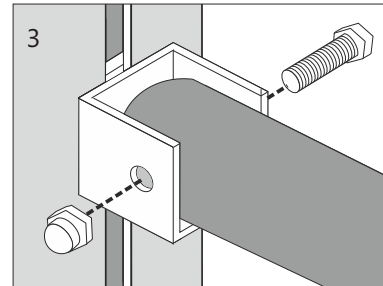

## FITTING INSTRUCTIONS

FOR OVAL SOCKETED ALUMINIUM GOALS

COMPONENTS		QTY
<b>A</b>	BACK TUBE	x1
<b>B</b>	SIDE TUBES	x2
<b>C</b>	TWIST LOCK CONNECTION	x2
<b>D</b>	NUT & BOLTS	x2
<b>E</b>	TIES	x4
<b>F</b>	CENTRAL SUPPORT	x1
<b>CC</b>	CORNER JOINT WITH SCREWS	x2
<b>AK</b>	ALLEN KEY	x1

**CENTRAL SUPPORT**  
To be used when the retainer is in the lifted position. lock on to crossbar with twist and lock net fixings supplied with goalposts.

SEE OVER PAGE  
FOR CENTRAL SUPPORT FITTING

[www.itsagoal.co.uk](http://www.itsagoal.co.uk)  
SPARE PARTS TEL: 0114 242 4244