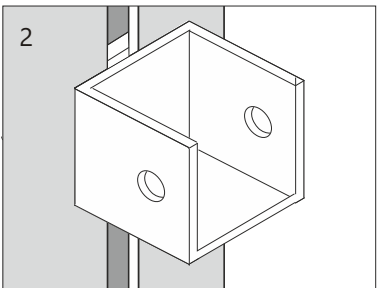

www.itsagoal.co.uk
SPARE PARTS TEL: 0114 242 4244