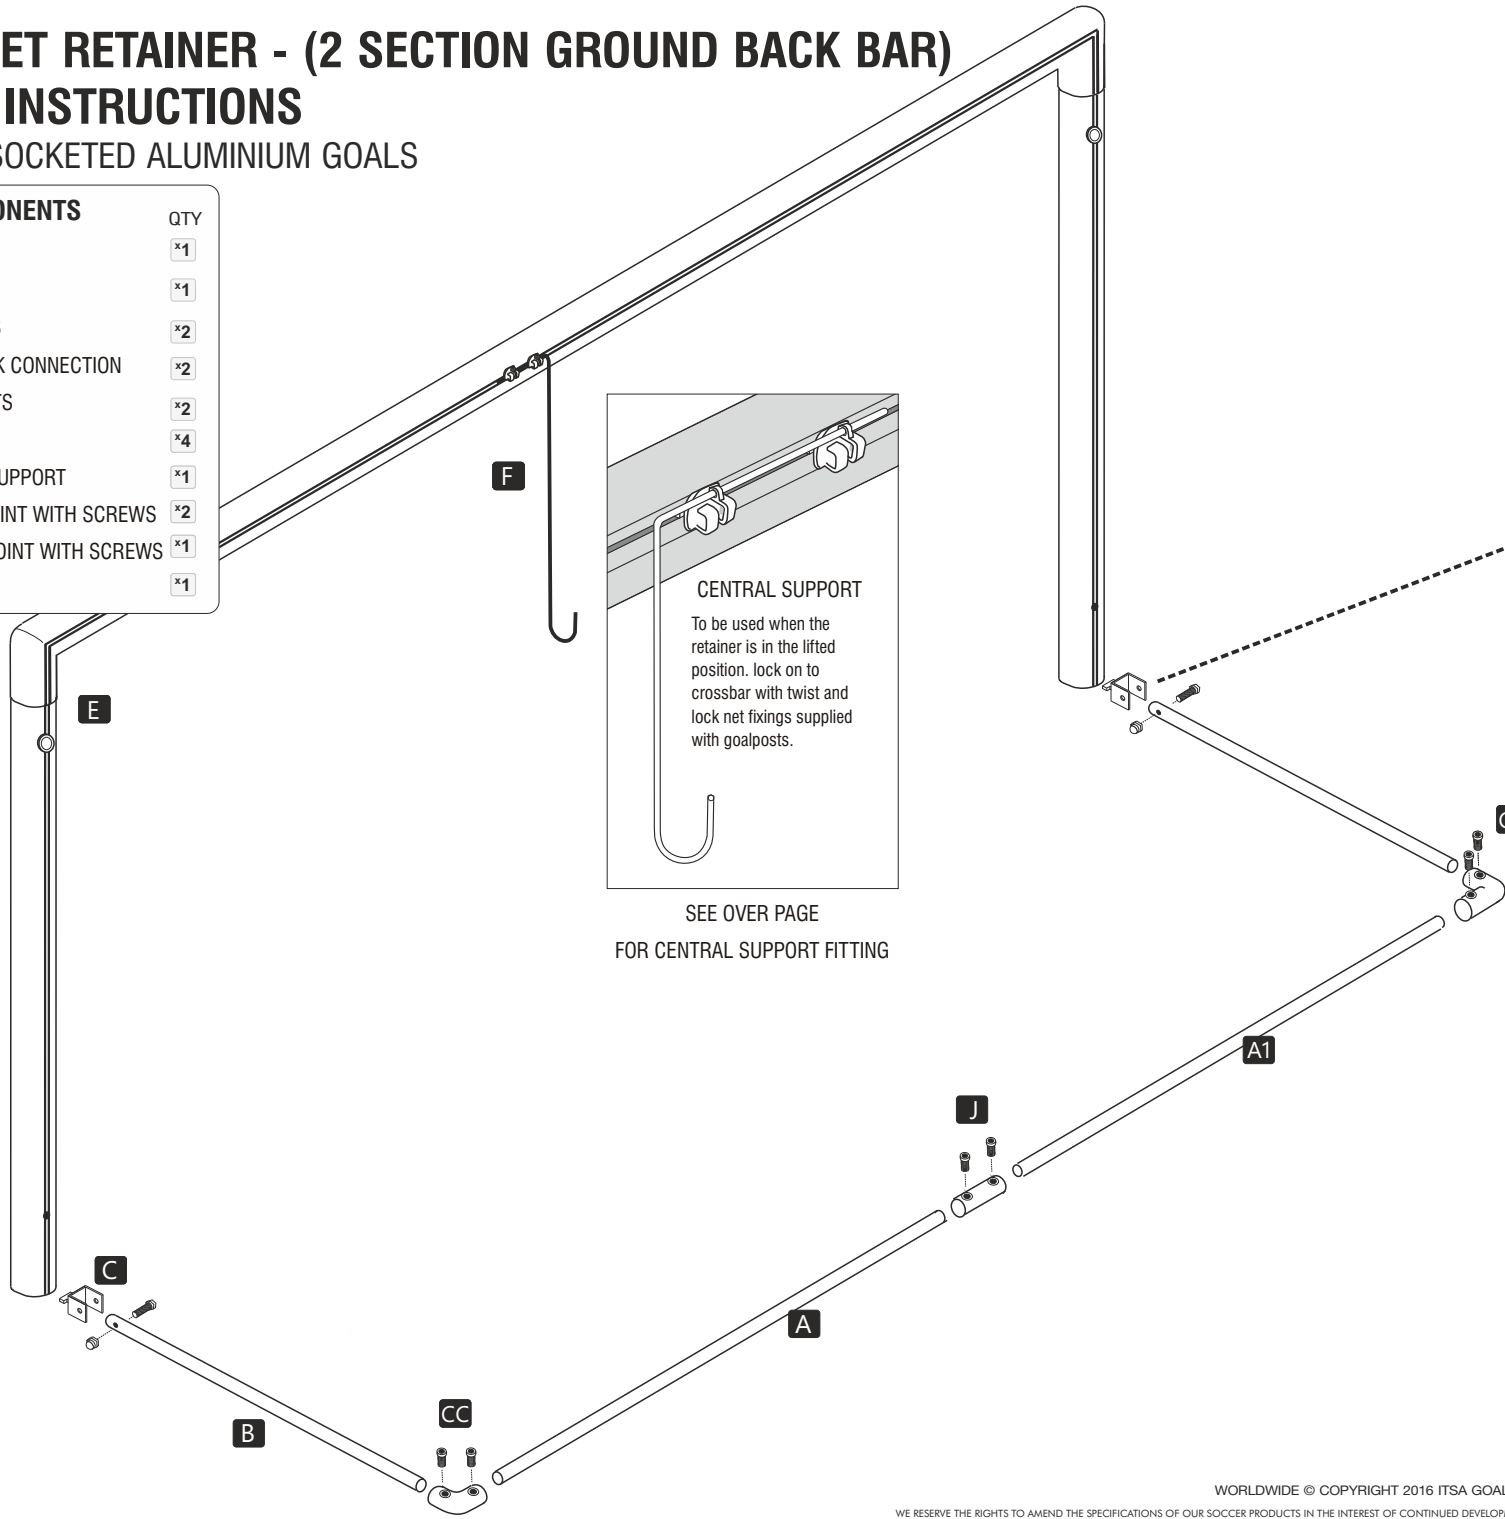

# STEEL NET RETAINER - (2 SECTION GROUND BACK BAR)

## FITTING INSTRUCTIONS

FOR OVAL SOCKETED ALUMINIUM GOALS

COMPONENTS		QTY
<b>A</b>	BACK TUBE	x1
<b>A1</b>	BACK TUBE	x1
<b>B</b>	SIDE TUBES	x2
<b>C</b>	TWIST LOCK CONNECTION	x2
<b>D</b>	NUT & BOLTS	x2
<b>E</b>	TIES	x4
<b>F</b>	CENTRAL SUPPORT	x1
<b>CC</b>	CORNER JOINT WITH SCREWS	x2
<b>J</b>	CENTRAL JOINT WITH SCREWS	x1
<b>AK</b>	ALLEN KEY	x1

## FITTING INSTRUCTIONS

FOR OVAL SOCKETED ALUMINIUM GOALS

COMPONENTS		QTY
<b>A</b>	BACK TUBE	x1
<b>B</b>	SIDE TUBES	x2
<b>C</b>	TWIST LOCK CONNECTION	x2
<b>D</b>	NUT & BOLTS	x2
<b>E</b>	TIES	x4
<b>F</b>	CENTRAL SUPPORT	x1
<b>CC</b>	CORNER JOINT WITH SCREWS	x2
<b>AK</b>	ALLEN KEY	x1