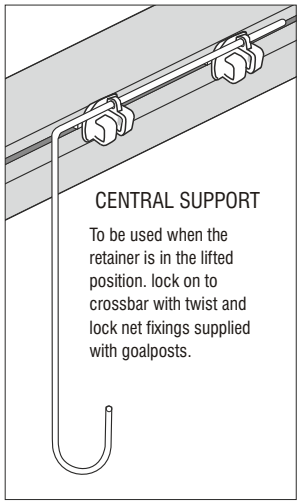

STEEL NET RETAINER - (2 SECTION GROUND BACK BAR)

FITTING INSTRUCTIONS

FOR OVAL SOCKETED ALUMINIUM GOALS

COMPONENTS		QTY
A	BACK TUBE	x1
B	SIDE TUBES	x2
C	TWIST LOCK CONNECTION	x2
D	NUT & BOLTS	x2
E	TIES	x4
F	CENTRAL SUPPORT	x1
CC	CORNER JOINT WITH SCREWS	x2
AK	ALLEN KEY	x1

CENTRAL SUPPORT
To be used when the retainer is in the lifted position. lock on to crossbar with twist and lock net fixings supplied with goalposts.

SEE OVER PAGE
FOR CENTRAL SUPPORT FITTING