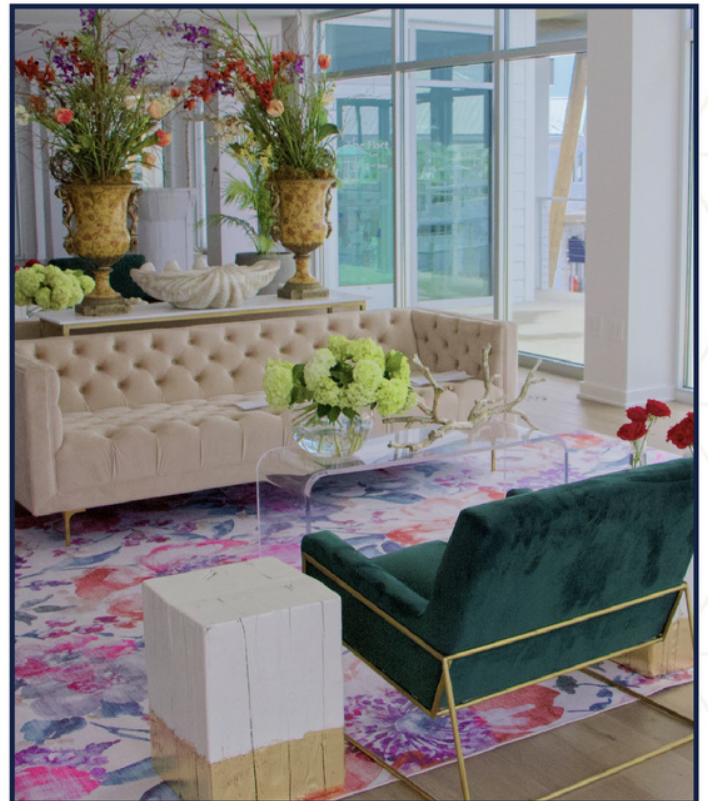

PACKAGE DEALS

PACKAGE DEAL 1

\$400

- 2 PART WHITE SECTIONAL
- 2 ACRYLIC COFFEE TABLES
- 1 - AREA RUG

PACKAGE DEAL 2

\$700

- 1 VELVET CREAM SOFAS
- 2 VELVET GREEN CHAIRS
- 2 ACRYLIC COFFEE TABLES
- 1 - AREA RUG