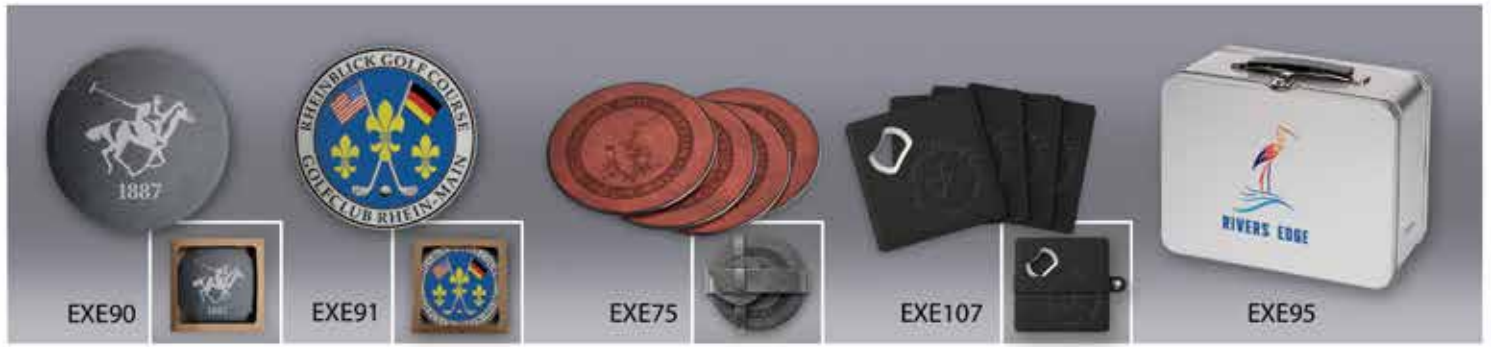

WN35

WN30

WN40

The Executive

BULOVA

Please call for more options.

Tech Essentials

Custom Shapes available on plastic and wood bag tags.

Event Series

- Deep Etched Barware
- Custom full-color high resolution label
- Stackable boxes with pop-up handles
- Black foam interior lining
- Sets of 2 or 4 available
- Other barware and stemware available
- Please call for options and pricing