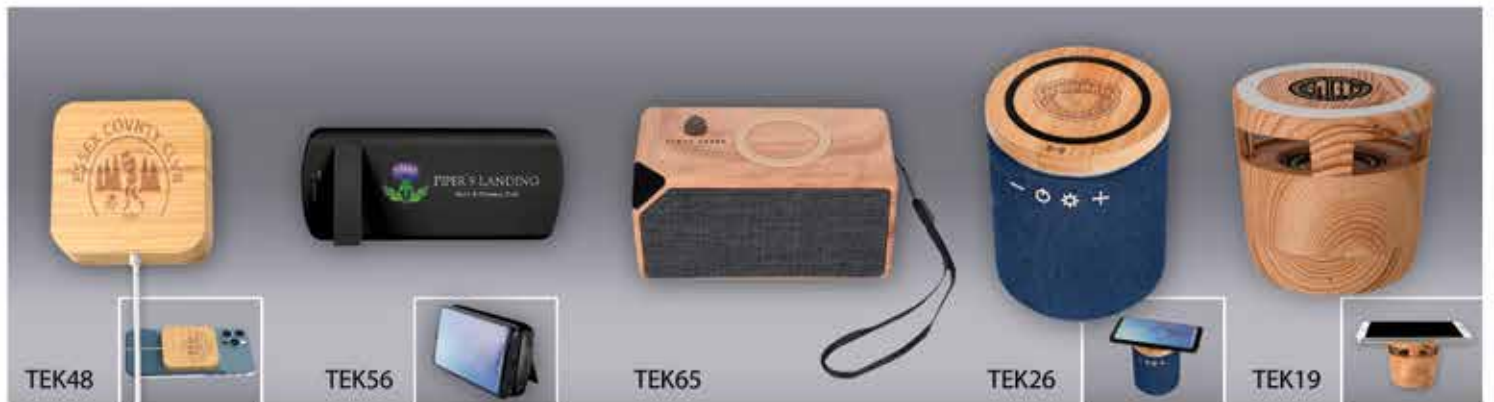

WN35

WN30

WN40

The Executive

BULOVA

Please call for more options.

Tech Essentials

Custom Shapes available on plastic and wood bag tags.

Event Series

- Deep Etched Barware
- Custom full-color high resolution label
- Stackable boxes with pop-up handles
- Black foam interior lining
- Sets of 2 or 4 available
- Other barware and stemware available
- Please call for options and pricing