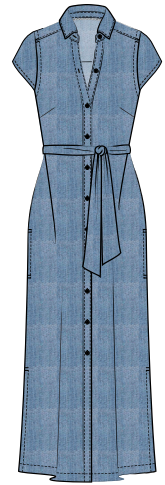

SW621705
MISSION BEACH INDIGO SHIRT DRESS

Indigo dyed Tencel™ Lyocell Z twill with enzyme bleach wash
XS-XL | 44" HPS
$65.00 / 148.00 SUG. RETAIL

• Mid Sun Wash - 15301