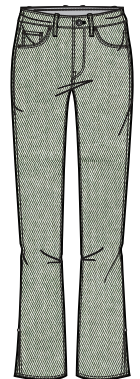

SW120986
SEA GLASS HR KICK FLARE
Pigment dyed cotton / T400 /
Lycra® spandex / 3/1 slub twill
2-16
Inseam 26.5"
$60.50 / 138.00 SUG. RETAIL

Scottish Moss Wash - 20500