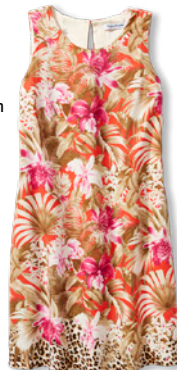

SW621831
PARADISE PERFECT SHIFT DRESS

Engineered printed Fuji plain weave silk with sand wash
Lined
XS-XL | 35" HPS
$99.00 / 225.00 SUG. RETAIL

• Orange Flame - 3898