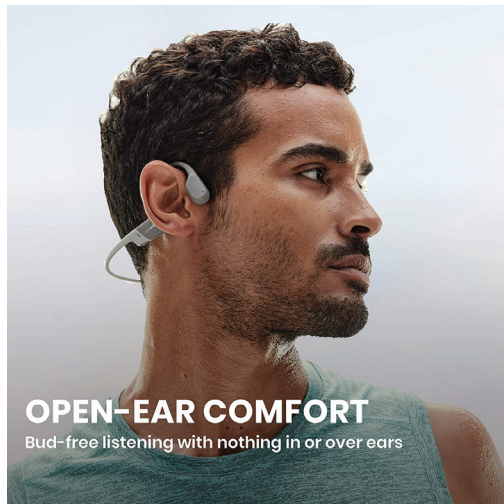

OPEN-EAR COMFORT

Bud-free listening with nothing in or over ears