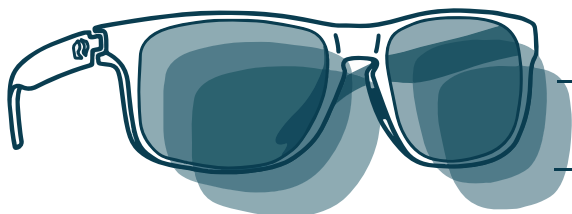

## Polarized lenses for every sport and occasion.

All lenses offer premium polarization, 100% UV protection and are equipped with a range of VLT that will keep you protected in any environment.

VLT, Visible Light Transmission, measures the amount of light transmitted through a lens. Low VLTs offer a darker tint & higher VLTs offer a lighter tint. Different environments from fishing to golf to beach lounging, benefit from various percentages of VLT for optimal vision & performance.

Gunmetal  
VLT 11%

Amber  
VLT 22%

Marine  
VLT 12%

Emerald  
VLT 13s%

Rose  
VLT 12%

Thermal  
VLT 18%

All lenses are saltwater and scratch resistant

All lenses are backed by our 1 year Saltwater Promise Lens Warranty Program