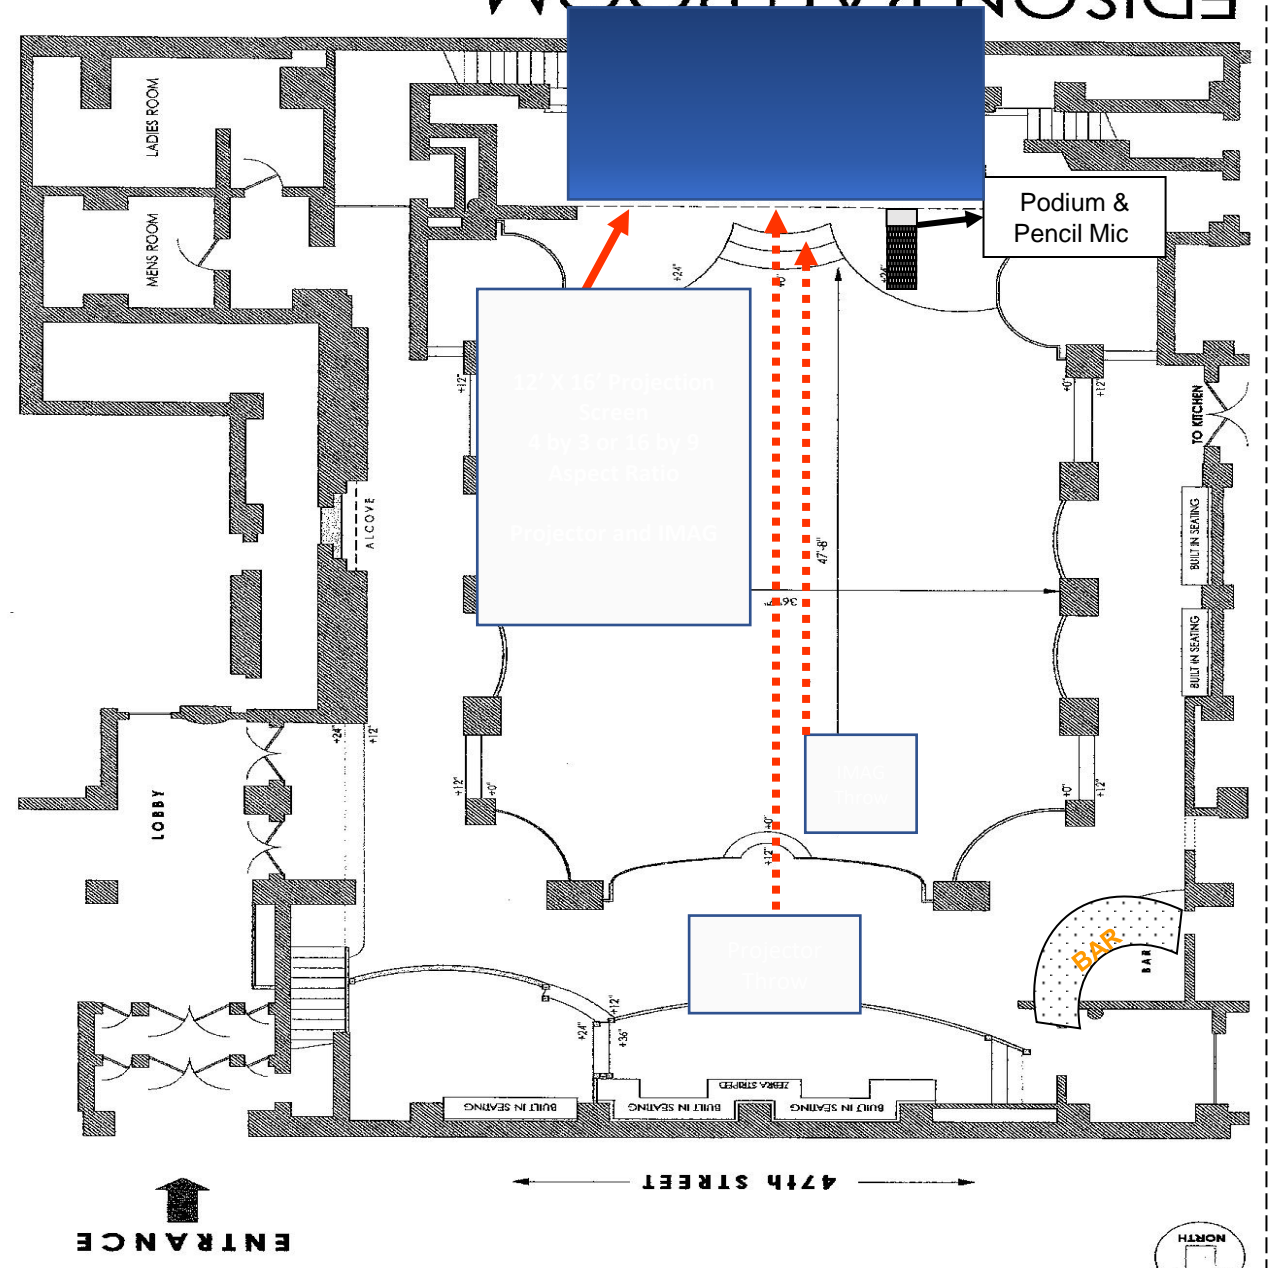

Call for pricing

The
Edison Ballroom
New York

* Mirrors and 1 Window inside Staircase from Ballroom to Mezzanine *

Going Up the Interior Stairs
Against the Wall
On The MEZZANINE

The
Edison Ballroom
New York

The
Edison Ballroom
New York

Registration Wall in Main Lobby
(Right Side of Entrance)

These dimensions
are for a gobo to
shine on the
entrance wall

Price of gobo if you
don't already have
one. If you have
gobo, its free.

The
Edison Ballroom
New York

Two Mirrored Doors
(Main Lobby into Main Ballroom)

4 doors on each side
8 glass pieces total
Call for price

The
Edison Ballroom
New York

Red- Carpet
Dimensions

EDISON BALLROOM

12' X 16' Projection Screen
4 by 3 or 16 by 9 Aspect Ratio
10 Klum Front Projector and IMAG

Plasma locations on the Mezzanine and Truss. All the plasmas on truss (60 inch) are single source
All plasmas (24 inch, 50 inch, and 15 inch) are all up to 2 sources.

They are free to use

Plasma
Screens on
Landing and BAR
Area next to PRESS
LOUNGE