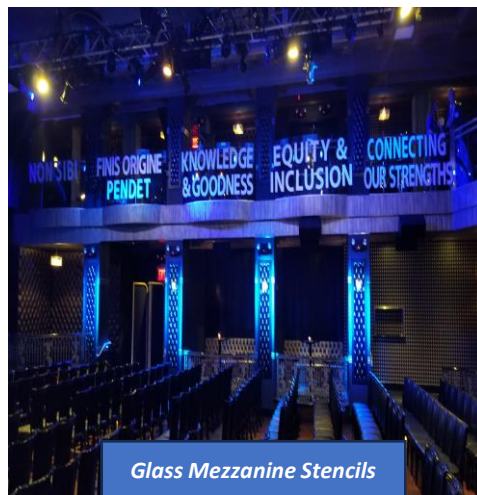

Glass Mezzanine Stencils