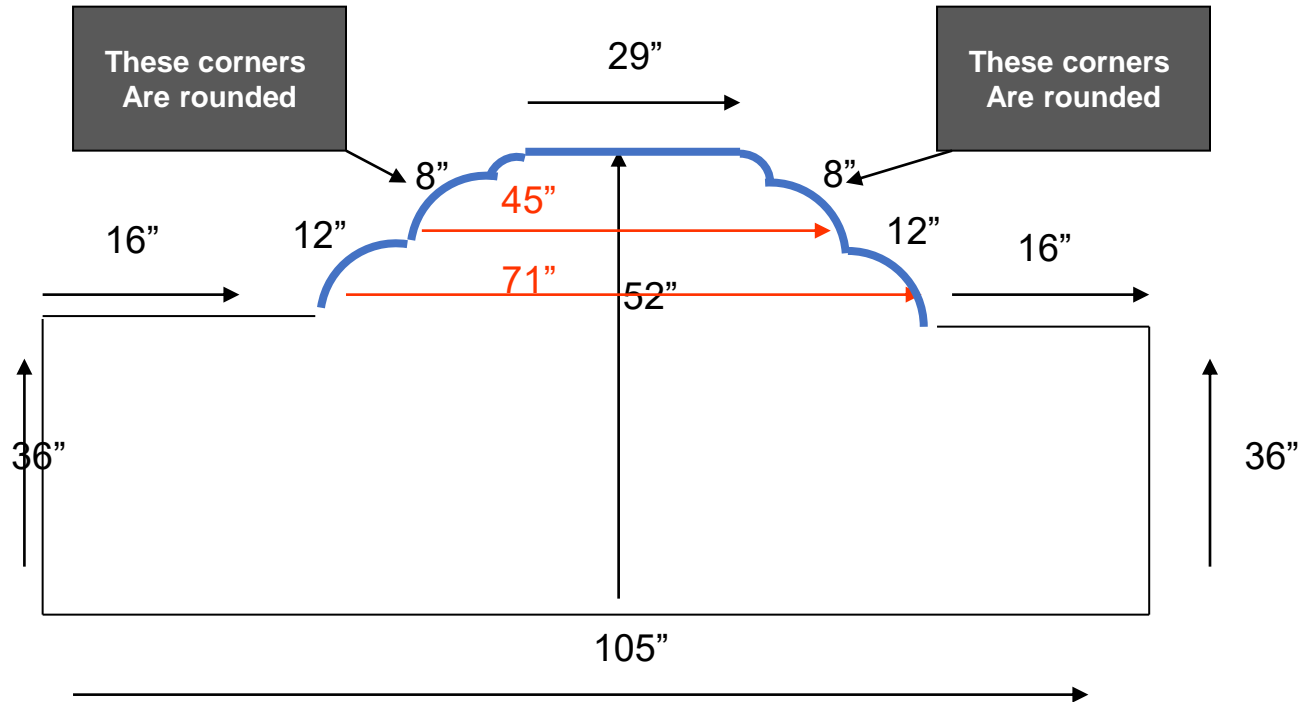

The
Edison Ballroom
New York

Both Sides of Marquee