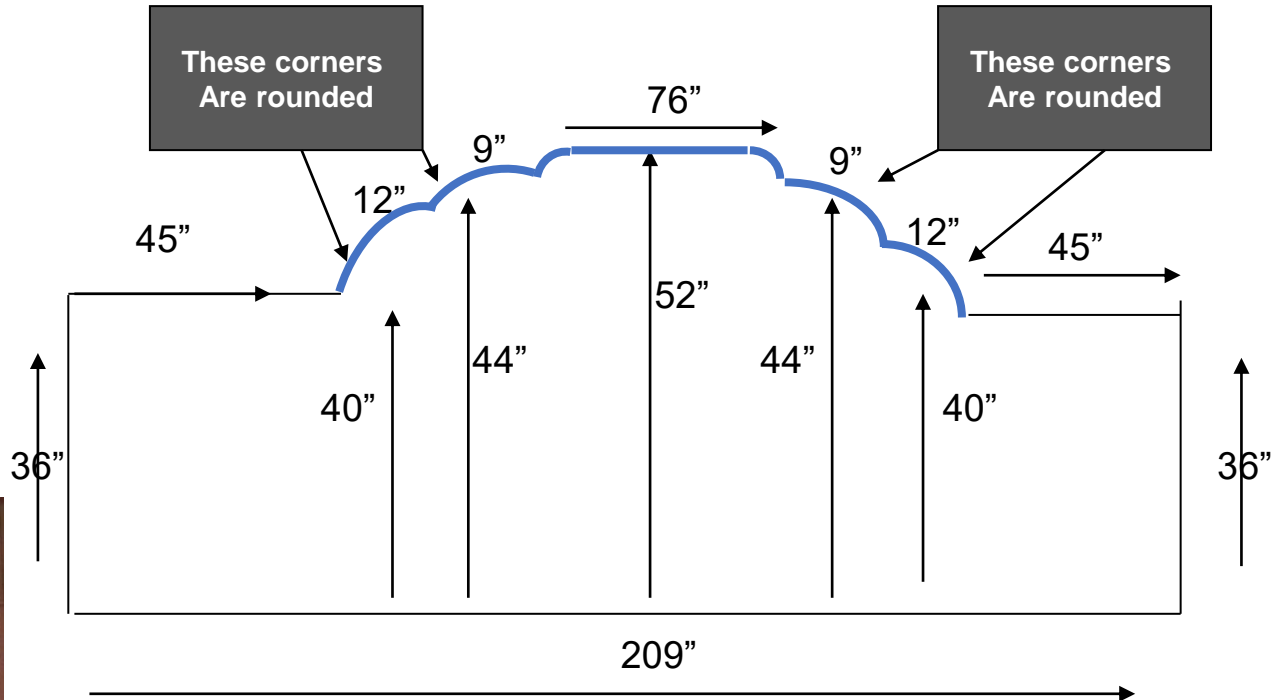

19 Mirrors Total

14 at Main Staircase Entrance

5 in Mezz Staircase

(Full Dimensions on next page)

The
Edison Ballroom
New York

* Mirrors at the top of the Grand Staircase

Going Up the Grand Stairs
Against the Wall

Call for pricing

The
Edison Ballroom
New York

* Mirrors and 1 Window inside Staircase from Ballroom to Mezzanine *

Going Up the Interior Stairs
Against the Wall
On The MEZZANINE

The
Edison Ballroom
New York

Wall Boards

1. 12 ft. 2.1/2" (H) x 42.25" (W)
2. 12 ft. 2 1/2"(H) x 84 3/4"(W)
3. 12 ft. 2 1/2"(H) x 84 3/4"(W)
4. 12 ft. 2 1/2"(H) x 84 3/4"(W)
5. 12 ft. 2 1/2"(H) x 84 3/4"(W)
6. 12 ft. 2 1/2"(H) x 41 5/8"(W)