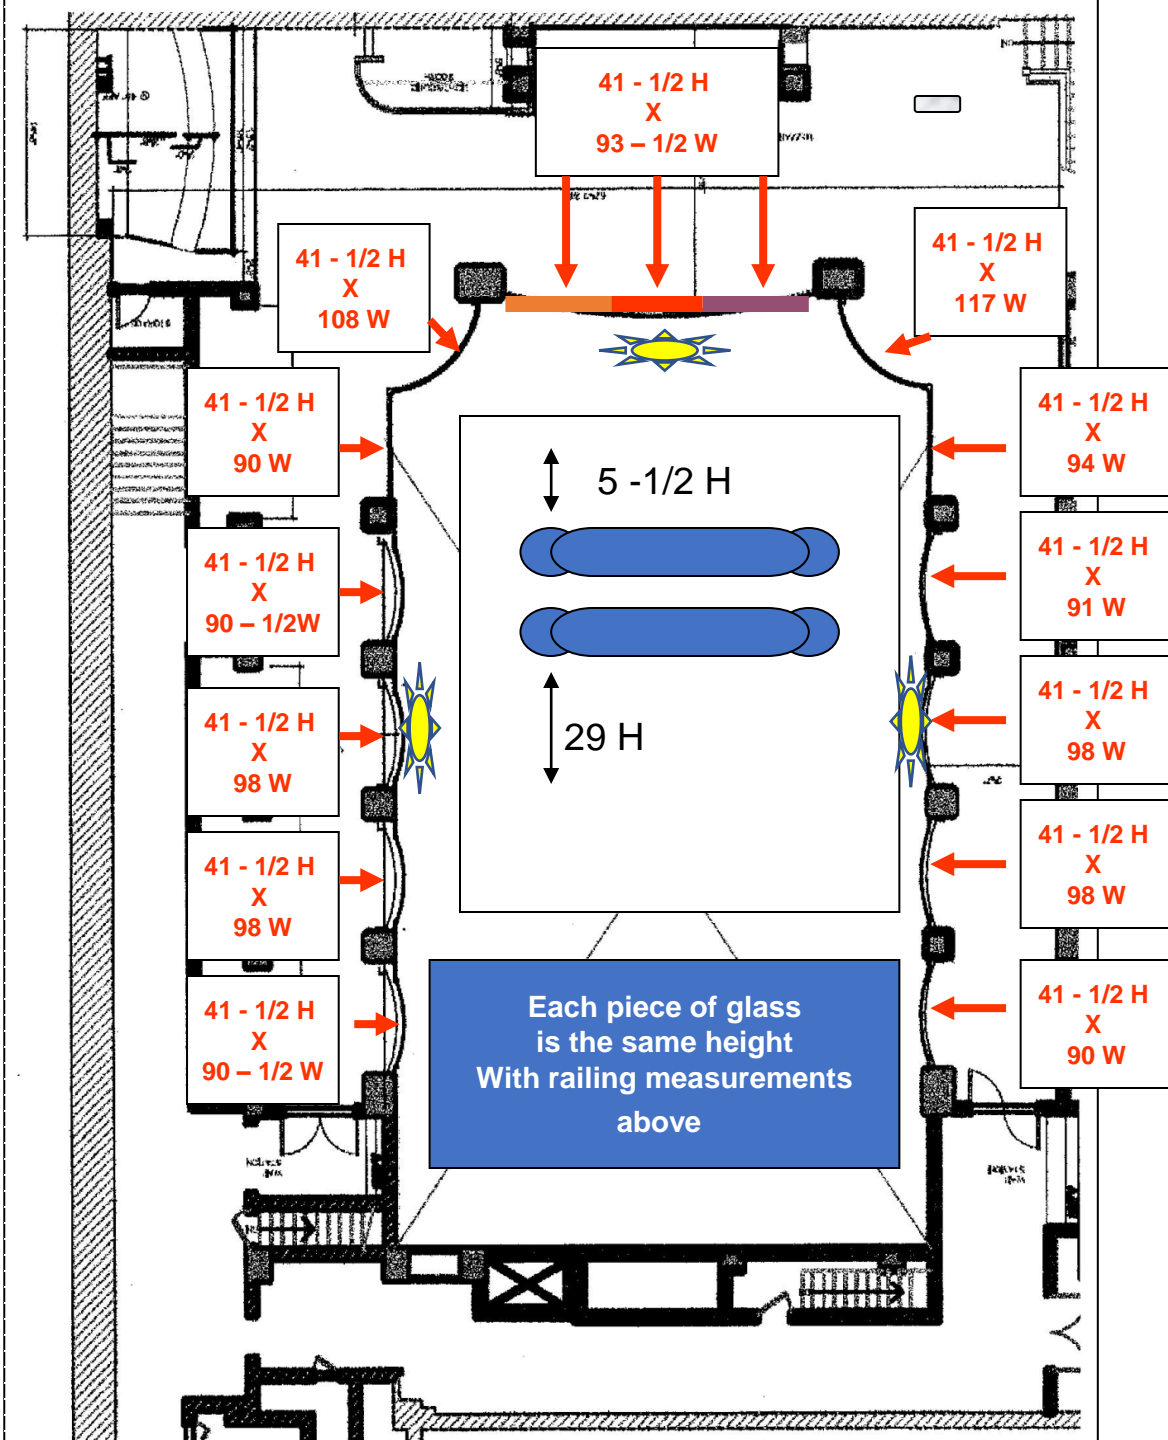

Call for pricing

The
Edison Ballroom
New York

* Mirrors and 1 Window inside Staircase from Ballroom to Mezzanine *

Going Up the Interior Stairs
Against the Wall
On The MEZZANINE

The
Edison Ballroom
New York

Wall Boards

1. 12 ft. 2.1/2" (H) x 42.25" (W)
2. 12 ft. 2 1/2"(H) x 84 3/4"(W)
3. 12 ft. 2 1/2"(H) x 84 3/4"(W)
4. 12 ft. 2 1/2"(H) x 84 3/4"(W)
5. 12 ft. 2 1/2"(H) x 84 3/4"(W)
6. 12 ft. 2 1/2"(H) x 41 5/8"(W)

The
Edison Ballroom
New York

Registration Wall in Main Lobby
(Right Side of Entrance)

These dimensions
are for a gobo to
shine on the
entrance wall

Price of gobo if you
don't already have
one. If you have
gobo, its free.

The
Edison Ballroom
New York

Two Mirrored Doors
(Main Lobby into Main Ballroom)

4 doors on each side
8 glass pieces total
Call for price

The
Edison Ballroom
New York

Red- Carpet
Dimensions

EDISON BALLROOM

12' X 16' Projection Screen
4 by 3 or 16 by 9 Aspect Ratio
10 Klum Front Projector and IMAG