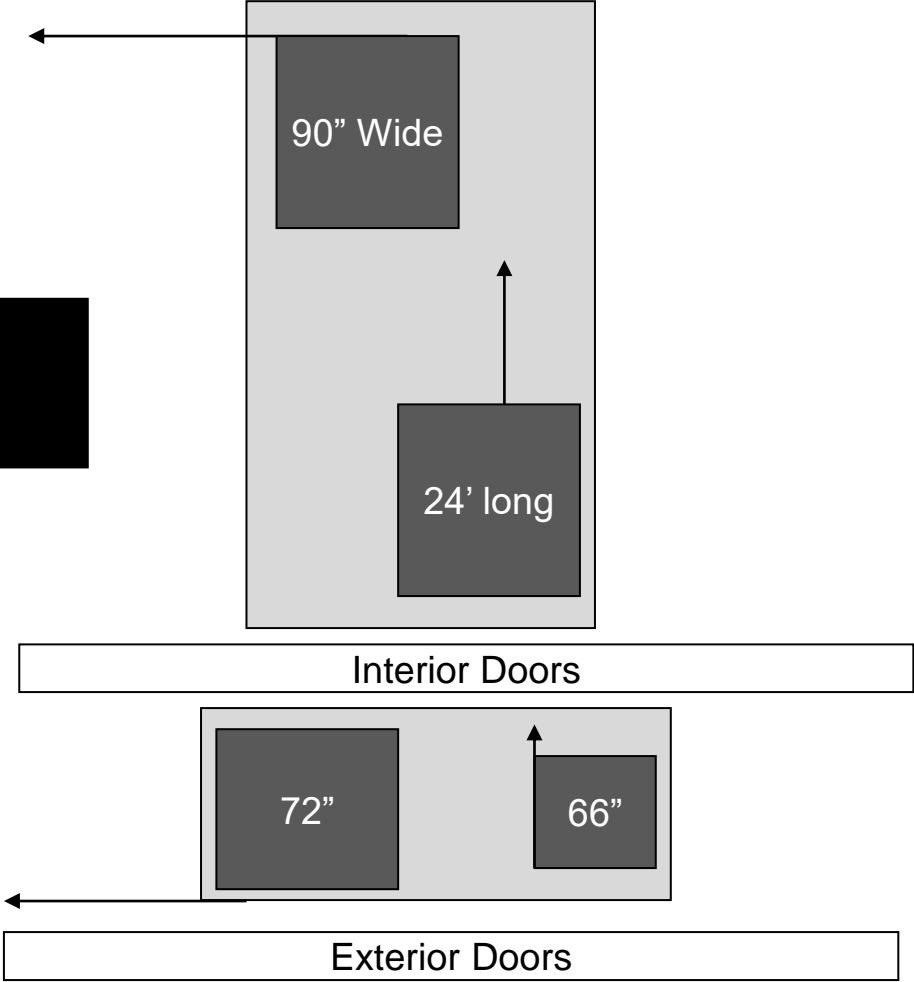

Wall Boards

1. 12 ft. 2.1/2" (H) x 42.25" (W)
2. 12 ft. 2 1/2"(H) x 84 3/4"(W)
3. 12 ft. 2 1/2"(H) x 84 3/4"(W)
4. 12 ft. 2 1/2"(H) x 84 3/4"(W)
5. 12 ft. 2 1/2"(H) x 84 3/4"(W)
6. 12 ft. 2 1/2"(H) x 41 5/8"(W)

The
Edison Ballroom
New York

Registration Wall in Main Lobby
(Right Side of Entrance)

These dimensions
are for a gobo to
shine on the
entrance wall

Price of gobo if you
don't already have
one. If you have
gobo, its free.

The
Edison Ballroom
New York

Two Mirrored Doors
(Main Lobby into Main Ballroom)

4 doors on each side
8 glass pieces total
Call for price

The
Edison Ballroom
New York

Red- Carpet
Dimensions

EDISON BALLROOM

12' X 16' Projection Screen
4 by 3 or 16 by 9 Aspect Ratio
10 Klum Front Projector and IMAG

Plasma locations on the Mezzanine and Truss. All the plasmas on truss (60 inch) are single source
All plasmas (24 inch, 50 inch, and 15 inch) are all up to 2 sources.

They are free to use

Plasma
Screens on
Landing and BAR
Area next to PRESS
LOUNGE