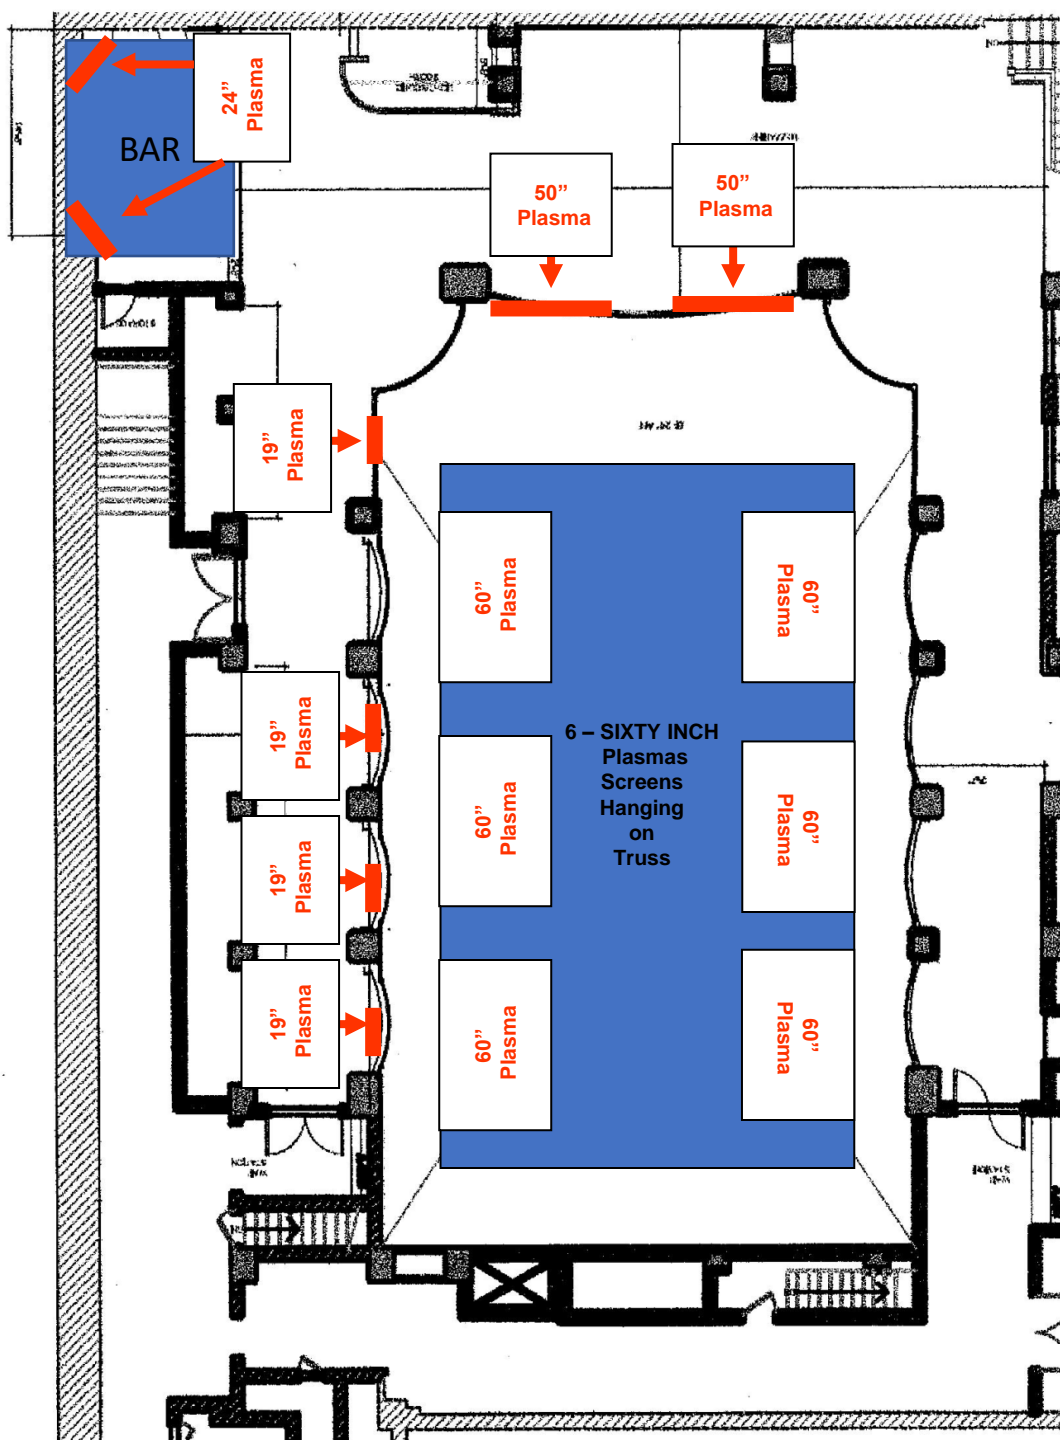

The
Edison Ballroom
New York

Registration Wall in Main Lobby
(Right Side of Entrance)

These dimensions
are for a gobo to
shine on the
entrance wall

Price of gobo if you
don't already have
one. If you have
gobo, its free.

The
Edison Ballroom
New York

Two Mirrored Doors
(Main Lobby into Main Ballroom)

4 doors on each side
8 glass pieces total
Call for price

The
Edison Ballroom
New York

Red- Carpet
Dimensions

EDISON BALLROOM

12' X 16' Projection Screen
4 by 3 or 16 by 9 Aspect Ratio
10 Klum Front Projector and IMAG

Plasma locations on the Mezzanine and Truss. All the plasmas on truss (60 inch) are single source
All plasmas (24 inch, 50 inch, and 15 inch) are all up to 2 sources.

They are free to use

Plasma
Screens on
Landing and BAR
Area next to PRESS
LOUNGE

6 foot X 8 Foot
Projection Screen
With 5K lum front
projector and IMAG