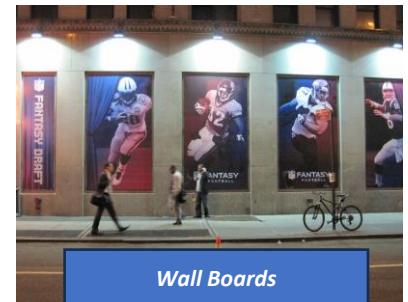

The Edison Ballroom New York

EDISON BALLROOM BRANDING

Edison Ballroom has many branding opportunities both inside and outside of its beautiful space. You can brand the chaser Broadway lights of the marquee. You can brand the outside wall boards which are 12 feet high.

You can brand the beautiful glass partitions that wrap around the mezzanine, the branding squares located in strategic areas throughout the ballroom, hanging banners on the stage. You can install gobo projection on any wall, ceiling, curtain, floor, or a moving gobo logo. You can brand the podium. Edison Ballroom can produce all this branding for you or you can bring in your own professionals to brand these same strategic areas. Some branding areas are subject to a deposit if branding yourselves or with a hired outside vendor. COI required for all outside vendors.

Click Link Below to See all branding opportunities

Stage Banners

Marquee w/chaser lights

Lucite Podium

Branding Squares

Glass Mezzanine Panels

Glass Mezzanine Stencils

Gobo Projection