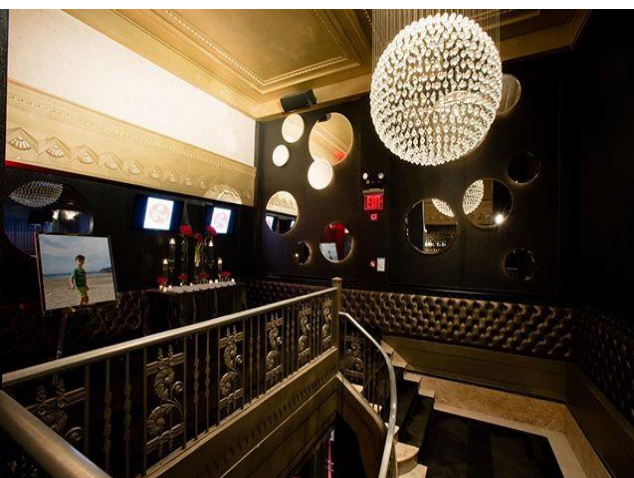

Branding Wall Squares

$100 per panel

27 Panels Total

9 at bathroom side hallway

8 at Bathroom side second floor hallway

10 at Mezzanine bar

Each square is 24 X 24 inches