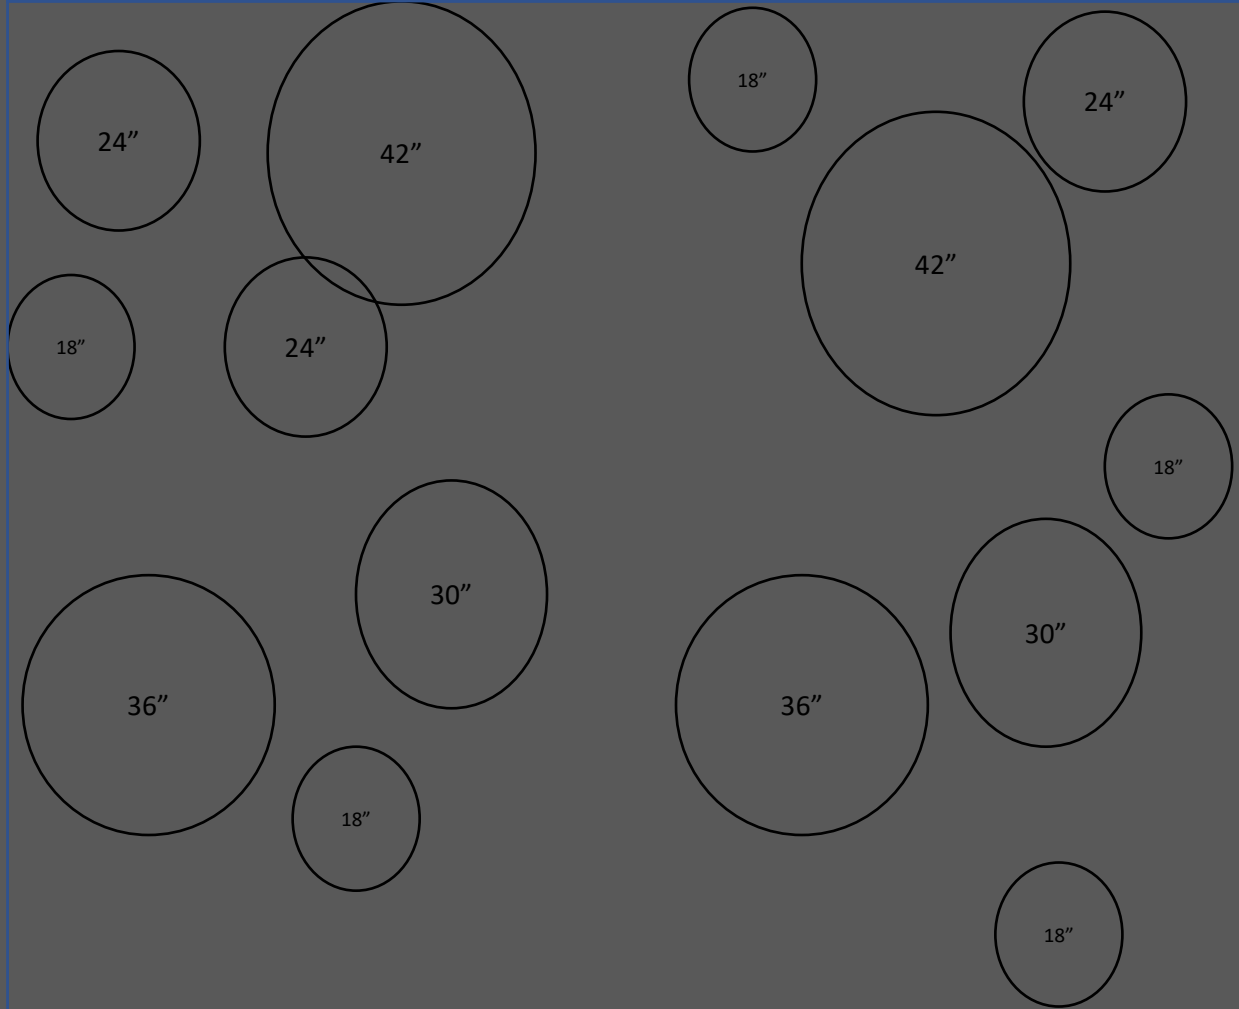

19 Mirrors Total

14 at Main Staircase Entrance

5 in Mezz Staircase

(Full Dimensions on next page)

The
Edison Ballroom
New York

* Mirrors at the top of the Grand Staircase

Going Up the Grand Stairs
Against the Wall

Call for pricing

The
Edison Ballroom
New York

* Mirrors and 1 Window inside Staircase from Ballroom to Mezzanine *

Going Up the Interior Stairs
Against the Wall
On The MEZZANINE

The
Edison Ballroom
New York