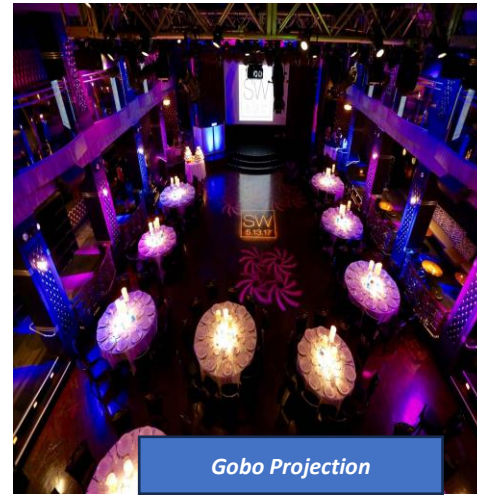

Gobo Projection