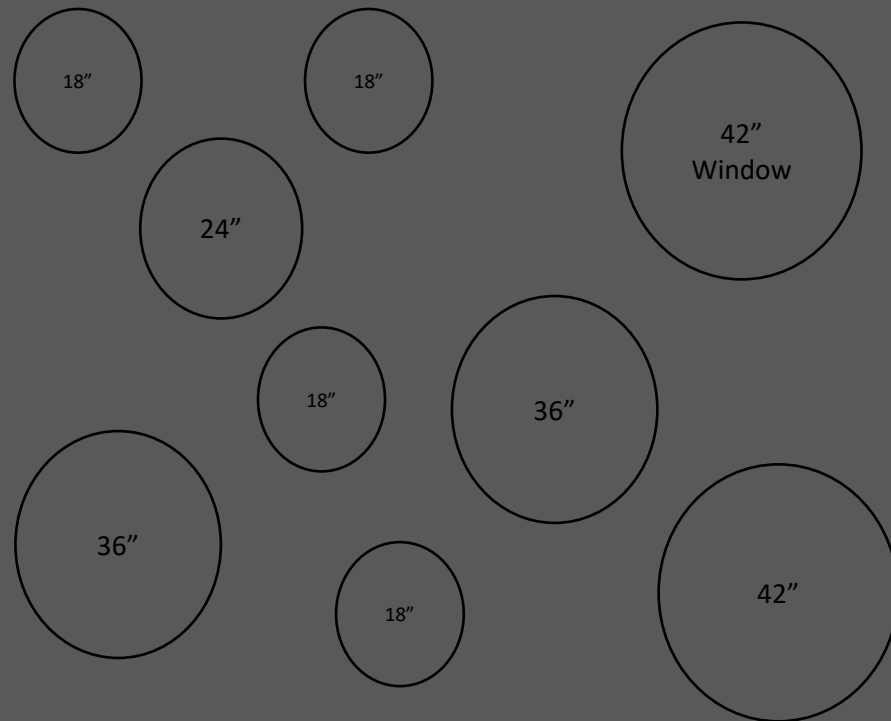

19 Mirrors Total

14 at Main Staircase Entrance

5 in Mezz Staircase

(Full Dimensions on next page)

The
Edison Ballroom
New York

* Mirrors at the top of the Grand Staircase

Going Up the Grand Stairs
Against the Wall

Call for pricing

The
Edison Ballroom
New York

* Mirrors and 1 Window inside Staircase from Ballroom to Mezzanine *

Going Up the Interior Stairs
Against the Wall
On The MEZZANINE

The
Edison Ballroom
New York