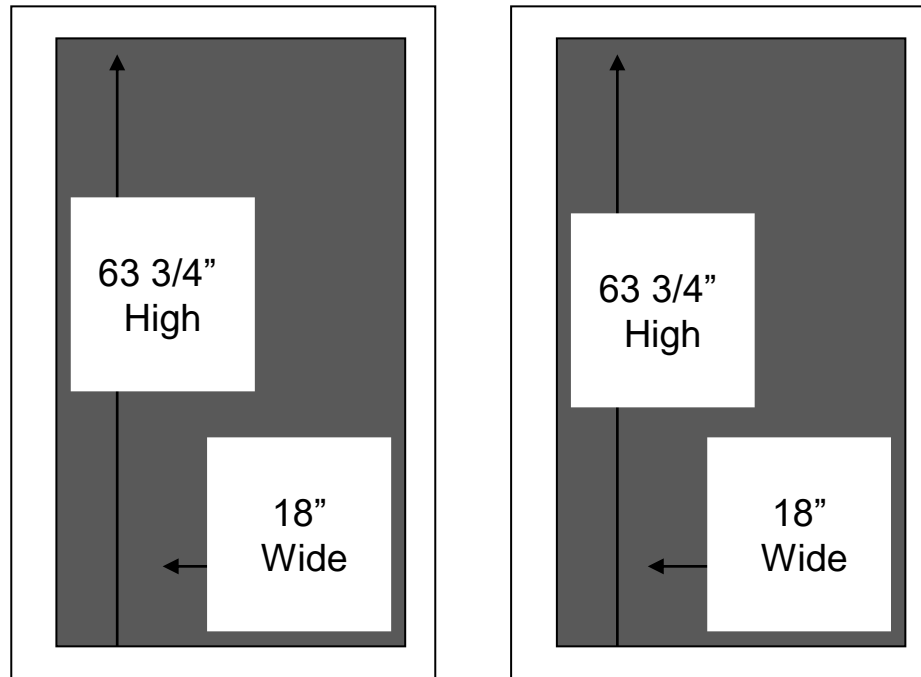

Wall Boards

1. 12 ft. 2.1/2" (H) x 42.25" (W)
2. 12 ft. 2 1/2"(H) x 84 3/4"(W)
3. 12 ft. 2 1/2"(H) x 84 3/4"(W)
4. 12 ft. 2 1/2"(H) x 84 3/4"(W)
5. 12 ft. 2 1/2"(H) x 84 3/4"(W)
6. 12 ft. 2 1/2"(H) x 41 5/8"(W)

The
Edison Ballroom
New York

Registration Wall in Main Lobby
(Right Side of Entrance)

These dimensions
are for a gobo to
shine on the
entrance wall

Price of gobo if you
don't already have
one. If you have
gobo, its free.

The
Edison Ballroom
New York

Two Mirrored Doors
(Main Lobby into Main Ballroom)

4 doors on each side
8 glass pieces total
Call for price

The
Edison Ballroom
New York

Red- Carpet
Dimensions

EDISON BALLROOM

12' X 16' Projection Screen
4 by 3 or 16 by 9 Aspect Ratio
10 Klum Front Projector and IMAG

6 foot X 8 Foot
Projection Screen
With 5K lum front
projector and IMAG