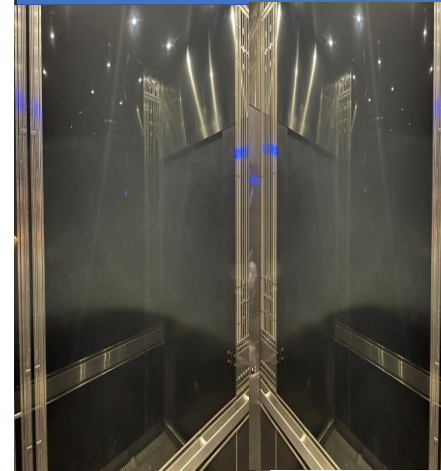

Stencils on Glass

Lots of Glass
Throughout Rooftop for stencil branding
Custom Pricing

Plasma Screens

3 Plasma Screens in Edison Rooftop Window Boxes
Free to use Monitors

Glass Panel Sizes

Brandable glass panels are
88 Inches wide X 36
Inches High

Outside Elevator Door From Lobby Dimensions
2 panels
Both 83 inches high
X 24 Inches wide

Outside Elevator Door From Inside South Ballroom
2 panels
Both 83 inches high
X 24 Inches wide

Inside Rooftop Elevator Door s
2 panels
Both 83 inches high
X 24 Inches wide

Glass Doors into South Ballroom From top of Staircase from Hotel Lobby
4 panels (all same measurements)
30 inches High X 24 inches wide

Glass Doors into South Ballroom Looking Out
30 inches High X 24 inches wide

Inside Rooftop Panels for Branding
Left Side: 75 inches High X 71 Inches Wide
Right Side: 75 inches High X 71 Inches Wide

Porthole In South Ballroom Staircase

The porthole looking into the South Ballroom from the staircase going to the bathrooms can be branded