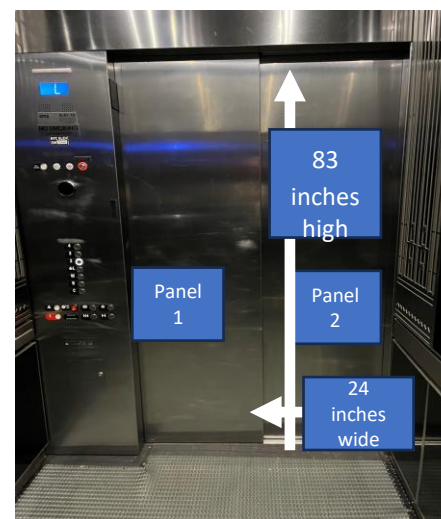

North Wall (going east – west – Measurements in inches)

South Wall (going east – west – Measurements in inches)

The
Edison Ballroom
New York

Branding in Edison Rooftop

Step N Repeat

Step N Repeat includes poles and set-up of Step n Repeat
\$14.00 Per Square Foot

Stencils on Glass

Lots of Glass
Throughout Rooftop for stencil branding
Custom Pricing

Plasma Screens

3 Plasma Screens in Edison Rooftop Window Boxes
Free to use Monitors

Glass Panel Sizes

Brandable glass panels are
88 Inches wide X 36
Inches High

Outside Elevator Door From Lobby Dimensions
2 panels
Both 83 inches high
X 24 Inches wide

Outside Elevator Door From Inside South Ballroom
2 panels
Both 83 inches high
X 24 Inches wide

Inside Rooftop Elevator Door s
2 panels
Both 83 inches high
X 24 Inches wide