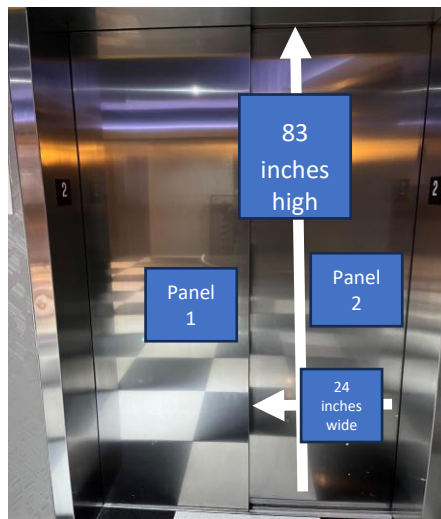

North Wall (going east – west – Measurements in inches)

South Wall (going east – west – Measurements in inches)

The
Edison Ballroom
New York

Branding in Edison Rooftop

Step N Repeat

Step N Repeat includes poles and set-up of Step n Repeat
\$14.00 Per Square Foot

Stencils on Glass

Lots of Glass
Throughout Rooftop for stencil branding
Custom Pricing

Plasma Screens

3 Plasma Screens in Edison Rooftop Window Boxes
Free to use Monitors

Glass Panel Sizes

Brandable glass panels are
88 Inches wide X 36
Inches High

Outside Elevator Door From Lobby Dimensions
2 panels
Both 83 inches high
X 24 Inches wide

Outside Elevator Door From Inside South Ballroom
2 panels
Both 83 inches high
X 24 Inches wide

Inside Rooftop Elevator Door s
2 panels
Both 83 inches high
X 24 Inches wide

Glass Doors into South Ballroom From top of Staircase from Hotel Lobby
4 panels (all same measurements)
30 inches High X 24 inches wide

Glass Doors into South Ballroom Looking Out
30 inches High X 24 inches wide