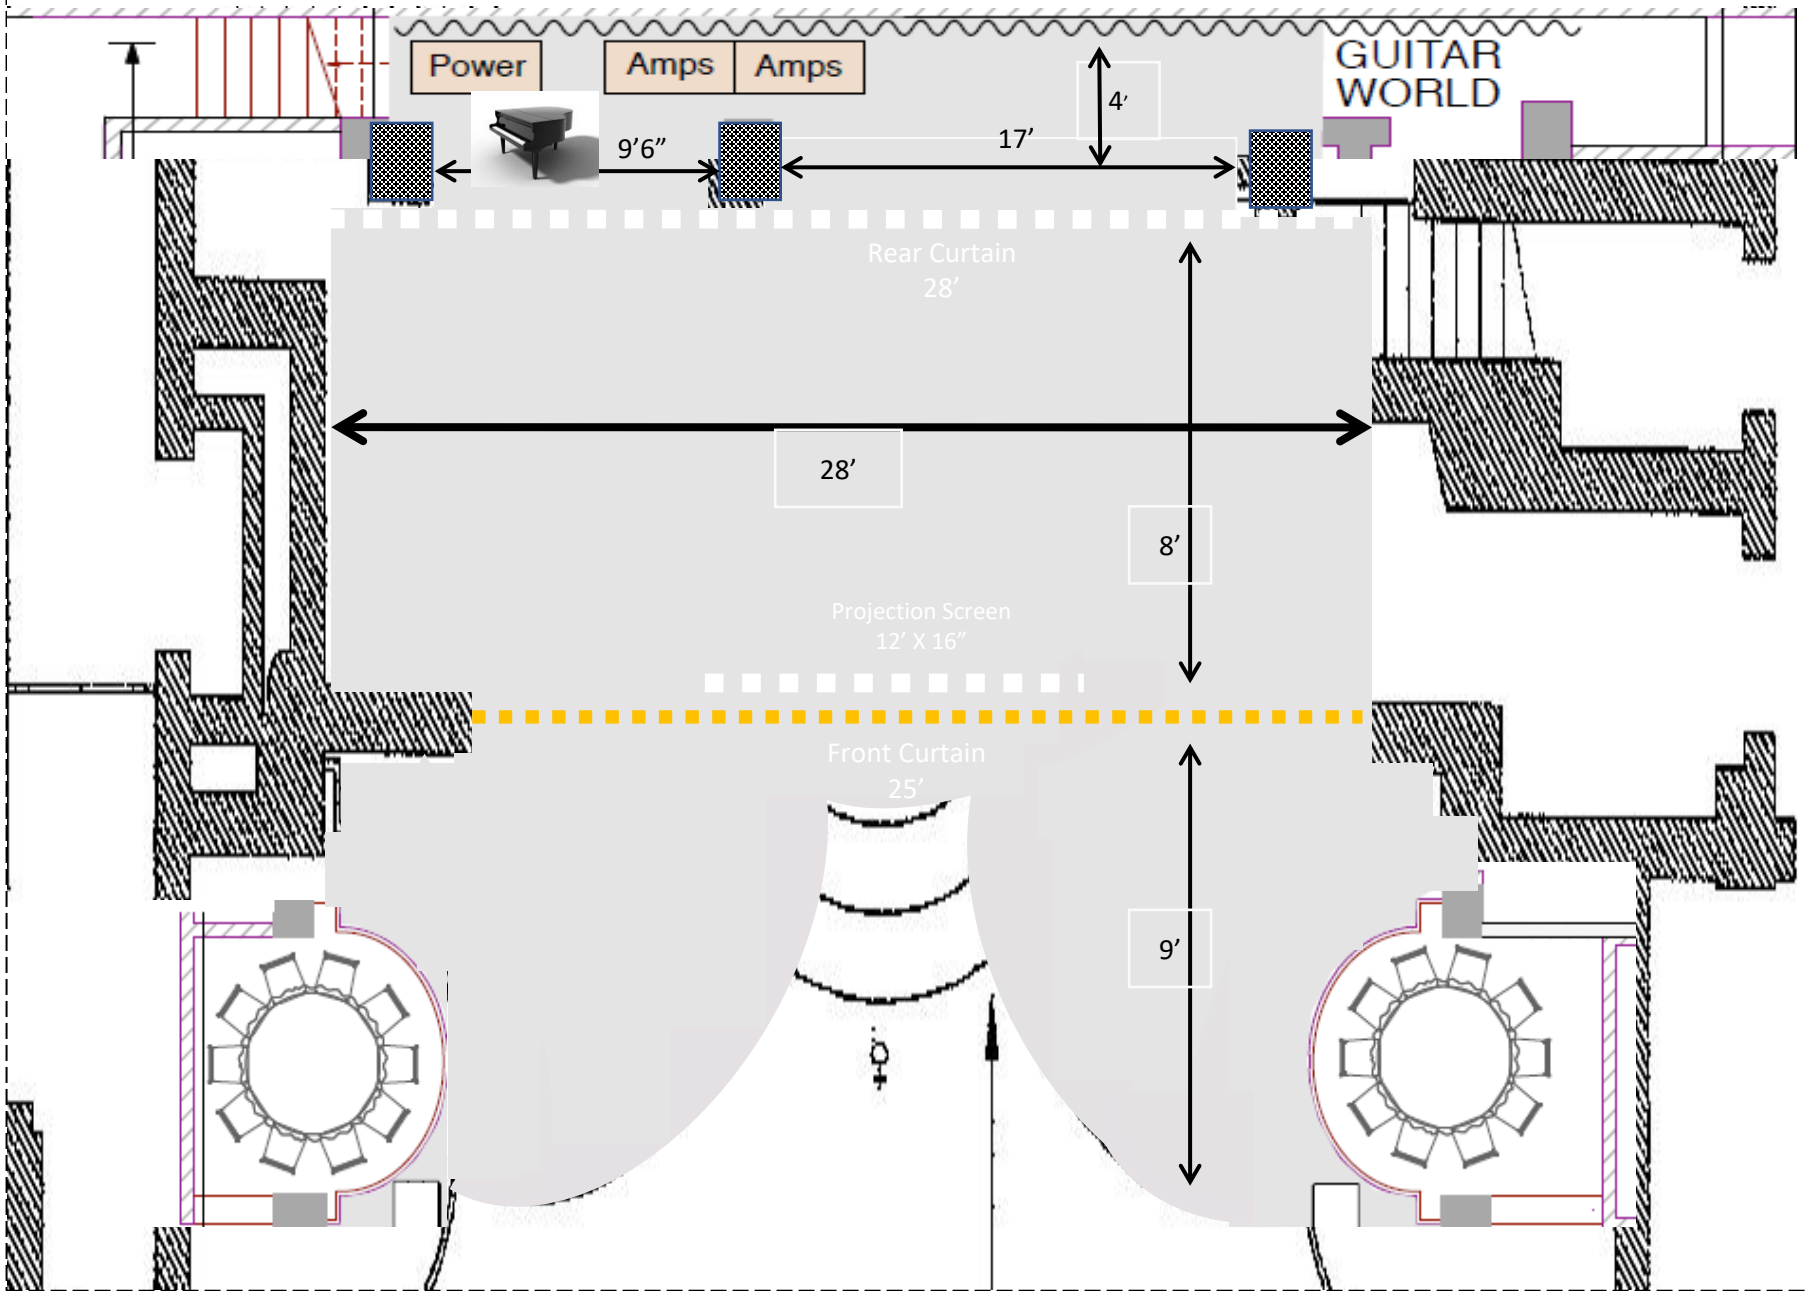

## Stage with stage plug

# Edison Ballroom STAGE PLOT WITHOUT STAGE PLUG

35'-7"

# Edison Ballroom STAGE PLOT WITH STAGE PLUG

## Edison Ballroom TRUSS PLOT

**EDISON HP**  
 Venue: EDISON BALLROOM  
 Designer: CARLOS MARTINEZ  
 8/27/13

Light Plot