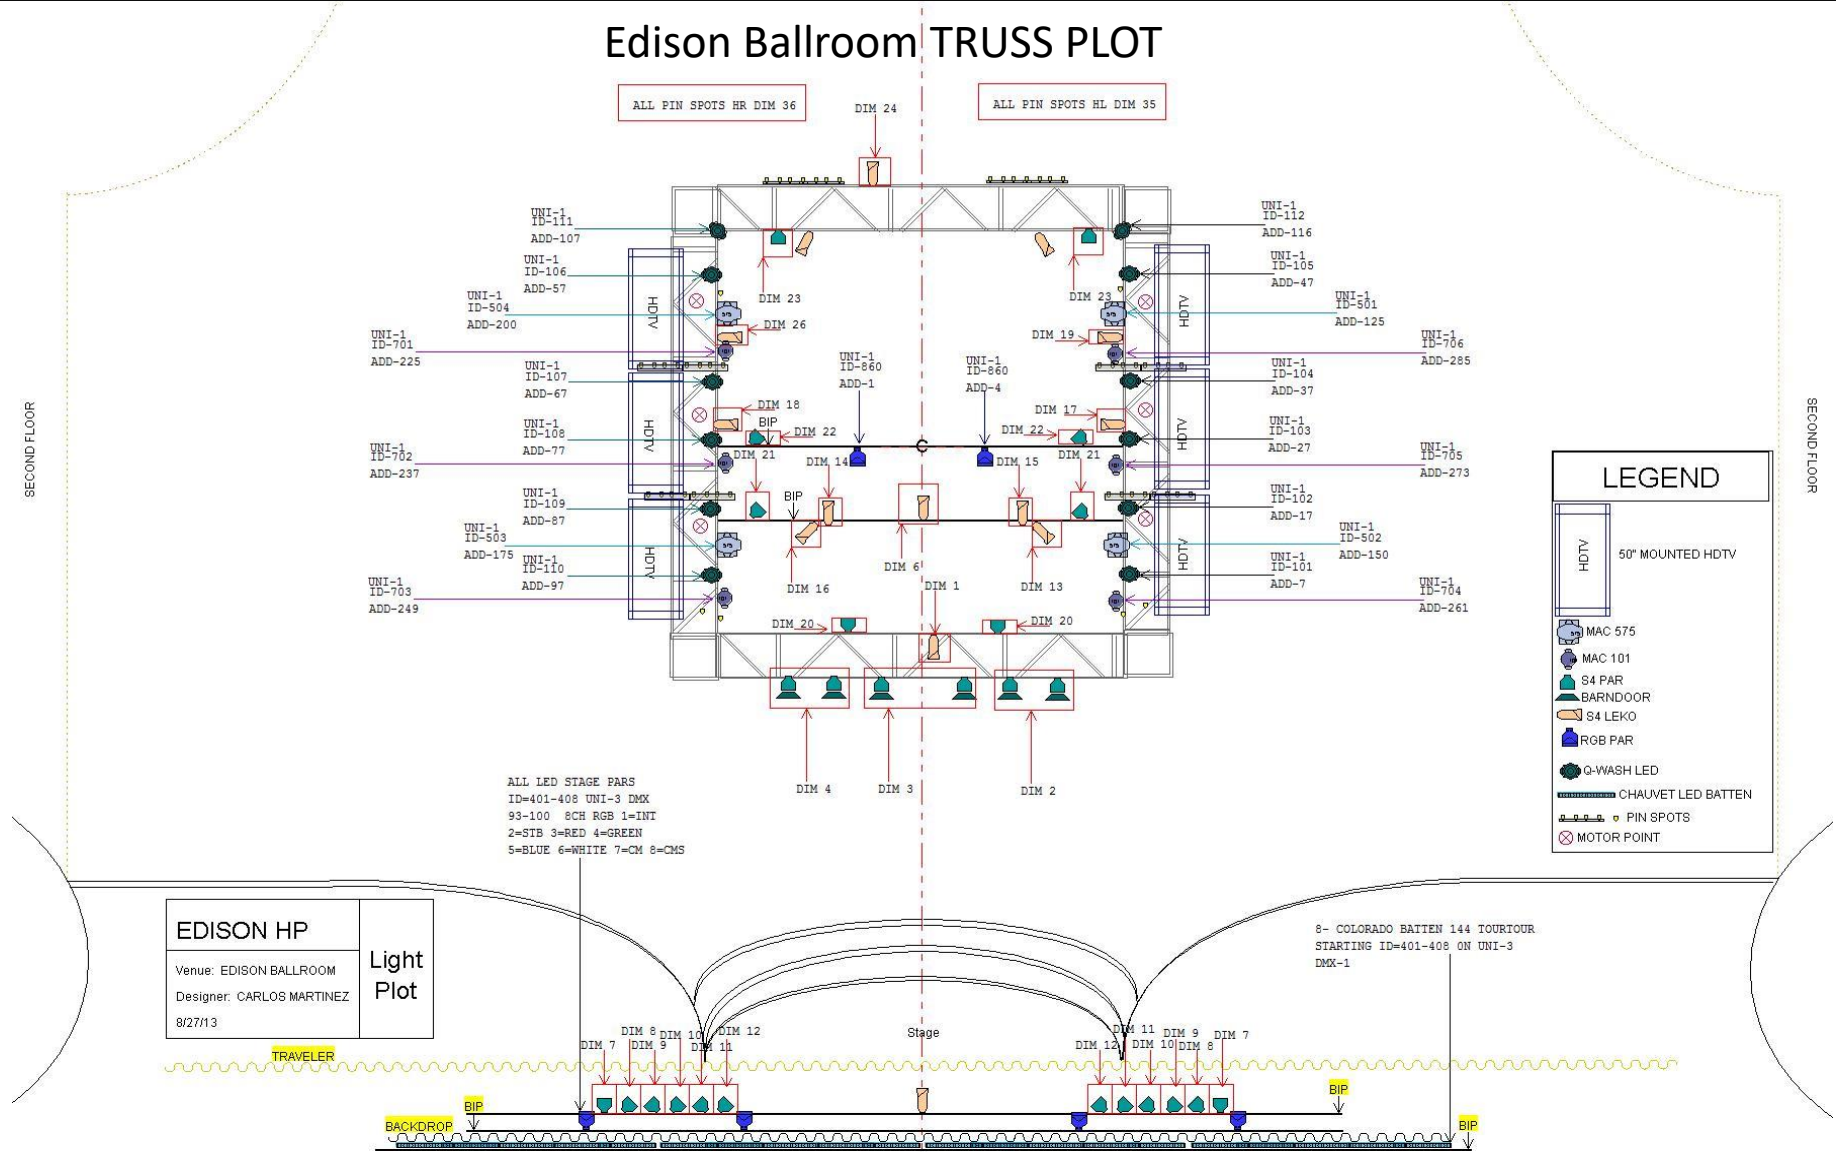

# Edison Ballroom STAGE PLOT WITHOUT STAGE PLUG

35'-7"

# Edison Ballroom STAGE PLOT WITH STAGE PLUG

## Edison Ballroom TRUSS PLOT

**EDISON HP**  
 Venue: EDISON BALLROOM  
 Designer: CARLOS MARTINEZ  
 8/27/13

Light Plot

# Edison Ballroom STAGE LIGHTING & TRUSS PLOT

6 Brand New 40" Channel Colorado 144 LED Scenic Zip Strips

STAGE

STAGE

TRUSS

TRUSS