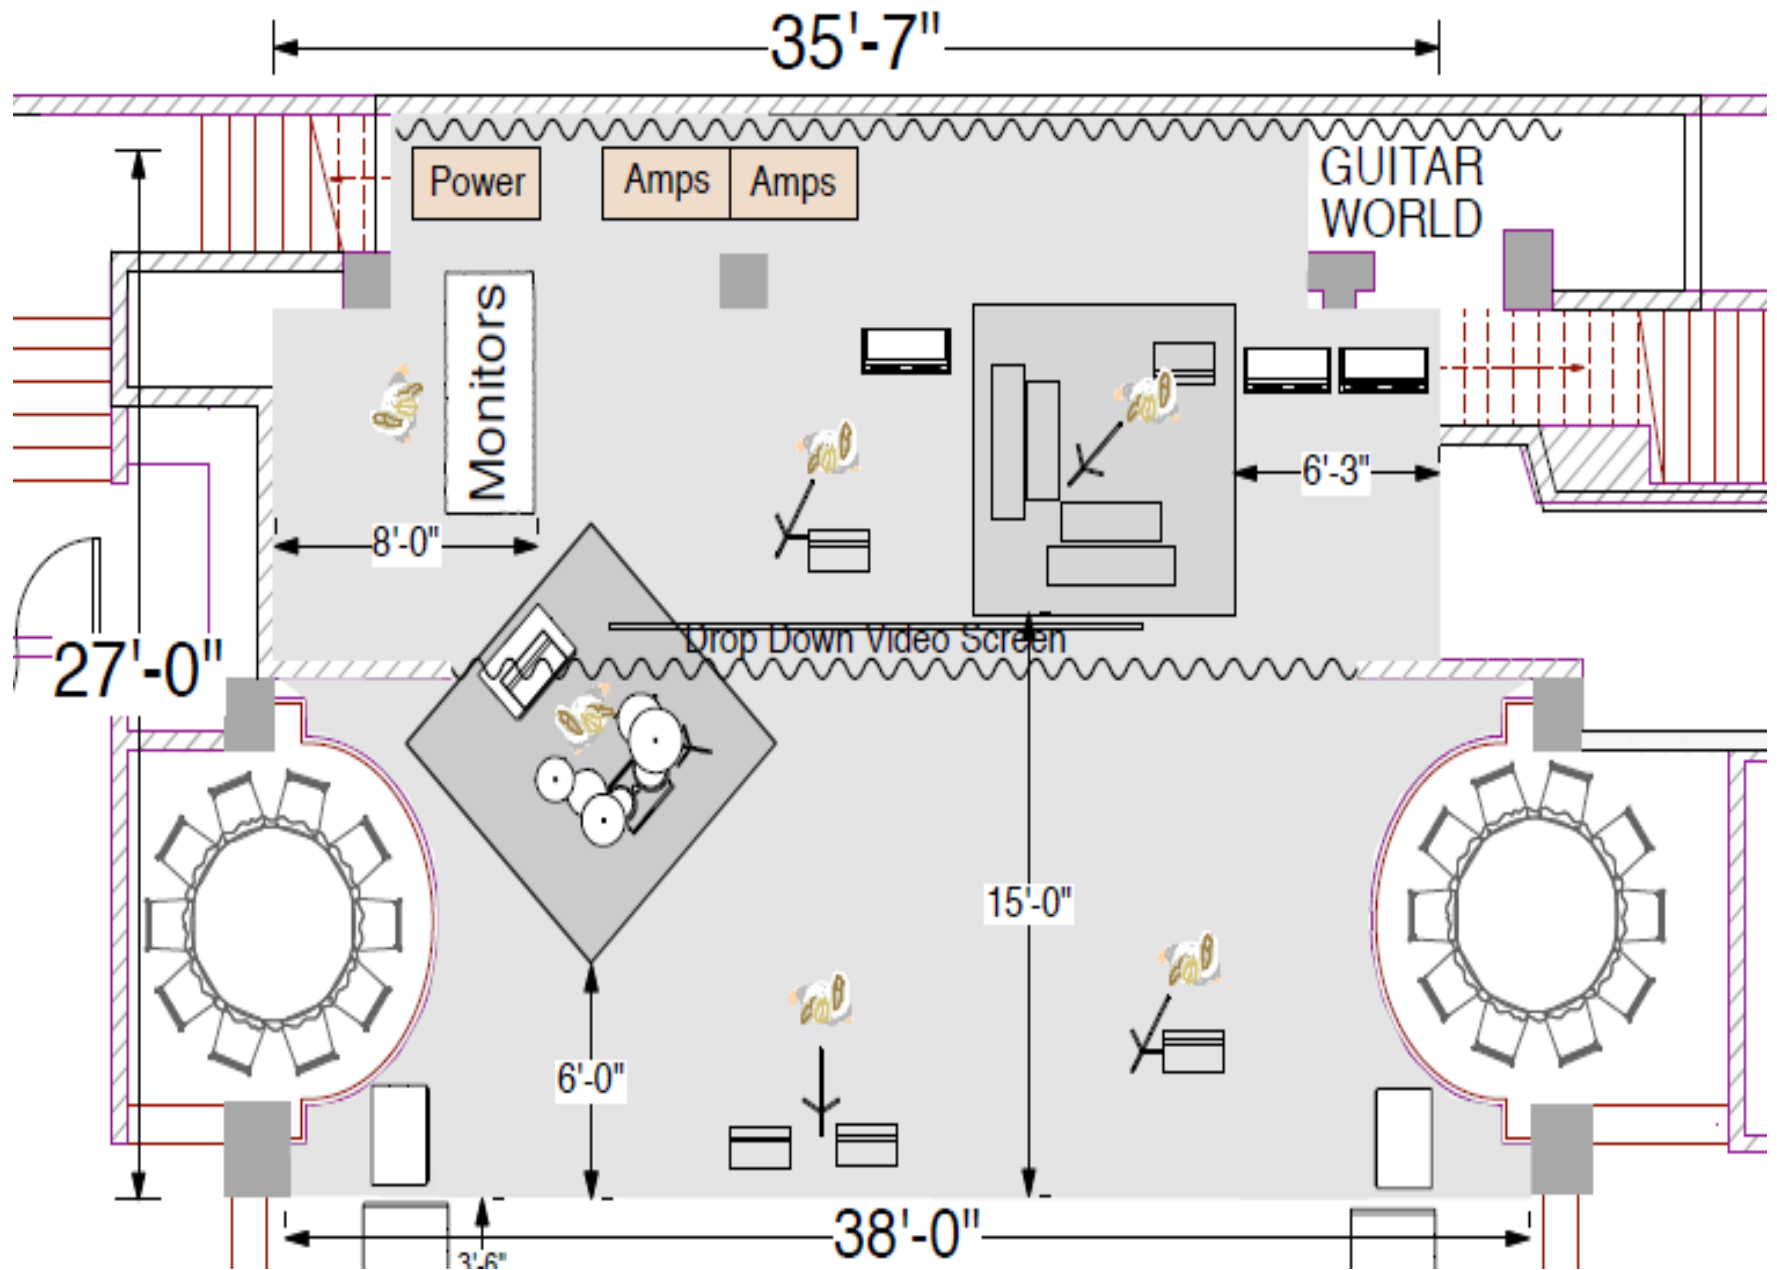

## Stage with stage plug

# Edison Ballroom STAGE PLOT WITHOUT STAGE PLUG

35'-7"

# Edison Ballroom STAGE PLOT WITH STAGE PLUG

## Edison Ballroom TRUSS PLOT

**EDISON HP**  
 Venue: EDISON BALLROOM  
 Designer: CARLOS MARTINEZ  
 8/27/13

Light Plot