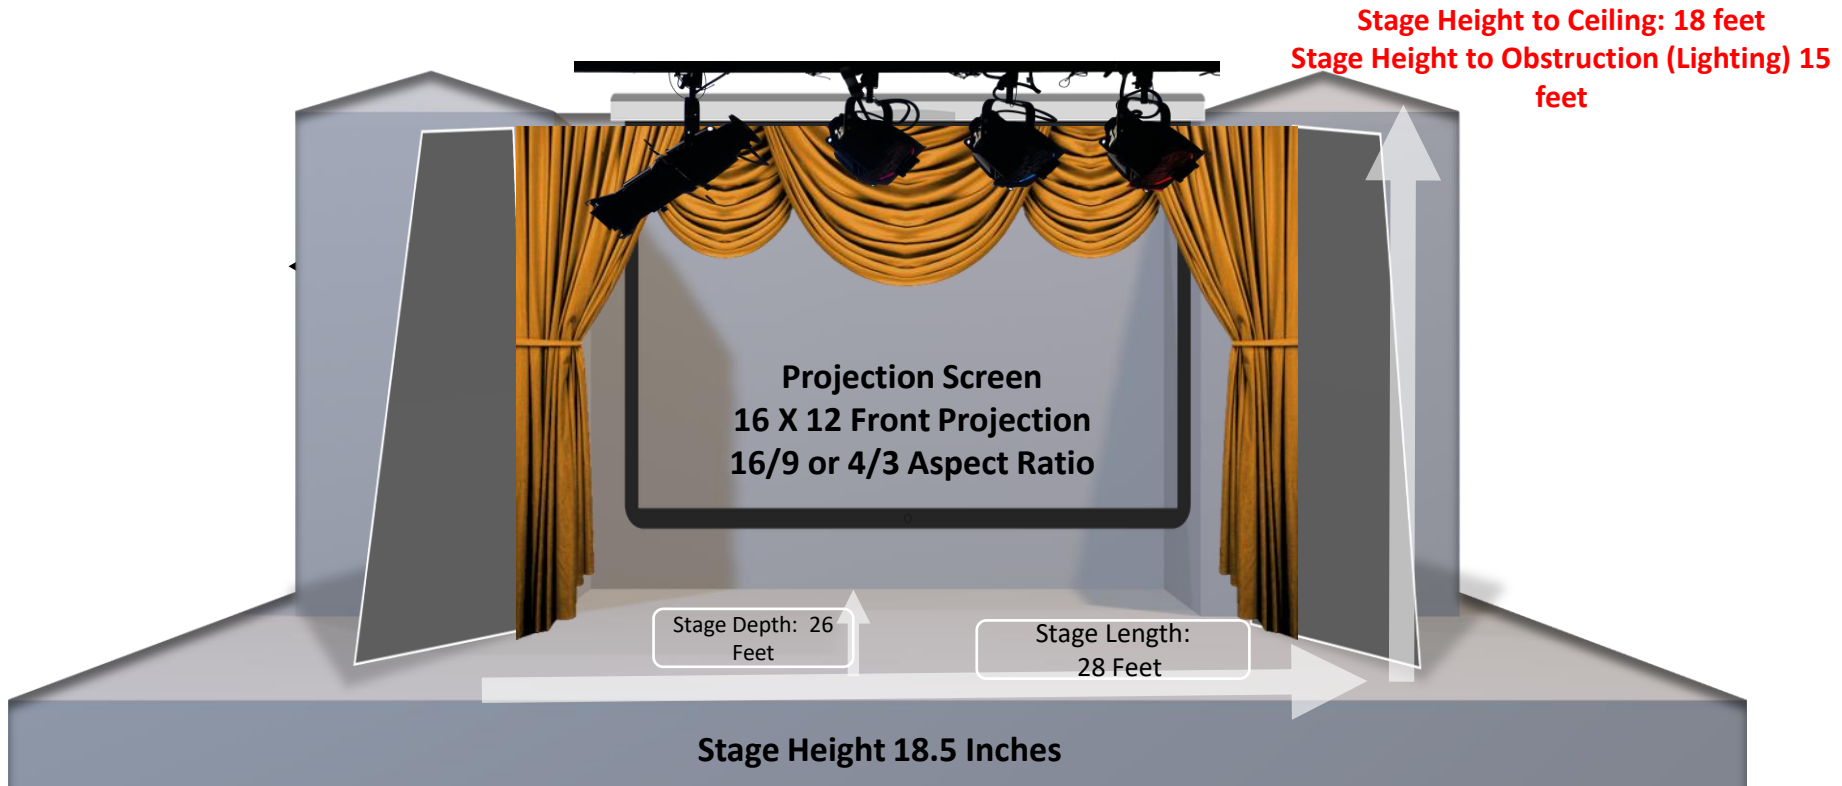

## Stage with stage plug

# Edison Ballroom STAGE PLOT WITHOUT STAGE PLUG

35'-7"

# Edison Ballroom STAGE PLOT WITH STAGE PLUG

# Edison Ballroom STAGE LIGHTING & TRUSS PLOT

6 Brand New 40" Channel Colorado 144 LED Scenic Zip Strips

STAGE

STAGE

TRUSS

TRUSS