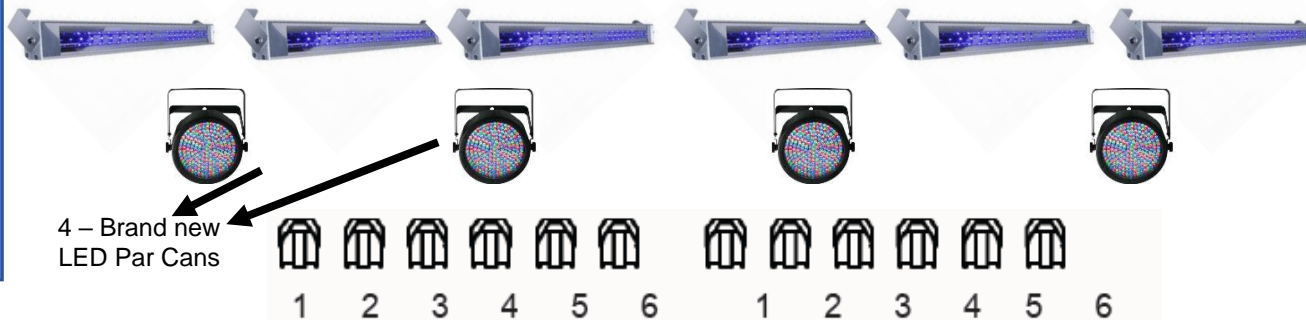

### LEGEND

- 50" MOUNTED HDTV
- MAC 575
- MAC 101
- S4 PAR
- BARNDOOR
- S4 LEKO
- RGB PAR
- Q-WASH LED
- CHAUVET LED BATTEN
- PIN SPOTS
- MOTOR POINT

# Edison Ballroom STAGE LIGHTING & TRUSS PLOT

6 Brand New 40" Channel Colorado 144 LED Scenic Zip Strips

STAGE

STAGE

TRUSS

TRUSS