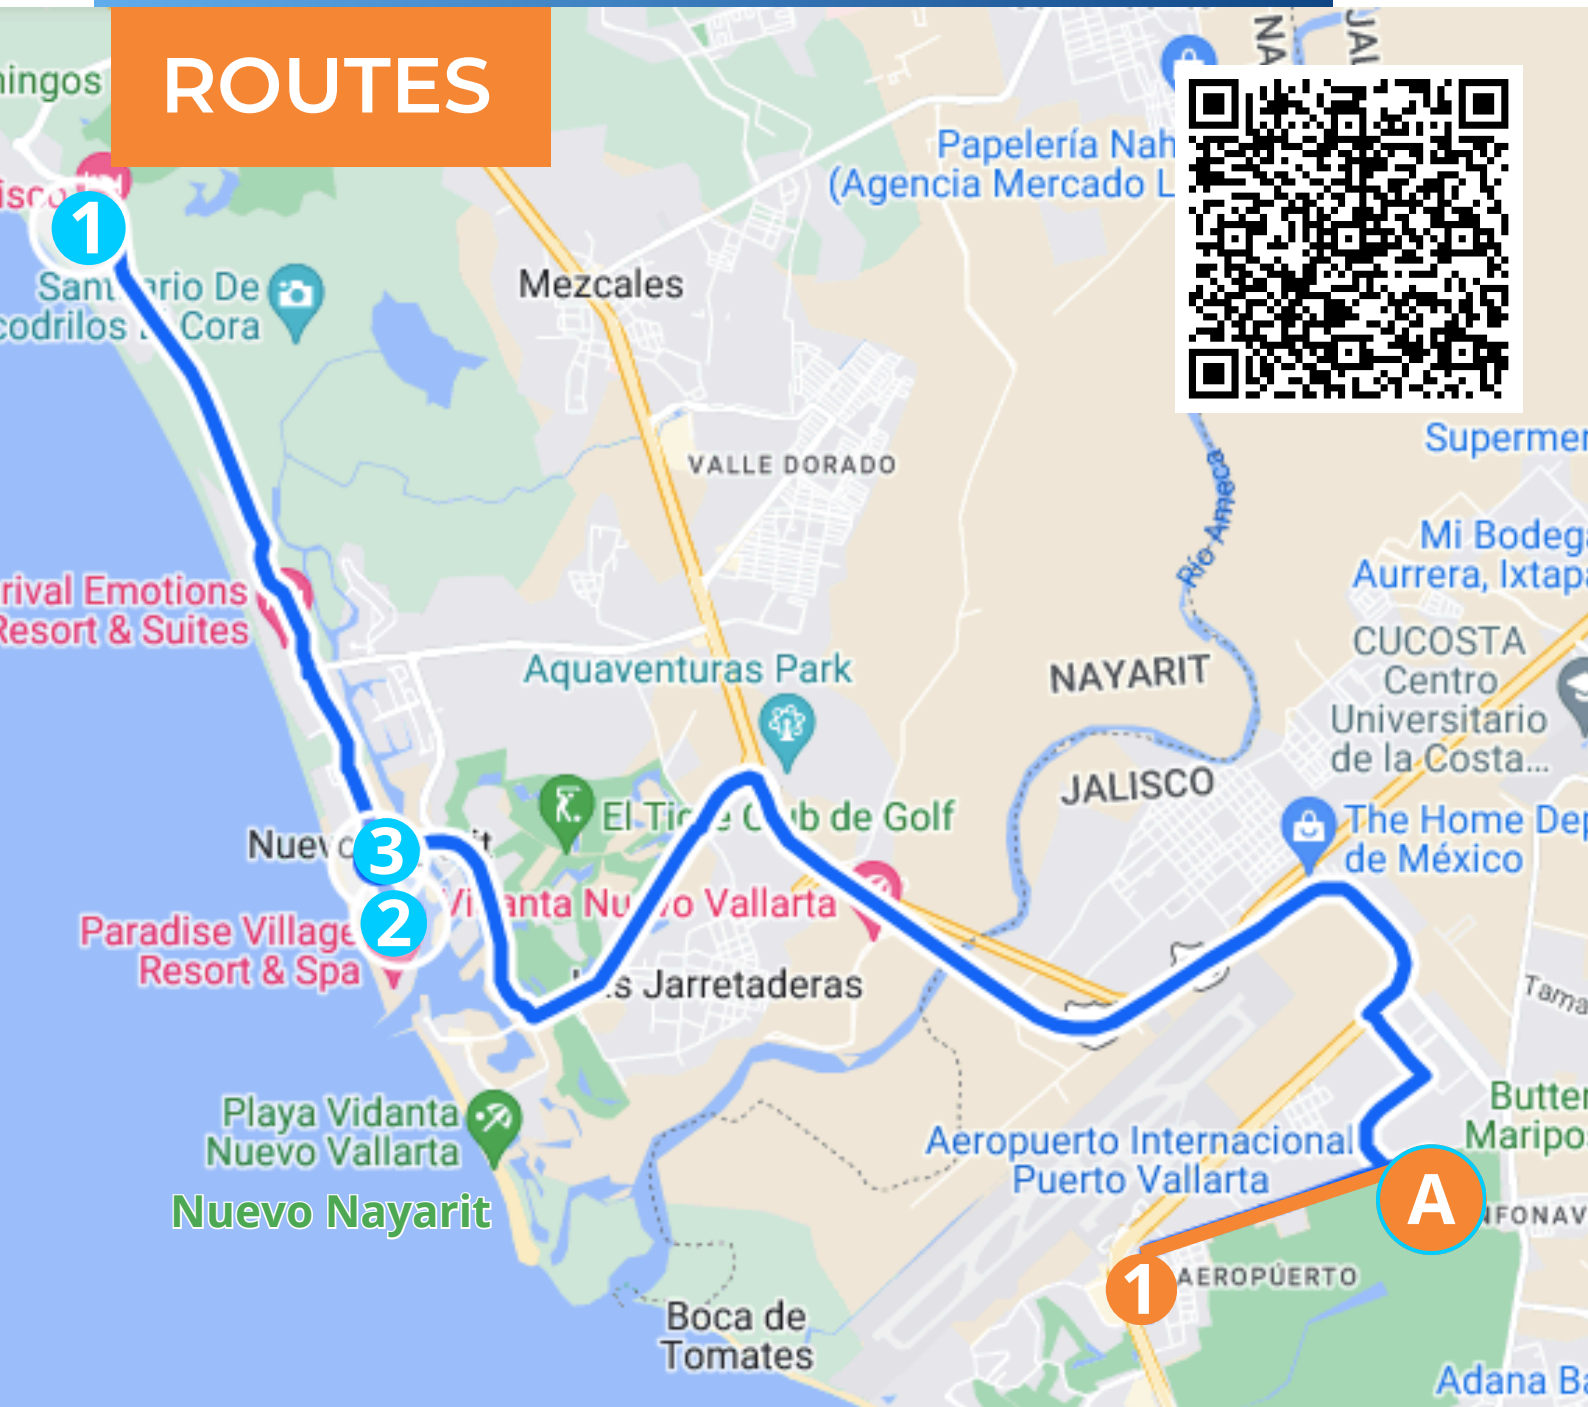

TRANSPORT

ROUTES

ROUTE 1 – Nuevo Nayarit

- 1 Hotel Samba
- 2 Paradise Village
- 3 Business Center Nuevo Vallarta
- A To Convention Center**

ROUTE 2 – Puerto Vallarta

- 1 Holiday Inn suites and Holiday Inn Express
- A To Convention Center**