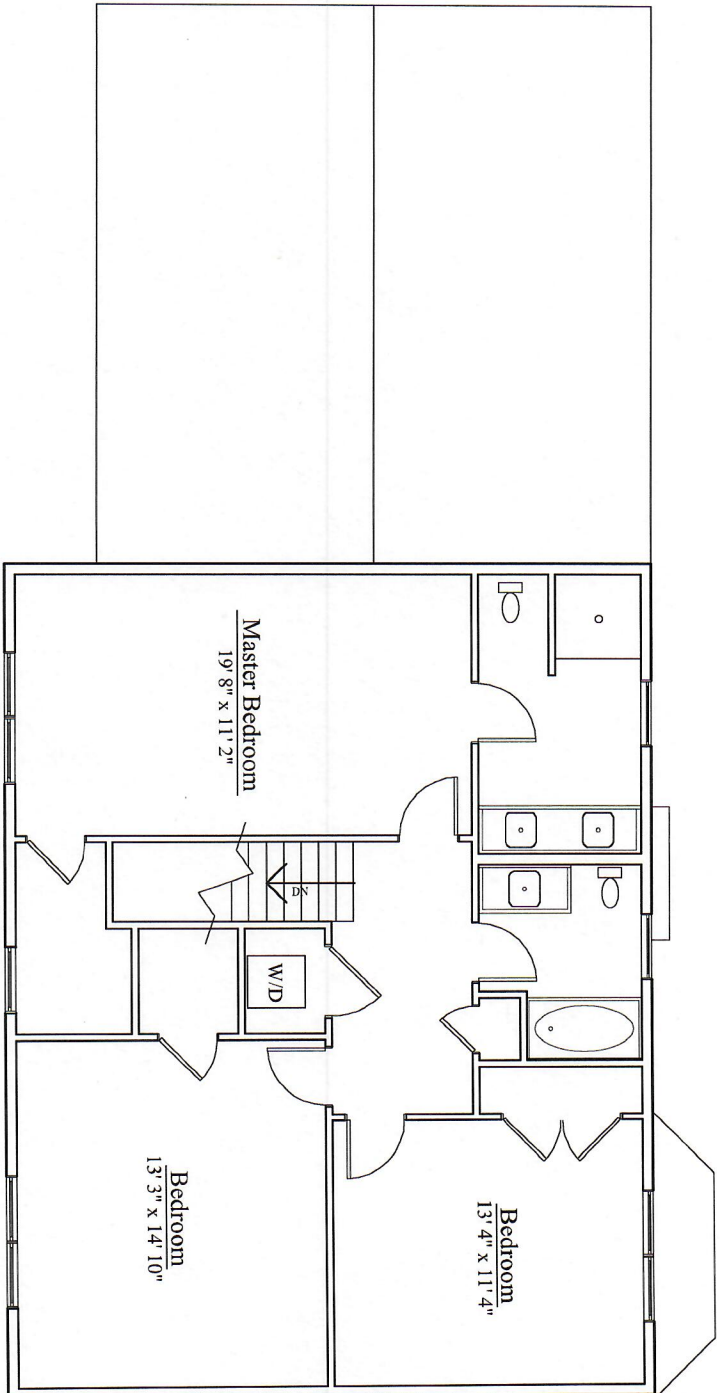

Sweeney

Front Elevation

2056 Square Feet

**Southwoods Commons**  
**Berlin, MA**

**The Sweeney**  
First Floor Plan - 1,033 sq. ft.

**Southwoods Commons**  
**Berlin, MA**

**The Sweeney**  
Second Floor Plan - 1,008 sq. ft.