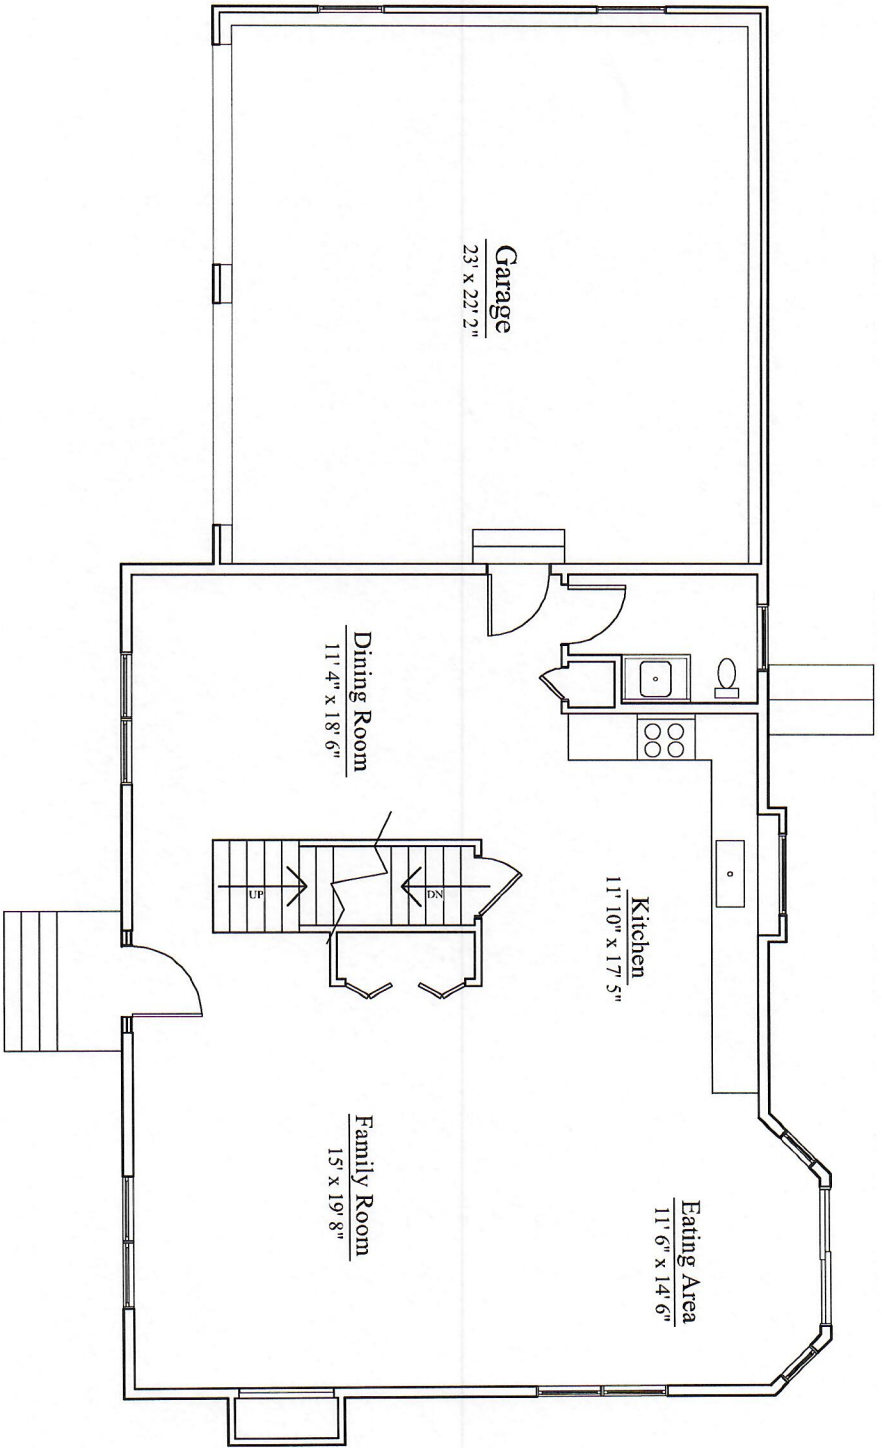

Sweeney

Front Elevation

2056 Square Feet

**Southwoods Commons**  
**Berlin, MA**

**The Sweeney**  
First Floor Plan - 1,033 sq. ft.

**Southwoods Commons**  
**Berlin, MA**

**The Sweeney**  
Second Floor Plan - 1,008 sq. ft.