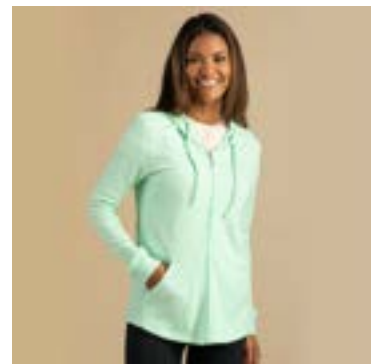

Waffle Full Zip
G7379