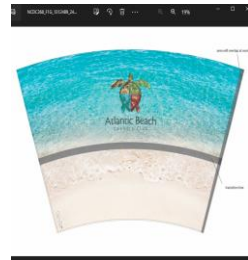

Marble Bouquet

Soft Granite

Metallic Shine

DPT Custom

DPT Custom

DPT Custom

DPT Custom

Stripe 2

Original Art

Original Art

Photo

Beach

DPT Custom

Stained Glass

Mangrove Green Etched

Original Art