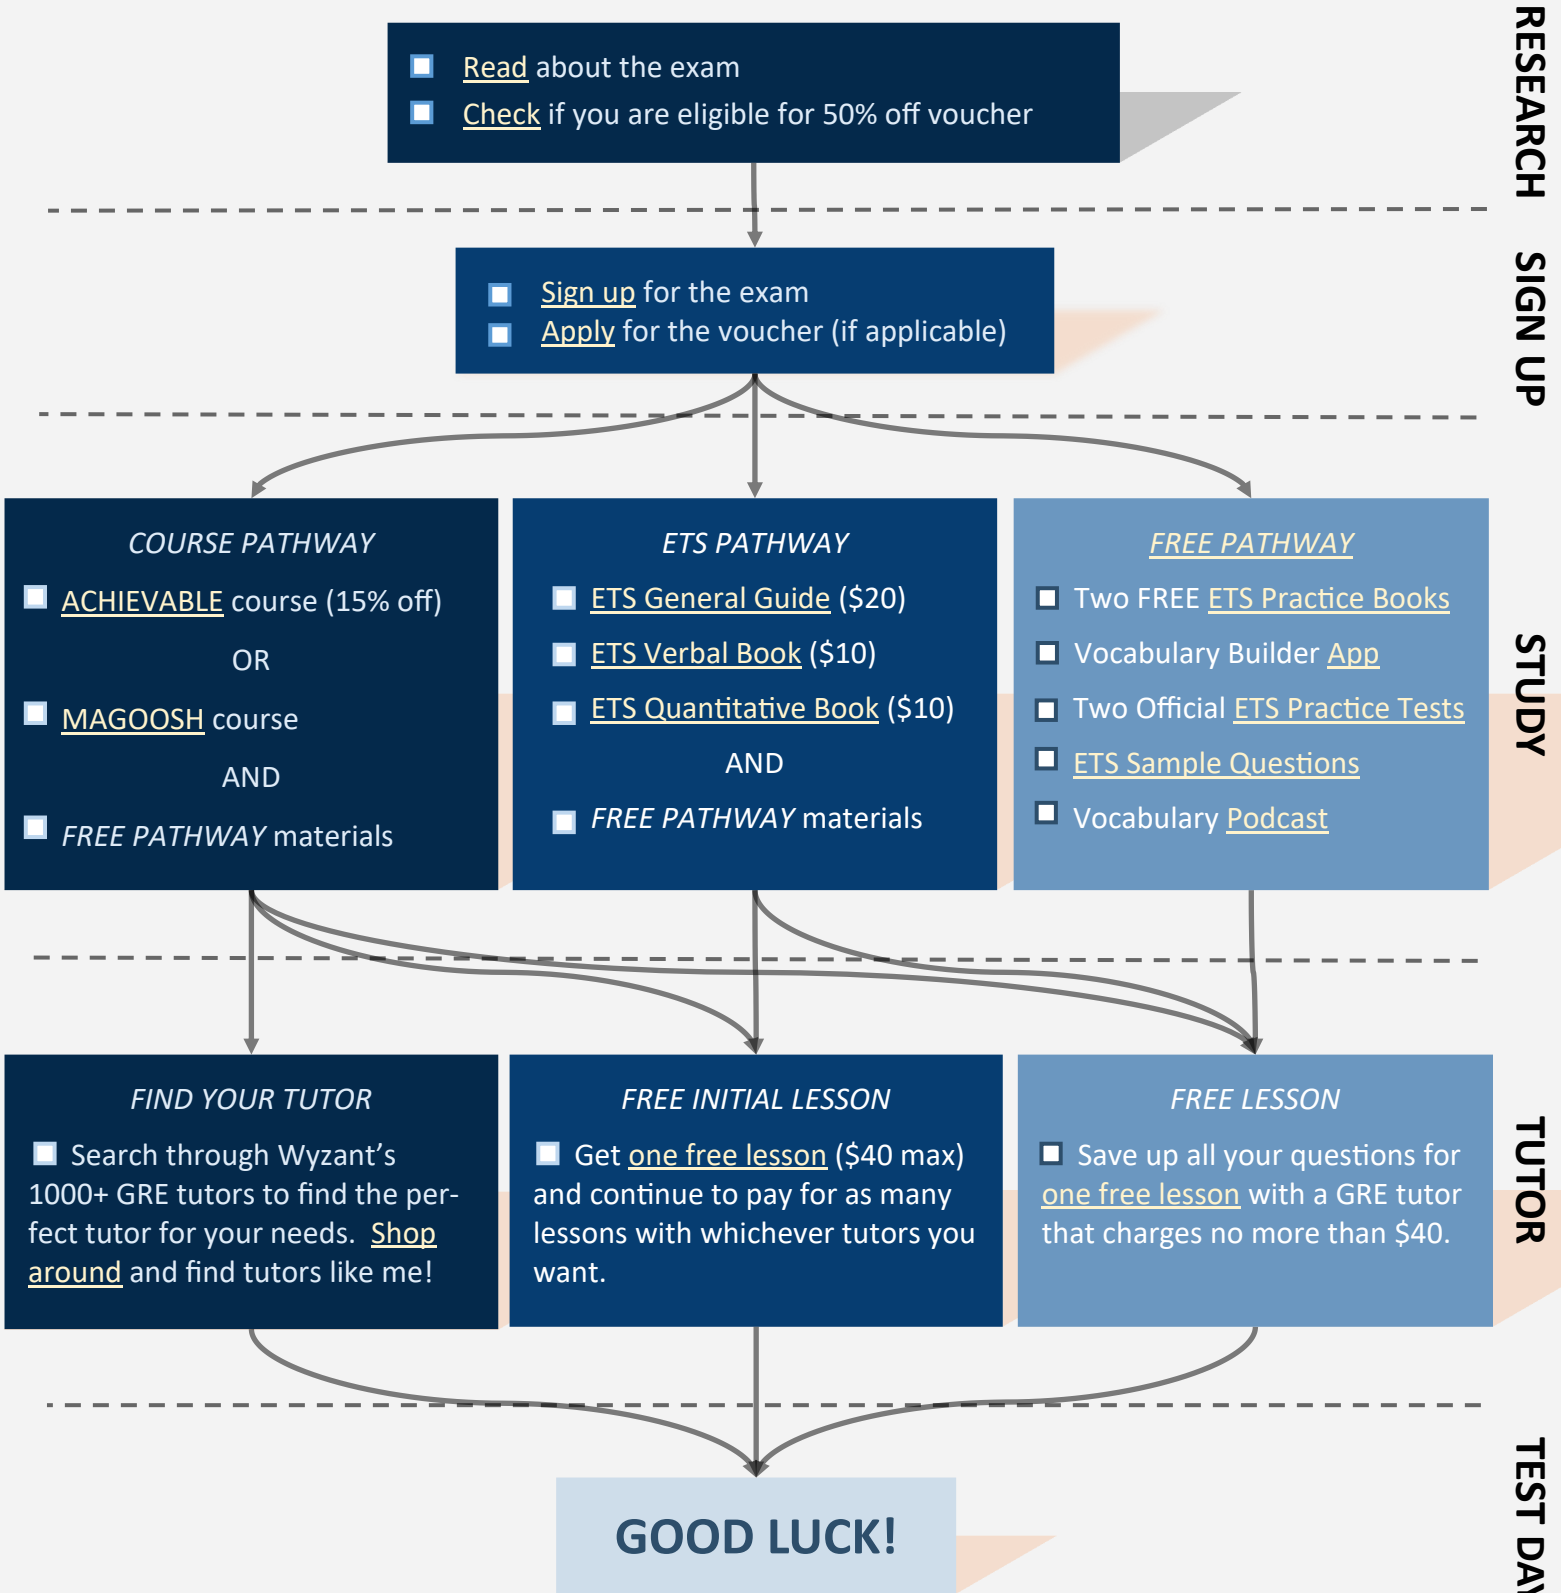

RESEARCH
SIGN UP
STUDY
TUTOR
TEST DAY

*Please be aware that I will be compensated for any purchases made through links on this document. Nonetheless, there are many options above that allow you to prepare for the exam completely free of charge.