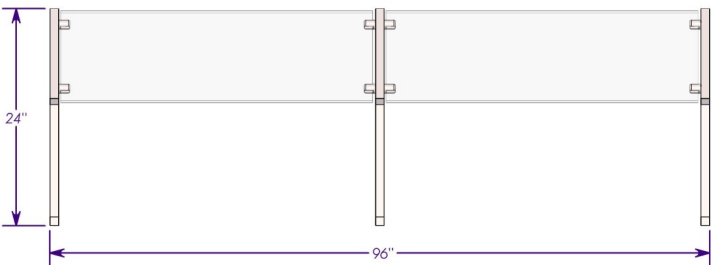

STANDARD MODEL FEATURES

- 1" SQUARE STAINLESS STEEL POST
- SOLID STAINLESS STEEL GLASS CLAMPS
- STAINLESS STEEL FLANGE POST
- DURABLE 3/8" THICK CLEAR PLEXIGLASS
- EASY TO ASSEMBLE AND MOVE AROUND
- NO DRILLING COUNTERTOP FOR INSTALLATION
- AVAILABLE IN DIFFERENT SIZES, UP TO 5 BAY
- EASY TO DISASSEMBLE

AVAILABLE SIZES

PORTABLE MODELS ARE AVAILABLE IN STANDARD SIZE WITH 2-5 BAY GLASS PANELS. CUSTOM SIZE/ LENGTH AVAILABLE, CONSULT FACTORY FOR CUSTOM SIZE.

MODEL VIEWS

MODEL PS-4

SIDE VIEW

MODEL	SIZE	BAY	O.A. SIZE
PS-4	48"	1	48"
PS-8	96"	2	96"
PS-12	144"	3	144"
PS-16	192"	4	192"

DIMENSIONS ARE FROM CENTER TO CENTER OF EACH POST. OVER ALL SIZE (O.A.) IS THE OUTSIDE DIMENSION.

MODEL PS-8

ISOMETRIC VIEW

TRANSITION POST WITH SOLID STAINLESS STEEL GLASS CLAMPS. 1" SQUARE TUBING, FLAT BASE, PORTABLE STYLE –NO INSTALLATION REQUIRED.