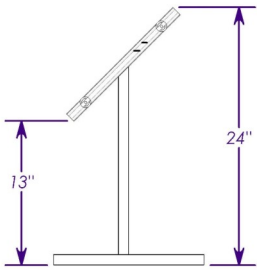

STANDARD MODEL FEATURES

- 1" SQUARE STAINLESS STEEL POST
- SOLID STAINLESS STEEL GLASS CLAMPS
- STAINLESS STEEL FLANGE POST
- DURABLE 3/8" THICK CLEAR PLEXIGLASS
- EASY TO ASSEMBLE AND MOVE AROUND
- NO DRILLING COUNTERTOP FOR INSTALLATION
- AVAILABLE IN DIFFERENT SIZES, UP TO 5 BAY
- EASY TO DISASSEMBLE

AVAILABLE SIZES

PORTABLE MODELS ARE AVAILABLE IN STANDARD SIZE WITH 2-5 BAY GLASS PANELS. CUSTOM SIZE/ LENGTH AVAILABLE, CONSULT FACTORY FOR CUSTOM SIZE.

MODEL VIEWS

MODEL PS-4

SIDE VIEW

MODEL	SIZE	BAY	O.A. SIZE
PS-4	48"	1	48"
PS-8	96"	2	96"
PS-12	144"	3	144"
PS-16	192"	4	192"

DIMENSIONS ARE FROM CENTER TO CENTER OF EACH POST. OVER ALL SIZE (O.A.) IS THE OUTSIDE DIMENSION.

MODEL PS-8

ISOMETRIC VIEW

TRANSITION POST WITH SOLID STAINLESS STEEL GLASS CLAMPS. 1" SQUARE TUBING, FLAT BASE, PORTABLE STYLE –NO INSTALLATION REQUIRED.