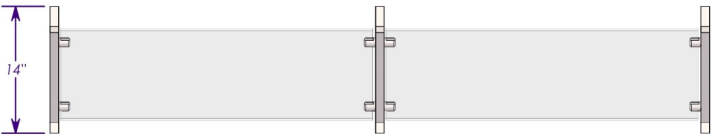

STANDARD MODEL FEATURES

- 1" SQUARE STAINLESS STEEL POST
- SOLID STAINLESS STEEL GLASS CLAMPS
- STAINLESS STEEL FLANGE POST
- DURABLE 3/8" THICK CLEAR PLEXIGLASS
- EASY TO ASSEMBLE AND MOVE AROUND
- NO DRILLING COUNTERTOP FOR INSTALLATION
- AVAILABLE IN DIFFERENT SIZES, UP TO 5 BAY
- EASY TO DISASSEMBLE

AVAILABLE SIZES

PORTABLE MODELS ARE AVAILABLE IN STANDARD SIZE WITH 2-5 BAY GLASS PANELS. CUSTOM SIZE/ LENGTH AVAILABLE, CONSULT FACTORY FOR CUSTOM SIZE.

MODEL VIEWS

MODEL PS-4

SIDE VIEW

MODEL	SIZE	BAY	O.A. SIZE
PS-4	48"	1	48"
PS-8	96"	2	96"
PS-12	144"	3	144"
PS-16	192"	4	192"

DIMENSIONS ARE FROM CENTER TO CENTER OF EACH POST. OVER ALL SIZE (O.A.) IS THE OUTSIDE DIMENSION.

MODEL PS-8

ISOMETRIC VIEW

TRANSITION POST WITH SOLID STAINLESS STEEL GLASS CLAMPS. 1" SQUARE TUBING, FLAT BASE, PORTABLE STYLE –NO INSTALLATION REQUIRED.