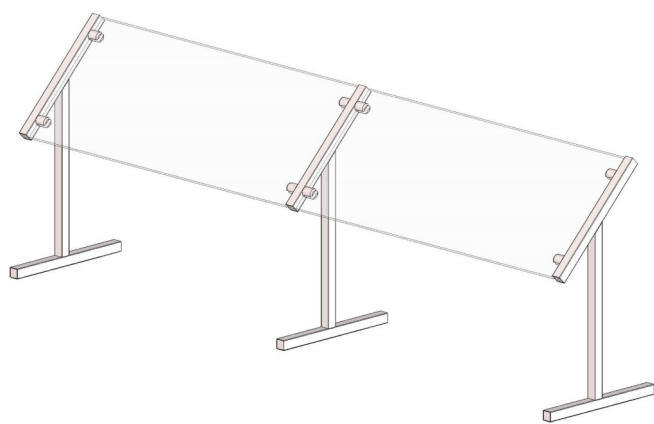

SHOP DRAWINGS ARE PROVIDED FOR EACH STORE/LOCATION, WHICH INCLUDE AN OVER ALL PLAN LAY OUT OF SNEEZE GUARDS TO ENSURE EVERY FOOD AREA IS COVERED

SPECIFICATIONS

1" SQUARE STAINLESS STEEL TUBING CONSTRUCTION WITH SOLID STAINLESS STEEL GLASS CLAMPS, FLANGE POST AND END CAPS. STAINLESS STEEL TUBING SHALL BE 304 TYPE WITH #4 FINISH (BRUSHED) TIG WELDED CONSTRUCTION, CLEAN AND POLISHED TO A SMOOTH FINISH. 3/8" THICK PLEXIGLASS WITH FLAT POLISHED EDGES AT ALL SIDES (NO SHARP EDGES). SQUARE CORNERS.

STANDARD MODEL FEATURES

- 1" SQUARE STAINLESS STEEL POST
- SOLID STAINLESS STEEL GLASS CLAMPS
- STAINLESS STEEL FLANGE POST
- DURABLE 3/8" THICK CLEAR PLEXIGLASS
- EASY TO ASSEMBLE AND MOVE AROUND
- NO DRILLING COUNTERTOP FOR INSTALLATION
- AVAILABLE IN DIFFERENT SIZES, UP TO 5 BAY
- EASY TO DISASSEMBLE

AVAILABLE SIZES

PORTABLE MODELS ARE AVAILABLE IN STANDARD SIZE WITH 2-5 BAY GLASS PANELS. CUSTOM SIZE/ LENGTH AVAILABLE, CONSULT FACTORY FOR CUSTOM SIZE.

MODEL VIEWS

MODEL PS-4

SIDE VIEW

MODEL	SIZE	BAY	O.A. SIZE
PS-4	48"	1	48"
PS-8	96"	2	96"
PS-12	144"	3	144"
PS-16	192"	4	192"

DIMENSIONS ARE FROM CENTER TO CENTER OF EACH POST. OVER ALL SIZE (O.A.) IS THE OUTSIDE DIMENSION.

MODEL PS-8

ISOMETRIC VIEW

TRANSITION POST WITH SOLID STAINLESS STEEL GLASS CLAMPS. 1" SQUARE TUBING, FLAT BASE, PORTABLE STYLE –NO INSTALLATION REQUIRED.