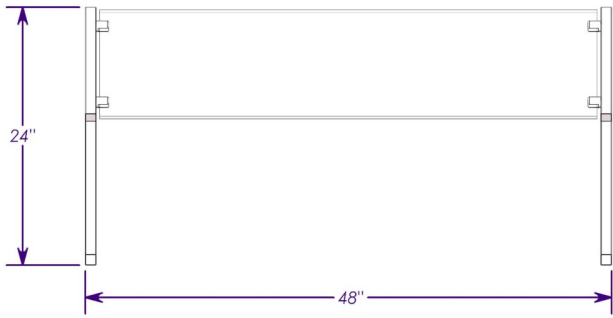

STANDARD MODEL FEATURES

- 1" SQUARE STAINLESS STEEL POST
- SOLID STAINLESS STEEL GLASS CLAMPS
- STAINLESS STEEL FLANGE POST
- DURABLE 3/8" THICK CLEAR PLEXIGLASS
- EASY TO ASSEMBLE AND MOVE AROUND
- NO DRILLING COUNTERTOP FOR INSTALLATION
- AVAILABLE IN DIFFERENT SIZES, UP TO 5 BAY
- EASY TO DISASSEMBLE

AVAILABLE SIZES

PORTABLE MODELS ARE AVAILABLE IN STANDARD SIZE WITH 2-5 BAY GLASS PANELS. CUSTOM SIZE/ LENGTH AVAILABLE, CONSULT FACTORY FOR CUSTOM SIZE.

MODEL VIEWS

MODEL PS-4

SIDE VIEW

MODEL	SIZE	BAY	O.A. SIZE
PS-4	48"	1	48"
PS-8	96"	2	96"
PS-12	144"	3	144"
PS-16	192"	4	192"

DIMENSIONS ARE FROM CENTER TO CENTER OF EACH POST. OVER ALL SIZE (O.A.) IS THE OUTSIDE DIMENSION.

MODEL PS-8

ISOMETRIC VIEW

TRANSITION POST WITH SOLID STAINLESS STEEL GLASS CLAMPS. 1" SQUARE TUBING, FLAT BASE, PORTABLE STYLE –NO INSTALLATION REQUIRED.