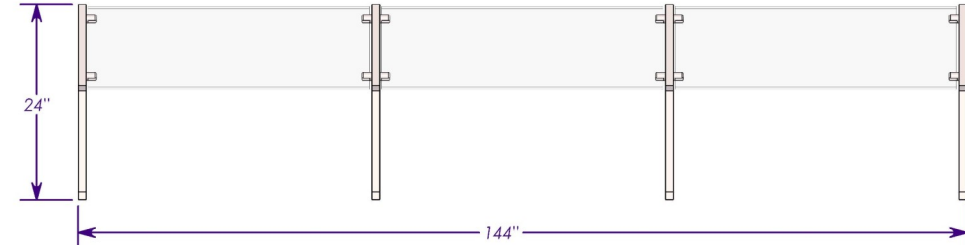

STANDARD MODEL FEATURES

- 1" SQUARE STAINLESS STEEL POST
- SOLID STAINLESS STEEL GLASS CLAMPS
- STAINLESS STEEL FLANGE POST
- DURABLE 3/8" THICK CLEAR PLEXIGLASS
- EASY TO ASSEMBLE AND MOVE AROUND
- NO DRILLING COUNTERTOP FOR INSTALLATION
- AVAILABLE IN DIFFERENT SIZES, UP TO 5 BAY
- EASY TO DISASSEMBLE

AVAILABLE SIZES

PORTABLE MODELS ARE AVAILABLE IN STANDARD SIZE WITH 2-5 BAY GLASS PANELS. CUSTOM SIZE/ LENGTH AVAILABLE, CONSULT FACTORY FOR CUSTOM SIZE.

MODEL VIEWS

MODEL PS-4

SIDE VIEW

MODEL	SIZE	BAY	O.A. SIZE
PS-4	48"	1	48"
PS-8	96"	2	96"
PS-12	144"	3	144"
PS-16	192"	4	192"

DIMENSIONS ARE FROM CENTER TO CENTER OF EACH POST. OVER ALL SIZE (O.A.) IS THE OUTSIDE DIMENSION.

MODEL PS-8

ISOMETRIC VIEW

TRANSITION POST WITH SOLID STAINLESS STEEL GLASS CLAMPS. 1" SQUARE TUBING, FLAT BASE, PORTABLE STYLE –NO INSTALLATION REQUIRED.