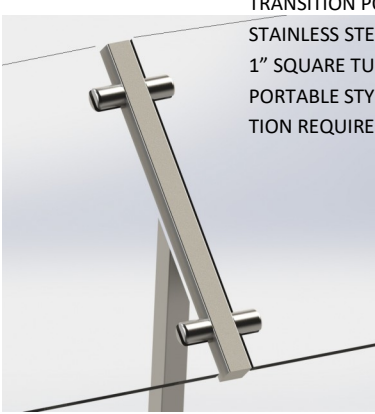

STANDARD MODEL FEATURES

- 1" SQUARE STAINLESS STEEL POST
- SOLID STAINLESS STEEL GLASS CLAMPS
- STAINLESS STEEL FLANGE POST
- DURABLE 3/8" THICK CLEAR PLEXIGLASS
- EASY TO ASSEMBLE AND MOVE AROUND
- NO DRILLING COUNTERTOP FOR INSTALLATION
- AVAILABLE IN DIFFERENT SIZES, UP TO 5 BAY
- EASY TO DISASSEMBLE

AVAILABLE SIZES

PORTABLE MODELS ARE AVAILABLE IN STANDARD SIZE WITH 2-5 BAY GLASS PANELS. CUSTOM SIZE/ LENGTH AVAILABLE, CONSULT FACTORY FOR CUSTOM SIZE.

MODEL VIEWS

MODEL PS-4

SIDE VIEW

MODEL	SIZE	BAY	O.A. SIZE
PS-4	48"	1	48"
PS-8	96"	2	96"
PS-12	144"	3	144"
PS-16	192"	4	192"

DIMENSIONS ARE FROM CENTER TO CENTER OF EACH POST. OVER ALL SIZE (O.A.) IS THE OUTSIDE DIMENSION.

MODEL PS-8

ISOMETRIC VIEW

TRANSITION POST WITH SOLID STAINLESS STEEL GLASS CLAMPS. 1" SQUARE TUBING, FLAT BASE, PORTABLE STYLE –NO INSTALLATION REQUIRED.