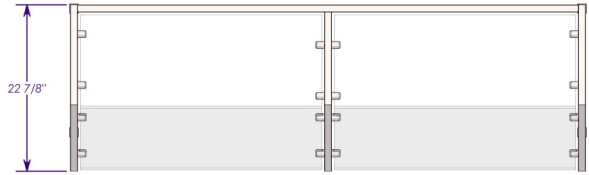

MODEL SB-SQ-6