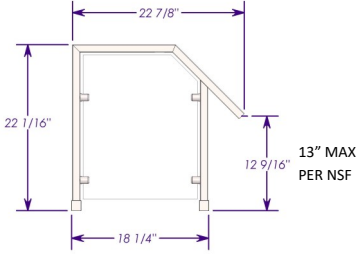

## AVAILABLE SIZES

SELF SERVE STYLE SNEEZE GUARD IS AVAILABLE IN 4 DIFFERENT SIZES. END PANELS ARE INCLUDED TO MEET NSF CODE. CUSTOM SIZE/ LENGTH AVAILABLE. CONSULT FACTORY FOR CUSTOM SIZE

## MODEL VIEWS

**MODEL SB-SQ-4**

**SIDE VIEW**

MODEL	SIZE	BAY	O.A. SIZE
SB-SQ-3	36"	1	35.25"
SB-SQ-4	48"	1	47.25"
SB-SQ-5	60"	2	59.25"
SB-SQ-6	72"	2	71.25"

THE NOMINAL SIZE IS TO FIT STANDARD REFRIGERATED PREP TABLES. OVER ALL SIZE (O.A.) IS THE OUTSIDE DIMENSION OF THE SNEEZE GUARD.