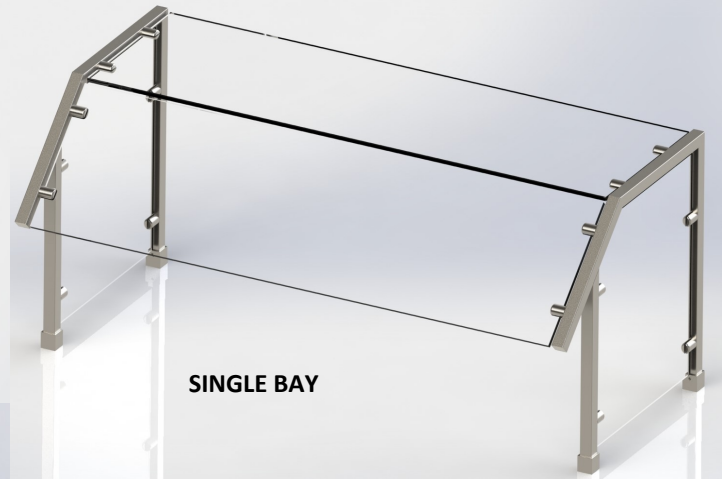

# AcGuard

SELF SERVE, BUFFET STYLE

SELF SERVE W/ 2 BAY GLASS PANELS

SINGLE BAY

END PANELS ARE INCLUDED

## SELF SERVE FOOD SHIELD

ENHANCE AND PROTECT FOOD PRODUCT WITH A SNEEZE GUARD, SELF SERVE STYLE; THE IDEAL FOOD SHIELD FOR A REFRIGERATED SALAD/SALSA BAR; BUFFET LINE. STYLISH AND FUNCTIONAL. THE SQUARE SVELTE SERIES ARE 1" SQUARE TUBING CONSTRUCTION AND IS AVAILABLE IN FOUR STANDARD SIZES, WITH END PANELS, SINGLE BAY GLASS PANEL OR DOUBLE BAY GLASS PANELS. CUSTOM SIZE IS AVAILABLE.

## SPECIFICATIONS

1" SQUARE STAINLESS STEEL TUBING CONSTRUCTION WITH SOLID STAINLESS STEEL GLASS CLAMPS, FLANGE POST AND END CAPS. STAINLESS STEEL TUBING SHALL BE 304 TYPE WITH #4 FINISH (BRUSHED) TIG WELDED CONSTRUCTION, CLEAN AND POLISHED TO A SMOOTH FINISH. 1/4" OR 3/8" THICK TEMPERED GLASS WITH FLAT POLISHED EDGES AT ALL SIDES (NO SHARP EDGES).

## STANDARD MODEL FEATURES

- 1" SQUARE STAINLESS STEEL POST
- SOLID STAINLESS STEEL GLASS CLAMPS
- STAINLESS STEEL FLANGE POST, OR CONCEALED MOUNTING BASE
- 1/4" OR 3/8" THICK CLEAR TEMPERED GLASS
- CUSTOM SIZE IS AVAILABLE
- END PANELS ARE INCLUDED