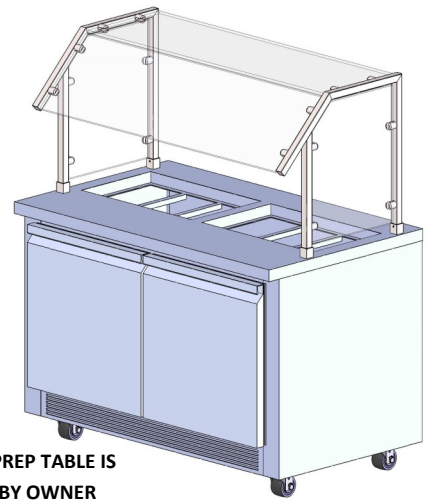

## SELF SERVE FOOD SHIELD

ENHANCE AND PROTECT FOOD PRODUCT WITH A SNEEZE GUARD, SELF SERVE STYLE; THE IDEAL FOOD SHIELD FOR A REFRIGERATED SALAD/SALSA BAR; BUFFET LINE. STYLISH AND FUNCTIONAL. THE SQUARE SVELTE SERIES ARE 1" SQUARE TUBING CONSTRUCTION AND IS AVAILABLE IN FOUR STANDARD SIZES, WITH END PANELS, SINGLE BAY GLASS PANEL OR DOUBLE BAY GLASS PANELS. CUSTOM SIZE IS AVAILABLE.

## MODEL VIEWS

**MODEL SB-SQ-4**

**SIDE VIEW**

MODEL	SIZE	BAY	O.A. SIZE
SB-SQ-3	36"	1	35.25"
SB-SQ-4	48"	1	47.25"
SB-SQ-5	60"	2	59.25"
SB-SQ-6	72"	2	71.25"

THE NOMINAL SIZE IS TO FIT STANDARD REFRIGERATED PREP TABLES. OVER ALL SIZE (O.A.) IS THE OUTSIDE DIMENSION OF THE SNEEZE GUARD.

**ISOMETRIC VIEW**

**MODEL SB-SQ-6**

**ISOMETRIC VIEW**

ALL STAINLESS STEEL FABRICATION; TIG WELDED CONSTRUCTION, CLEAN AND POLISHED TO A SMOOTH FINISH.

REFRIGERATED PREP TABLE IS NOT INCLUDED. BY OWNER