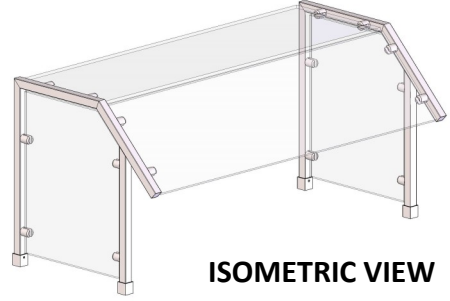

## AVAILABLE SIZES

SELF SERVE STYLE SNEEZE GUARD IS AVAILABLE IN 4 DIFFERENT SIZES. END PANELS ARE INCLUDED TO MEET NSF CODE. CUSTOM SIZE/ LENGTH AVAILABLE. CONSULT FACTORY FOR CUSTOM SIZE

## MODEL VIEWS

**MODEL SB-SQ-4**

**SIDE VIEW**

MODEL	SIZE	BAY	O.A. SIZE
SB-SQ-3	36"	1	35.25"
SB-SQ-4	48"	1	47.25"
SB-SQ-5	60"	2	59.25"
SB-SQ-6	72"	2	71.25"

THE NOMINAL SIZE IS TO FIT STANDARD REFRIGERATED PREP TABLES. OVER ALL SIZE (O.A.) IS THE OUTSIDE DIMENSION OF THE SNEEZE GUARD.