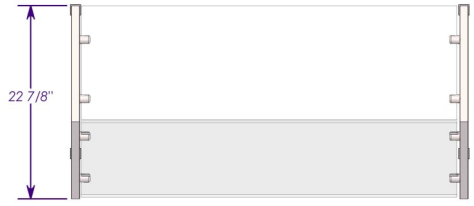

## STANDARD MODEL FEATURES

- 1" SQUARE STAINLESS STEEL POST
- SOLID STAINLESS STEEL GLASS CLAMPS
- STAINLESS STEEL FLANGE POST, OR CONCEALED MOUNTING BASE
- 1/4" OR 3/8" THICK CLEAR TEMPERED GLASS
- CUSTOM SIZE IS AVAILABLE
- END PANELS ARE INCLUDED

## AVAILABLE SIZES

SELF SERVE STYLE SNEEZE GUARD IS AVAILABLE IN 4 DIFFERENT SIZES. END PANELS ARE INCLUDED TO MEET NSF CODE. CUSTOM SIZE/ LENGTH AVAILABLE. CONSULT FACTORY FOR CUSTOM SIZE

## MODEL VIEWS

**MODEL SB-SQ-4**

**SIDE VIEW**

MODEL	SIZE	BAY	O.A. SIZE
SB-SQ-3	36"	1	35.25"
SB-SQ-4	48"	1	47.25"
SB-SQ-5	60"	2	59.25"
SB-SQ-6	72"	2	71.25"

THE NOMINAL SIZE IS TO FIT STANDARD REFRIGERATED PREP TABLES. OVER ALL SIZE (O.A.) IS THE OUTSIDE DIMENSION OF THE SNEEZE GUARD.