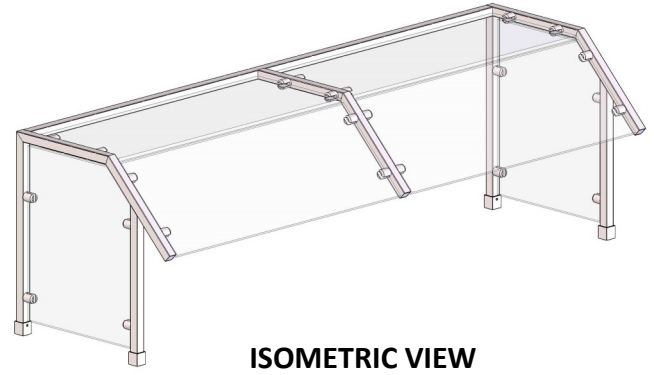

ISOMETRIC VIEW