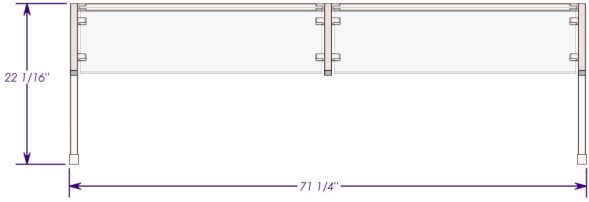

MODEL SB-SQ-6