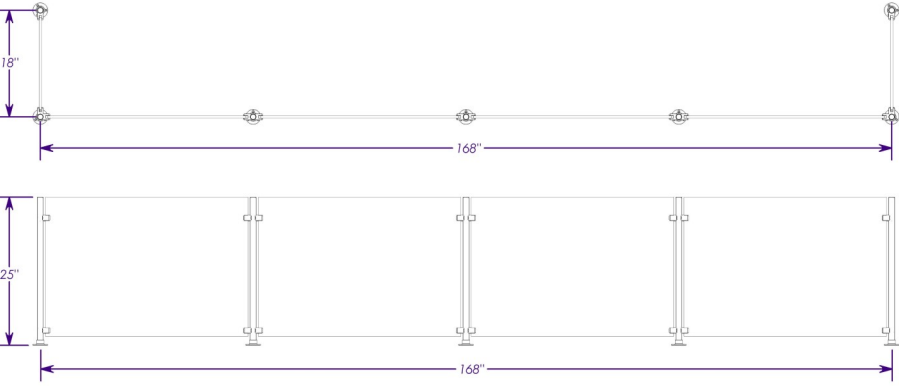

AVAILABLE SIZES

VERTICAL FOOD SHIELD MODELS ARE 25" TALL (STANDARD HEIGHT) WITH 1-5 BAY GLASS PANELS, WITH OR WITH OUT END PANELS AND MULTIPLE CONFIGURATIONS. CUSTOM SIZE/LENGTH AVAILABLE IN THREE DIFFERENT HEIGHTS: 12"H, 18"H AND 25"H. CONSULT FACTORY FOR CUSTOM SIZE.

MODEL VIEWS

MODEL SSVF-7

MODEL	SIZE	BAY
SSVF-4	42"	1
SSVF-7	84"	2
SSVF-10	126"	3
SSVF-14	168"	4

DIMENSIONS ARE FROM CENTER TO CENTER OF EACH POST. OVER ALL SIZE (O.A.) IS THE OUTSIDE DIMENSION.

MODEL SSVF-10