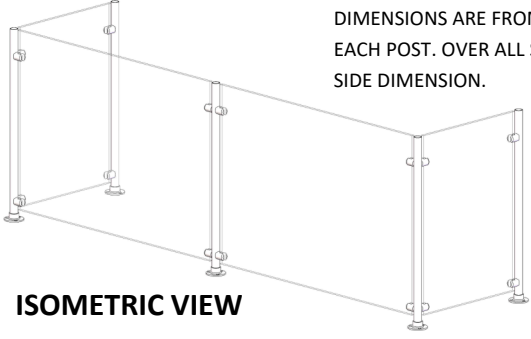

STANDARD MODEL FEATURES

- 1" ROUND STAINLESS STEEL POST
- SOLID STAINLESS STEEL GLASS CLAMPS
- STAINLESS STEEL FLANGE POST, CONCEALED BASE
- 1/4" OR 3/8" THICK CLEAR TEMPERED GLASS
- 25" STANDARD HEIGHT
- AVAILABLE IN DIFFERENT SIZES AND COMBINATIONS
- END PANELS ARE INCLUDED

AVAILABLE SIZES

VERTICAL FOOD SHIELD MODELS ARE 25" TALL (STANDARD HEIGHT) WITH 1-5 BAY GLASS PANELS, WITH OR WITH OUT END PANELS AND MULTIPLE CONFIGURATIONS. CUSTOM SIZE/LENGTH AVAILABLE IN THREE DIFFERENT HEIGHTS: 12"H, 18"H AND 25"H. CONSULT FACTORY FOR CUSTOM SIZE.

MODEL VIEWS

MODEL SSVF-7

MODEL	SIZE	BAY
SSVF-4	42"	1
SSVF-7	84"	2
SSVF-10	126"	3
SSVF-14	168"	4

DIMENSIONS ARE FROM CENTER TO CENTER OF EACH POST. OVER ALL SIZE (O.A.) IS THE OUTSIDE DIMENSION.

MODEL SSVF-10