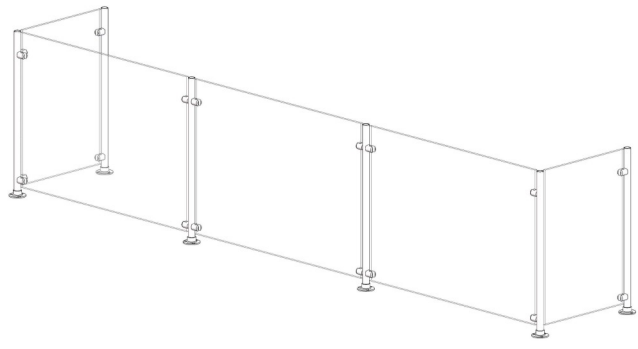

STANDARD MODEL FEATURES

- 1" ROUND STAINLESS STEEL POST
- SOLID STAINLESS STEEL GLASS CLAMPS
- STAINLESS STEEL FLANGE POST, CONCEALED BASE
- 1/4" OR 3/8" THICK CLEAR TEMPERED GLASS
- 25" STANDARD HEIGHT
- AVAILABLE IN DIFFERENT SIZES AND COMBINATIONS
- END PANELS ARE INCLUDED

AVAILABLE SIZES

VERTICAL FOOD SHIELD MODELS ARE 25" TALL (STANDARD HEIGHT) WITH 1-5 BAY GLASS PANELS, WITH OR WITH OUT END PANELS AND MULTIPLE CONFIGURATIONS. CUSTOM SIZE/LENGTH AVAILABLE IN THREE DIFFERENT HEIGHTS: 12"H, 18"H AND 25"H. CONSULT FACTORY FOR CUSTOM SIZE.

MODEL VIEWS

MODEL SSVF-7

MODEL	SIZE	BAY
SSVF-4	42"	1
SSVF-7	84"	2
SSVF-10	126"	3
SSVF-14	168"	4

DIMENSIONS ARE FROM CENTER TO CENTER OF EACH POST. OVER ALL SIZE (O.A.) IS THE OUTSIDE DIMENSION.

MODEL SSVF-10