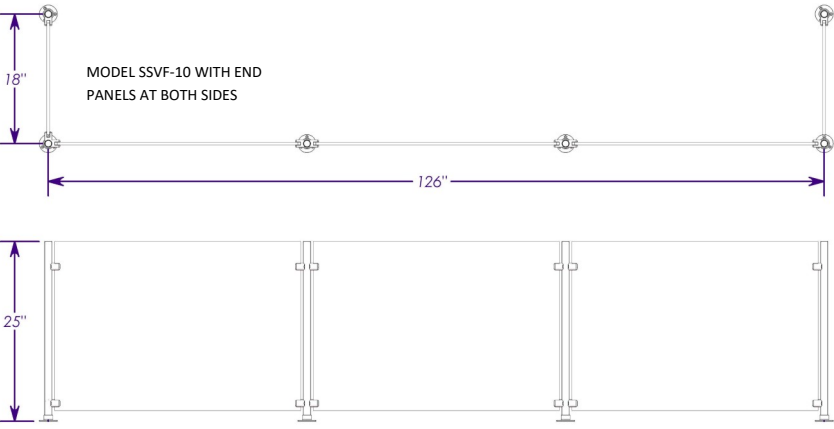

STANDARD MODEL FEATURES

- 1" ROUND STAINLESS STEEL POST
- SOLID STAINLESS STEEL GLASS CLAMPS
- STAINLESS STEEL FLANGE POST, CONCEALED BASE
- 1/4" OR 3/8" THICK CLEAR TEMPERED GLASS
- 25" STANDARD HEIGHT
- AVAILABLE IN DIFFERENT SIZES AND COMBINATIONS
- END PANELS ARE INCLUDED

AVAILABLE SIZES

VERTICAL FOOD SHIELD MODELS ARE 25" TALL (STANDARD HEIGHT) WITH 1-5 BAY GLASS PANELS, WITH OR WITH OUT END PANELS AND MULTIPLE CONFIGURATIONS. CUSTOM SIZE/LENGTH AVAILABLE IN THREE DIFFERENT HEIGHTS: 12"H, 18"H AND 25"H. CONSULT FACTORY FOR CUSTOM SIZE.

MODEL VIEWS

MODEL SSVF-7

MODEL	SIZE	BAY
SSVF-4	42"	1
SSVF-7	84"	2
SSVF-10	126"	3
SSVF-14	168"	4

DIMENSIONS ARE FROM CENTER TO CENTER OF EACH POST. OVER ALL SIZE (O.A.) IS THE OUTSIDE DIMENSION.

MODEL SSVF-10