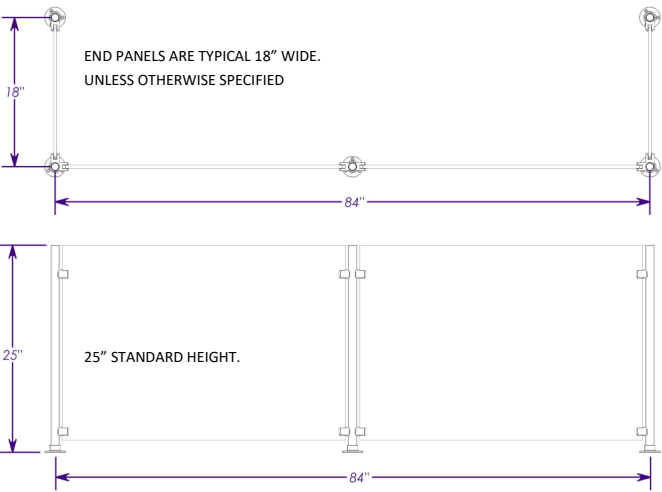

STANDARD MODEL FEATURES

- 1" ROUND STAINLESS STEEL POST
- SOLID STAINLESS STEEL GLASS CLAMPS
- STAINLESS STEEL FLANGE POST, CONCEALED BASE
- 1/4" OR 3/8" THICK CLEAR TEMPERED GLASS
- 25" STANDARD HEIGHT
- AVAILABLE IN DIFFERENT SIZES AND COMBINATIONS
- END PANELS ARE INCLUDED

AVAILABLE SIZES

VERTICAL FOOD SHIELD MODELS ARE 25" TALL (STANDARD HEIGHT) WITH 1-5 BAY GLASS PANELS, WITH OR WITH OUT END PANELS AND MULTIPLE CONFIGURATIONS. CUSTOM SIZE/LENGTH AVAILABLE IN THREE DIFFERENT HEIGHTS: 12"H, 18"H AND 25"H. CONSULT FACTORY FOR CUSTOM SIZE.

MODEL VIEWS

MODEL SSVF-7

MODEL	SIZE	BAY
SSVF-4	42"	1
SSVF-7	84"	2
SSVF-10	126"	3
SSVF-14	168"	4

DIMENSIONS ARE FROM CENTER TO CENTER OF EACH POST. OVER ALL SIZE (O.A.) IS THE OUTSIDE DIMENSION.

MODEL SSVF-10